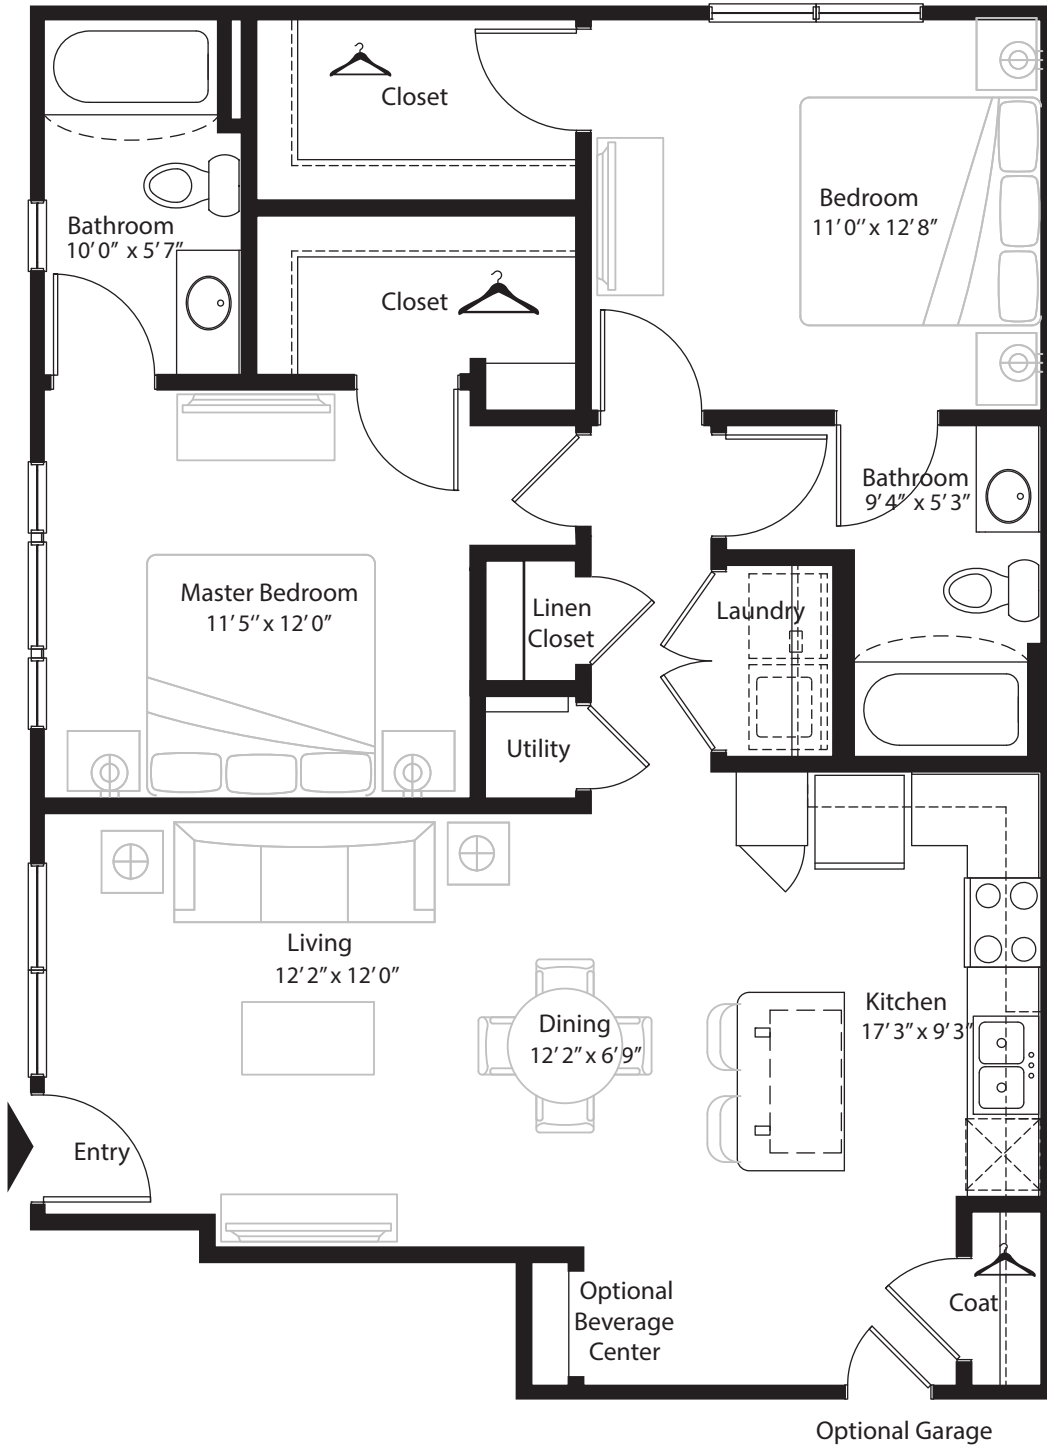

2 BR Designer Courtyard 1st level, 2 bedroom, 2 bath - 1,062 sq. ft. with 89 sq. ft. patio

This floor plan representation is not to scale and all dimensions are approximate. Final layout and room dimensions are subject to change prior to the delivery of any apartment unit.