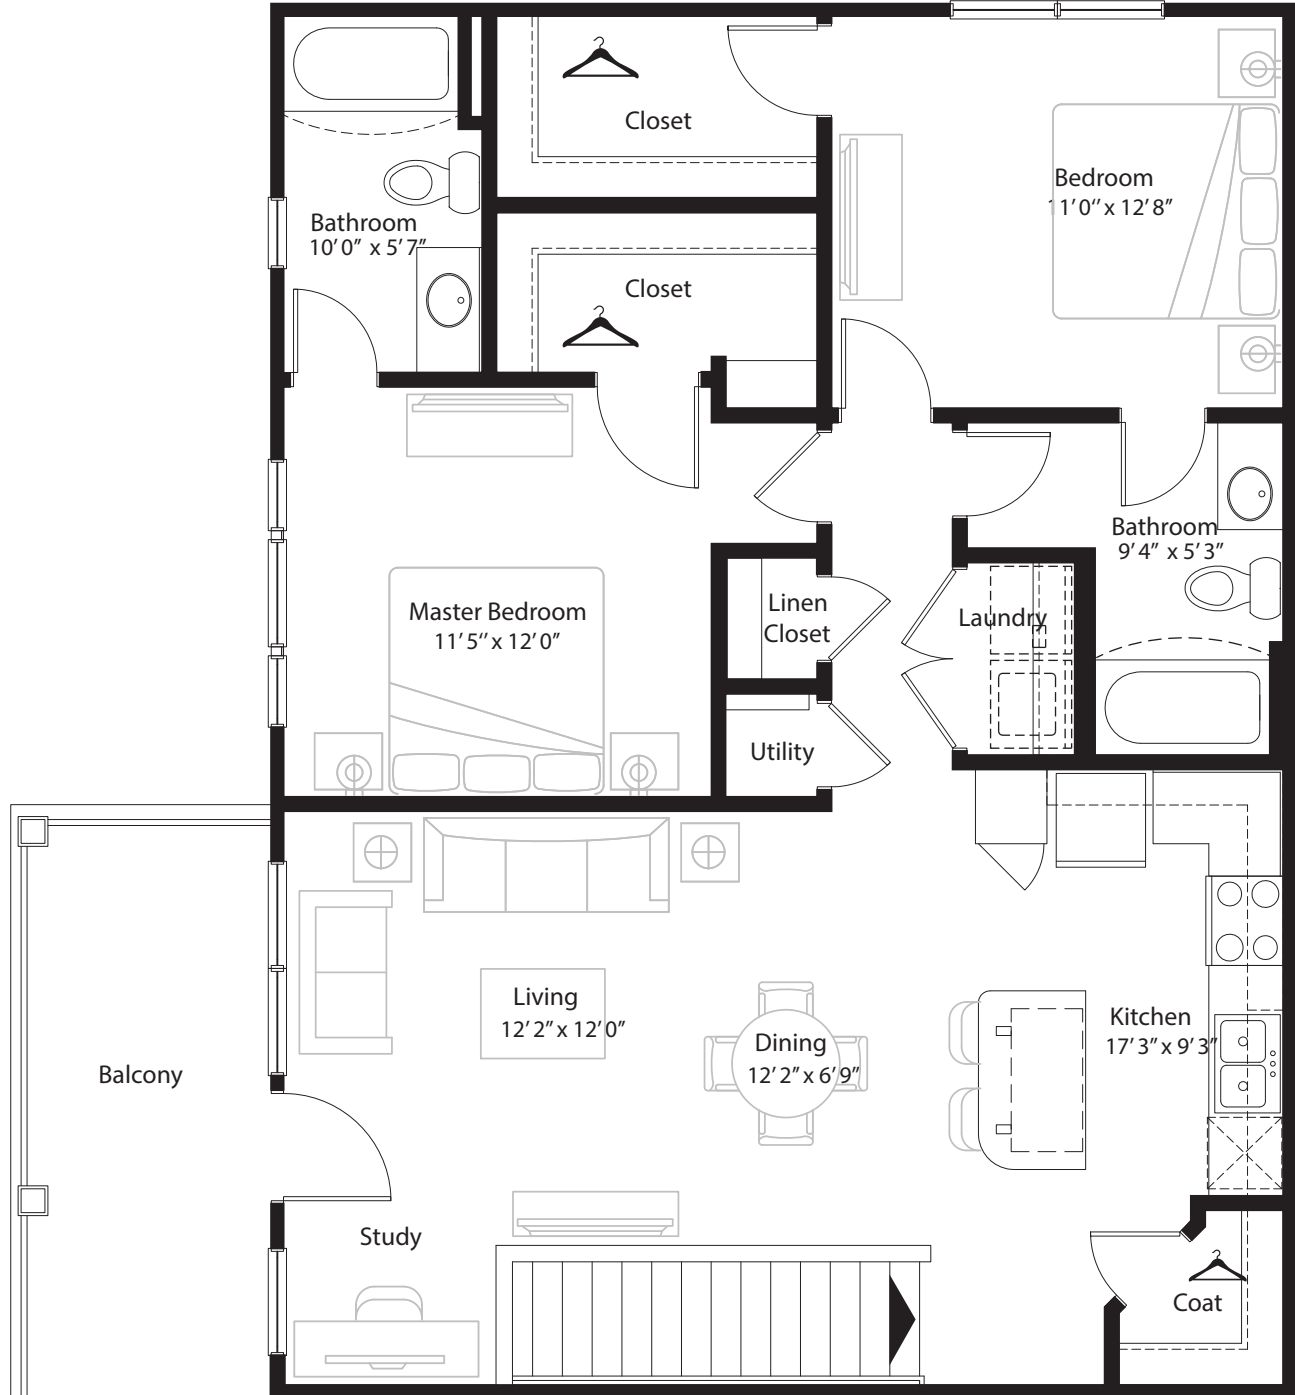

## 2 BR Designer Overlook

2nd level, 2 bedroom, 2 bath - 1,151 sq. ft. with 78 sq. ft. balcony

This floor plan representation is not to scale and all dimensions are approximate. Final layout and room dimensions are subject to change prior to the delivery of any apartment unit.