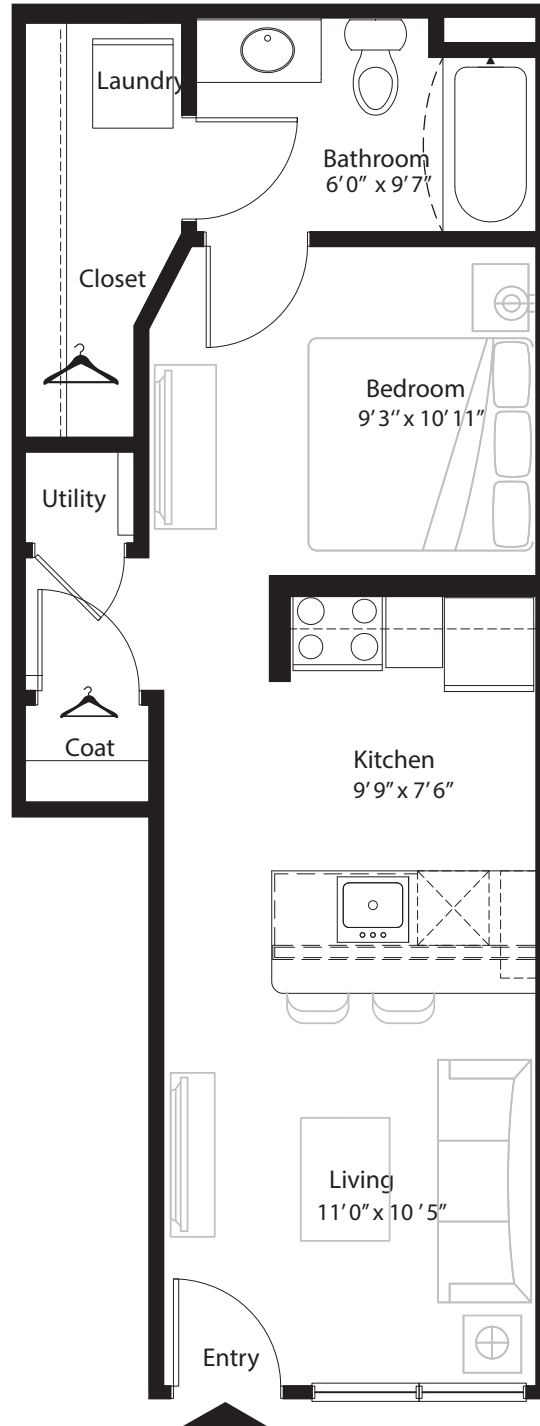

Studio Designer Courtyard

1st level, 1 bedroom, 1 bath - 525sq. ft

This floor plan representation is not to scale and all dimensions are approximate. Final layout and room dimensions are subject to change prior to the delivery of any apartment unit.