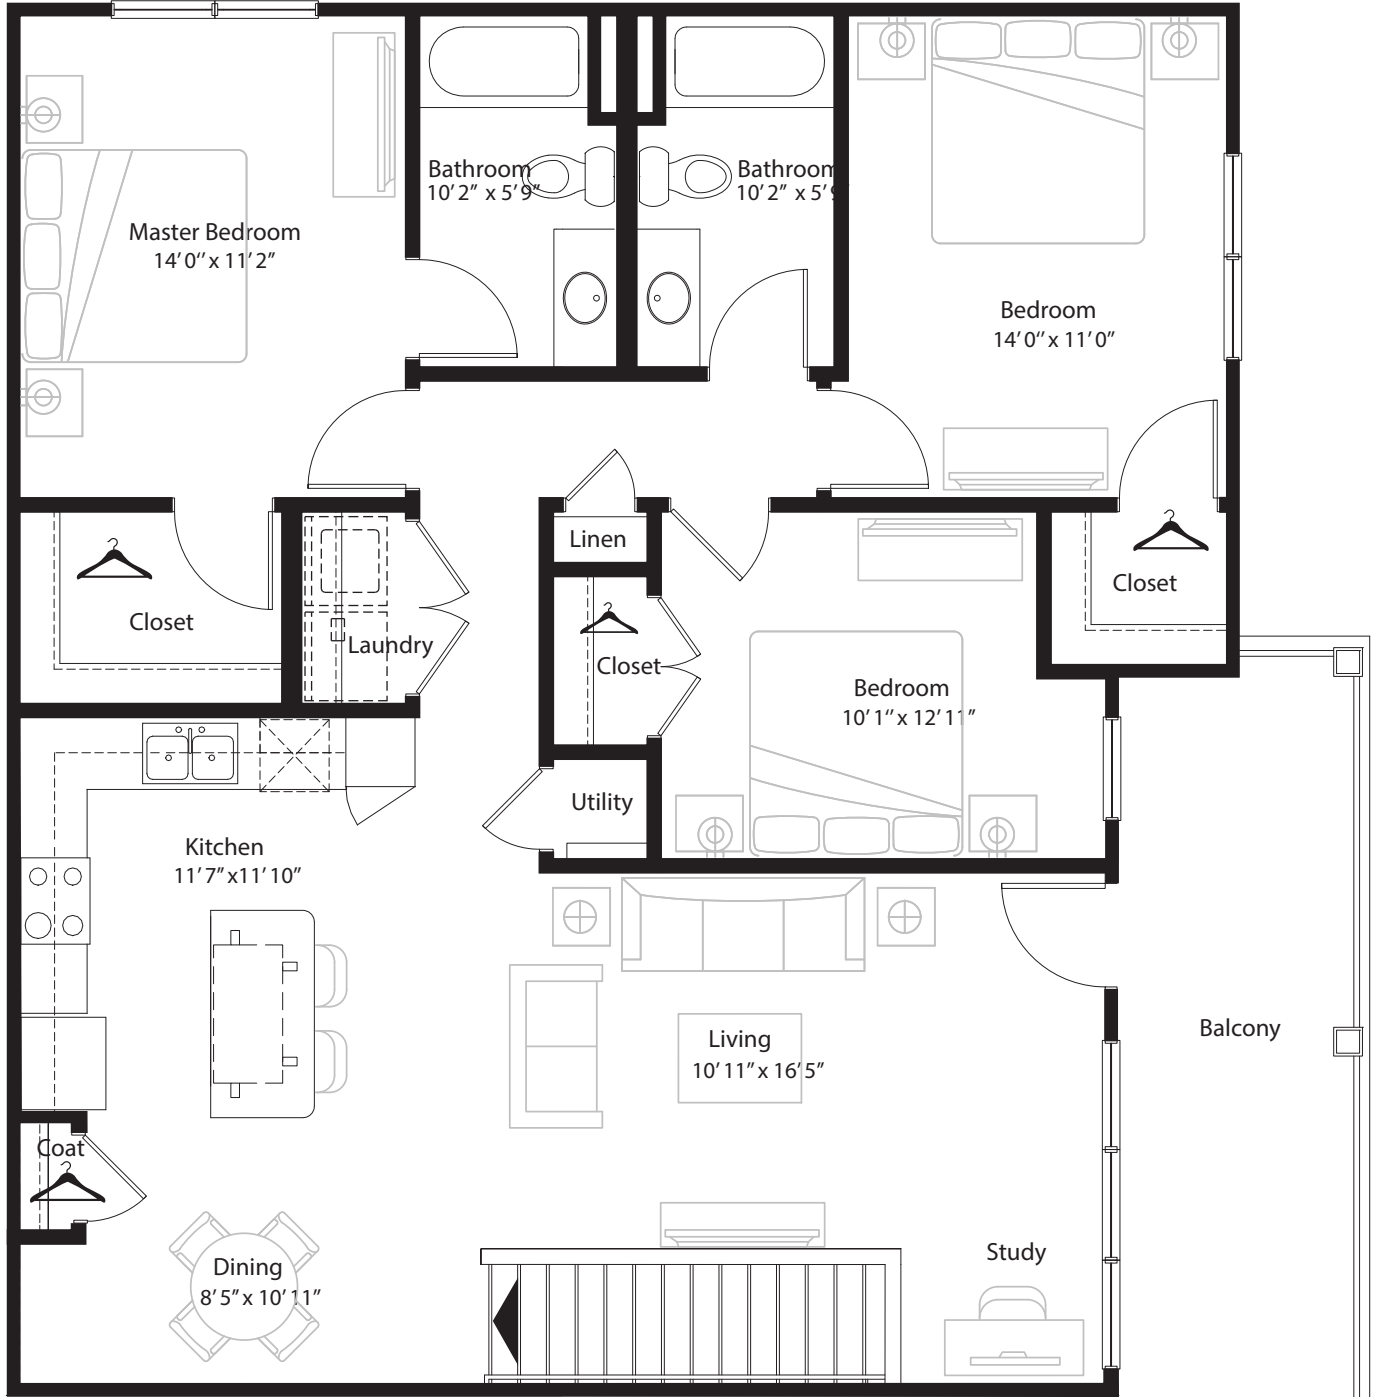

3 BR Grand Overlook

2nd level, 3 bedroom, 2 bath - 1,430 sq. ft. with 75 sq. ft. balcony

This floor plan representation is not to scale and all dimensions are approximate. Final layout and room dimensions are subject to change prior to the delivery of any apartment unit.