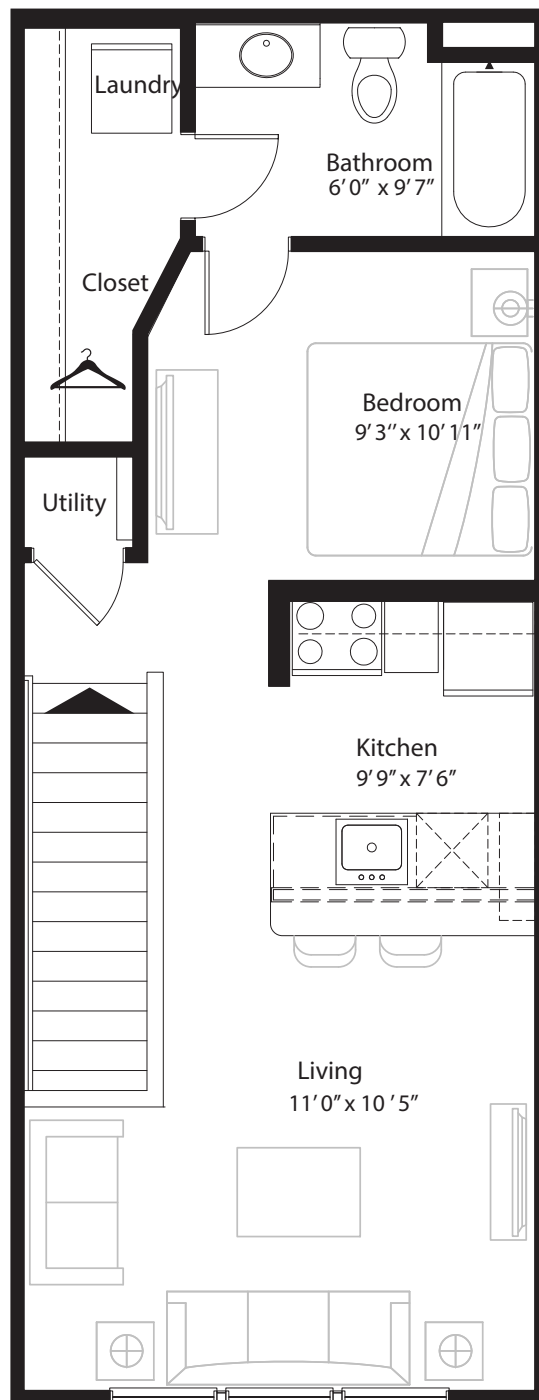

Studio Grand Overlook

2nd level, 1 bedroom, 1 bath - 623sq. ft.

This floor plan representation is not to scale and all dimensions are approximate. Final layout and room dimensions are subject to change prior to the delivery of any apartment unit.