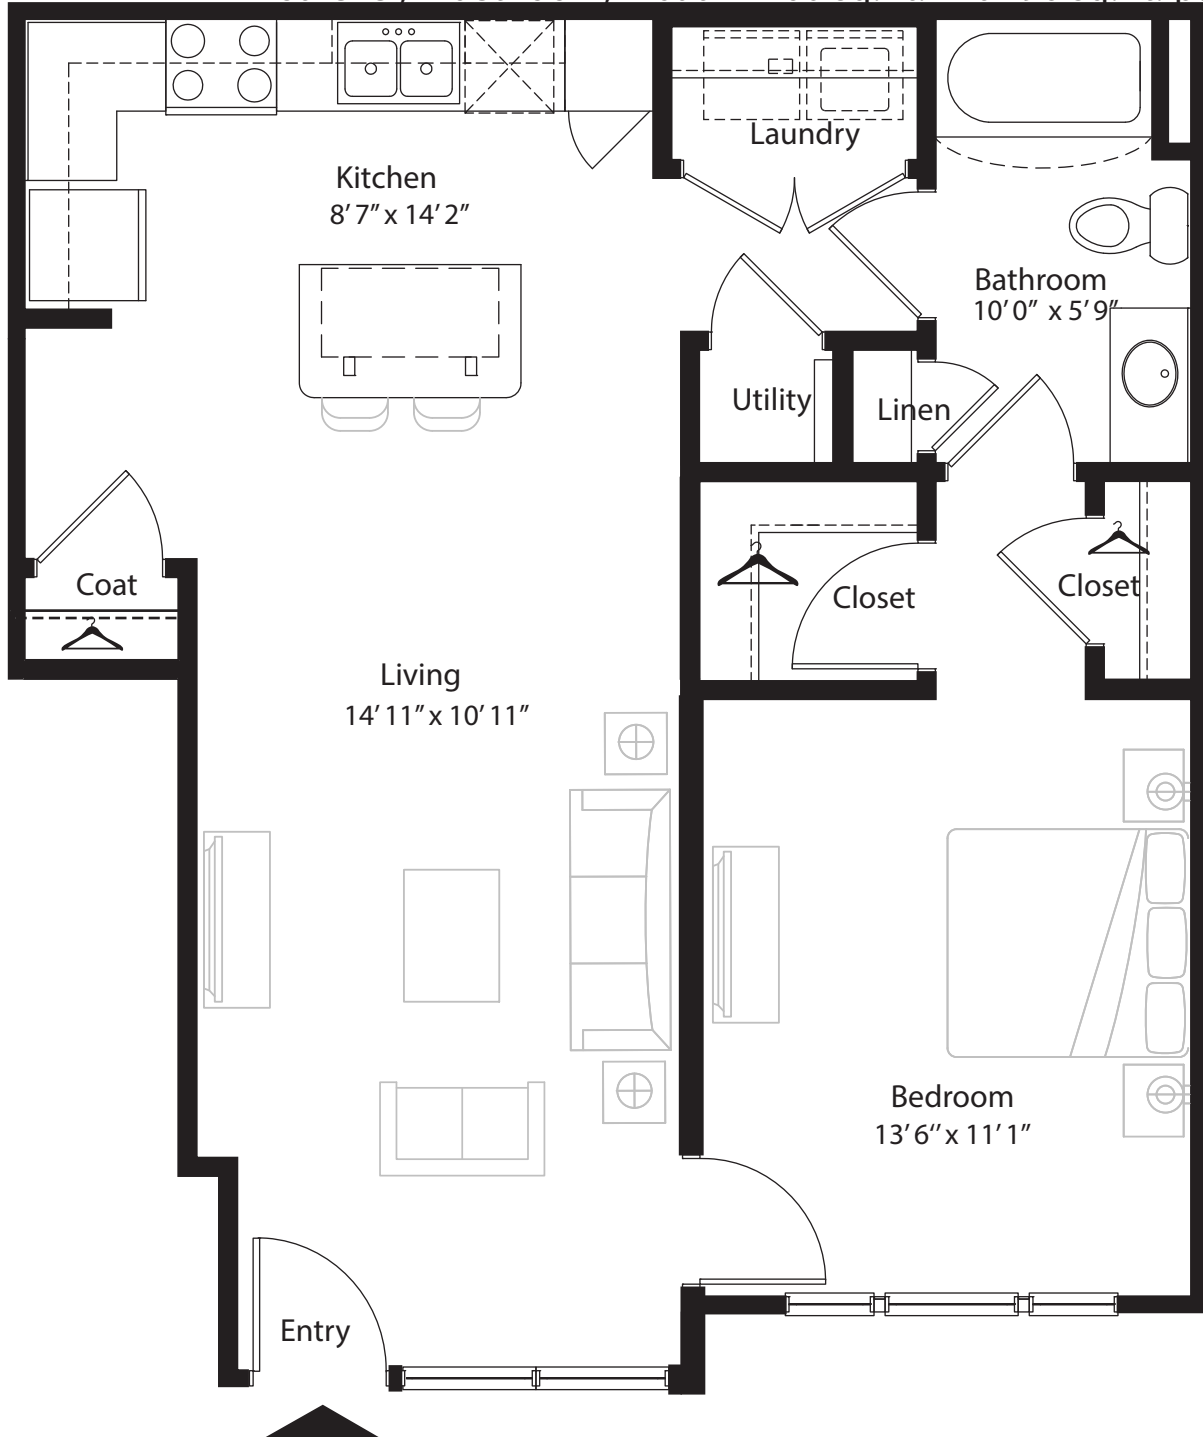

1 BR Designer Courtyard

1st level, 1 bedroom, 1 bath - 760 sq. ft. with 96 sq. ft. patio

This floor plan representation is not to scale and all dimensions are approximate. Final layout and room dimensions are subject to change prior to the delivery of any apartment unit.