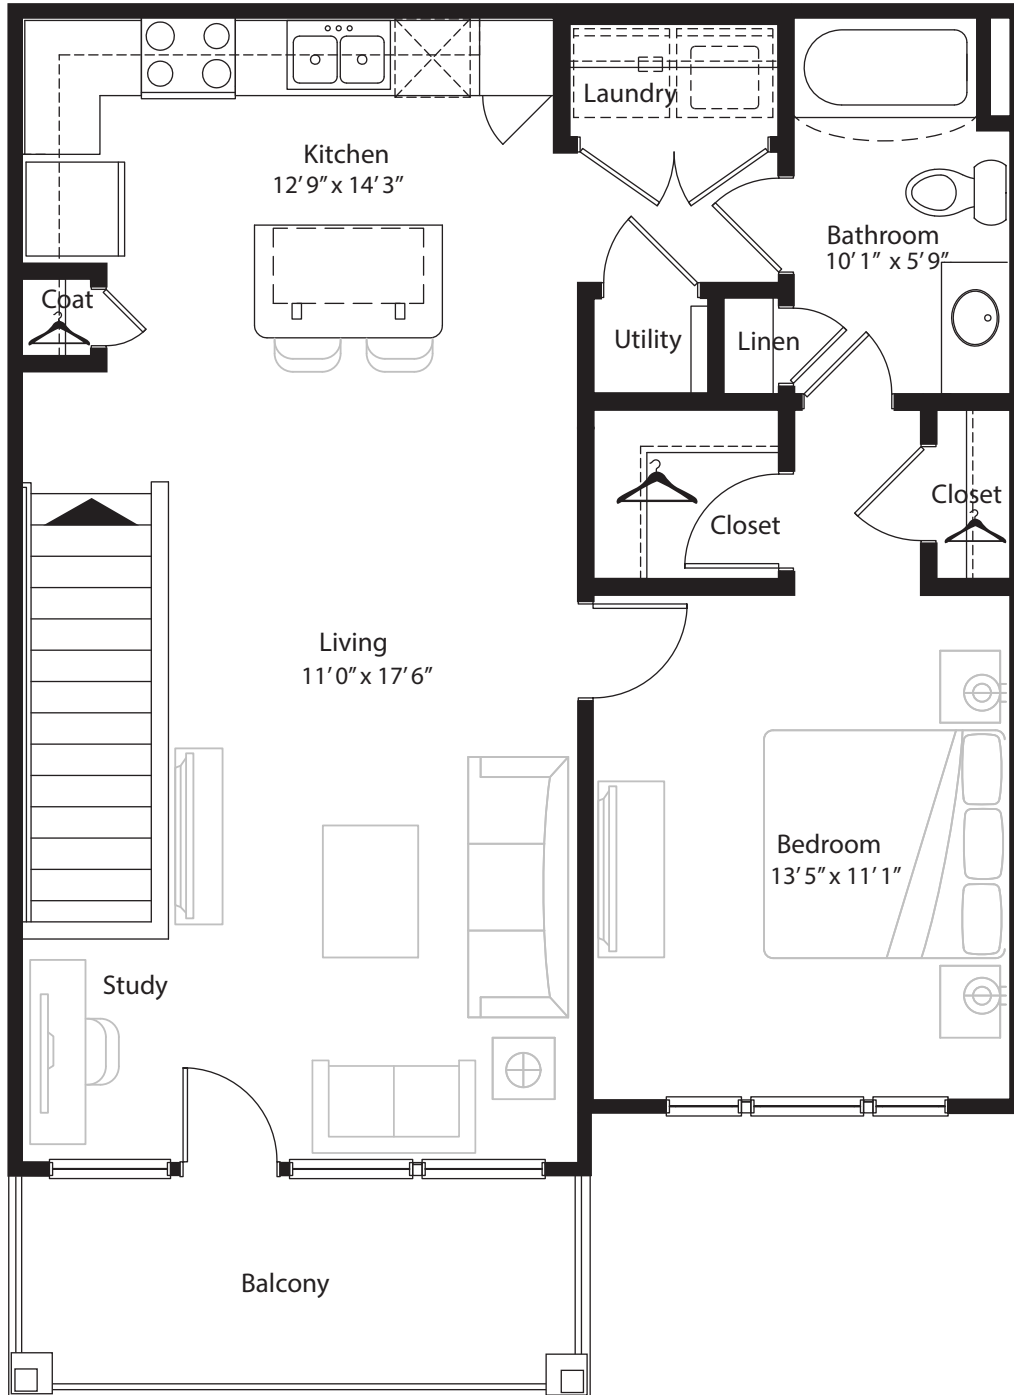

1 BR Designer Overlook

2nd level, 1 bedroom, 1 bath - 857 sq. ft. with 101 sq. ft. balcony

This floor plan representation is not to scale and all dimensions are approximate. Final layout and room dimensions are subject to change prior to the delivery of any apartment unit.