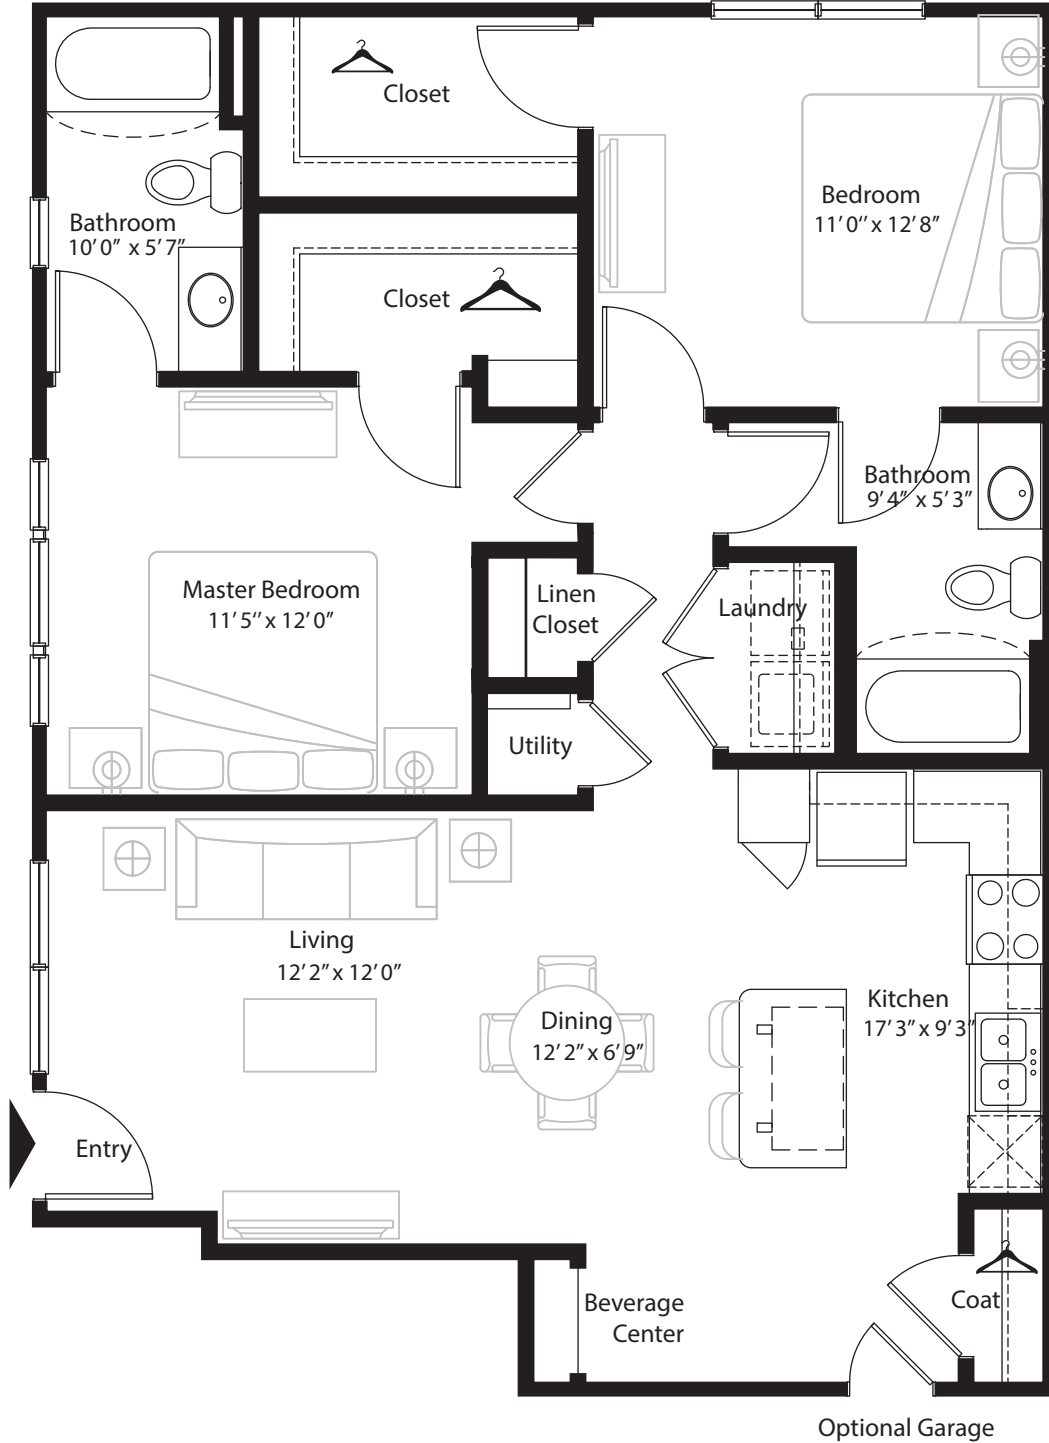

2 BR Designer Courtyard

1st level, 2 bedroom, 2 bath - 1,062 sq. ft. with 89 sq. ft. patio

This floor plan representation is not to scale and all dimensions are approximate. Final layout and room dimensions are subject to change prior to the delivery of any apartment unit.