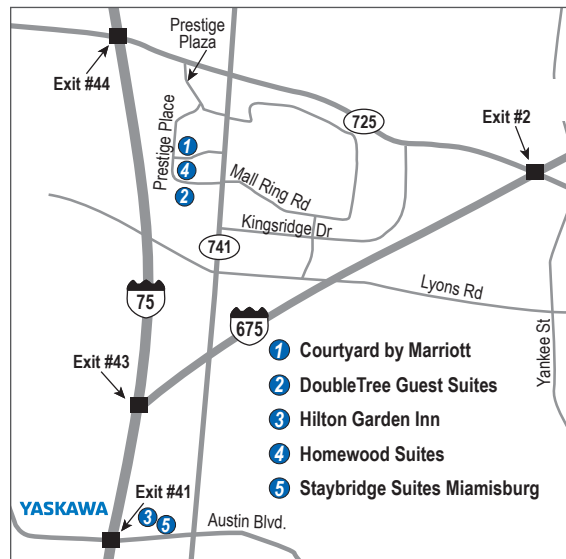

Yaskawa Motoman Miamisburg Facility

Address:

100 Automation Way
Miamisburg, OH 45342
937.847.6200

Directions From North:

Take I-75 South to Exit 41 (Austin Blvd.)
Turn right onto Austin Blvd.
Turn right onto Austin West Blvd.
Turn right onto Automation Way.

Directions From South:

Take I-75 North to Exit 41 (Austin Blvd.)
Turn left onto Austin Blvd.
Turn right onto Austin West Blvd.
Turn right onto Automation Way.

Hotels:

Hotel rate details on page 2.

<p>Courtyard by Marriott 100 Prestige Place Miamisburg, OH 45342 TEL: 937.433.3131 FAX: 937.433.0285</p>	<p>Double Tree Guest Suites 300 Prestige Place Miamisburg, OH 45342 TEL: 937.436.2400 FAX: 937.436.2886</p>	<p>Hilton Garden Inn 12000 Innovation Dr Miamisburg, OH 45342 TEL: 937.247.5850 FAX: 937.247.5859</p>	<p>Homewood Suites 3100 Contemporary Ln Miamisburg, Ohio, 45342 TEL: 937.432.0000 FAX: 937.435.9411</p>	<p>Staybridge Suites Miamisburg 10110 Landing Way Miamisburg, OH 45342 TEL: 937-535-2222 Email: sbs.daymb@gmail.com</p>
---	--	--	--	--

YASKAWA