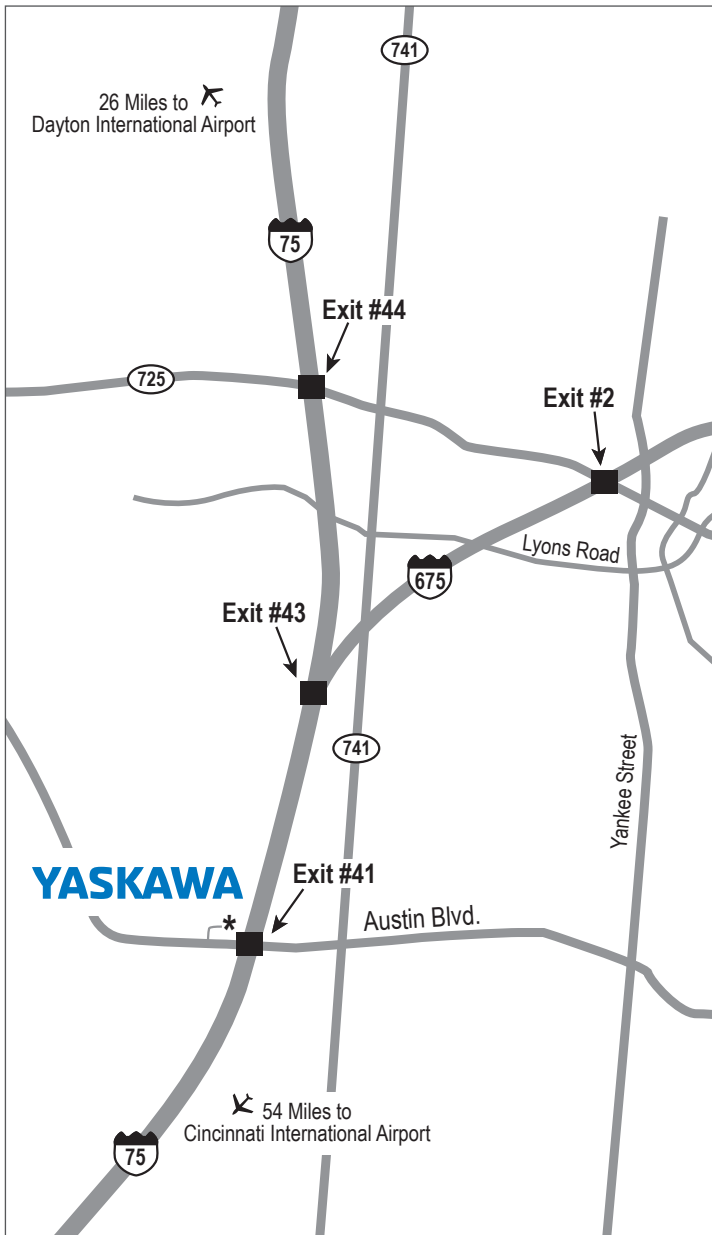

Yaskawa Motoman Miamisburg Facility

Address:

100 Automation Way
Miamisburg, OH 45342
937.847.6200

Directions From North:

Take I-75 South to Exit 41 (Austin Blvd.)
Turn right onto Austin Blvd.
Turn right onto Austin West Blvd.
Turn right onto Automation Way.

Directions From South:

Take I-75 North to Exit 41 (Austin Blvd.)
Turn left onto Austin Blvd.
Turn right onto Austin West Blvd.
Turn right onto Automation Way.

Hotels:

Hotel rate details on page 2.

<p>Courtyard by Marriott 100 Prestige Place Miamisburg, OH 45342 TEL: 937.433.3131 FAX: 937.433.0285</p>	<p>Double Tree Guest Suites 300 Prestige Place Miamisburg, OH 45342 TEL: 937.436.2400 FAX: 937.436.2886</p>	<p>Hilton Garden Inn 12000 Innovation Dr Miamisburg, OH 45342 TEL: 937.247.5850 FAX: 937.247.5859</p>	<p>Homewood Suites 3100 Contemporary Ln Miamisburg, Ohio, 45342 TEL: 937.432.0000 FAX: 937.435.9411</p>	<p>Staybridge Suites Miamisburg 10110 Landing Way Miamisburg, OH 45342 TEL: 937-535-2222 Email: sbs.daymb@gmail.com</p>
---	--	--	--	--