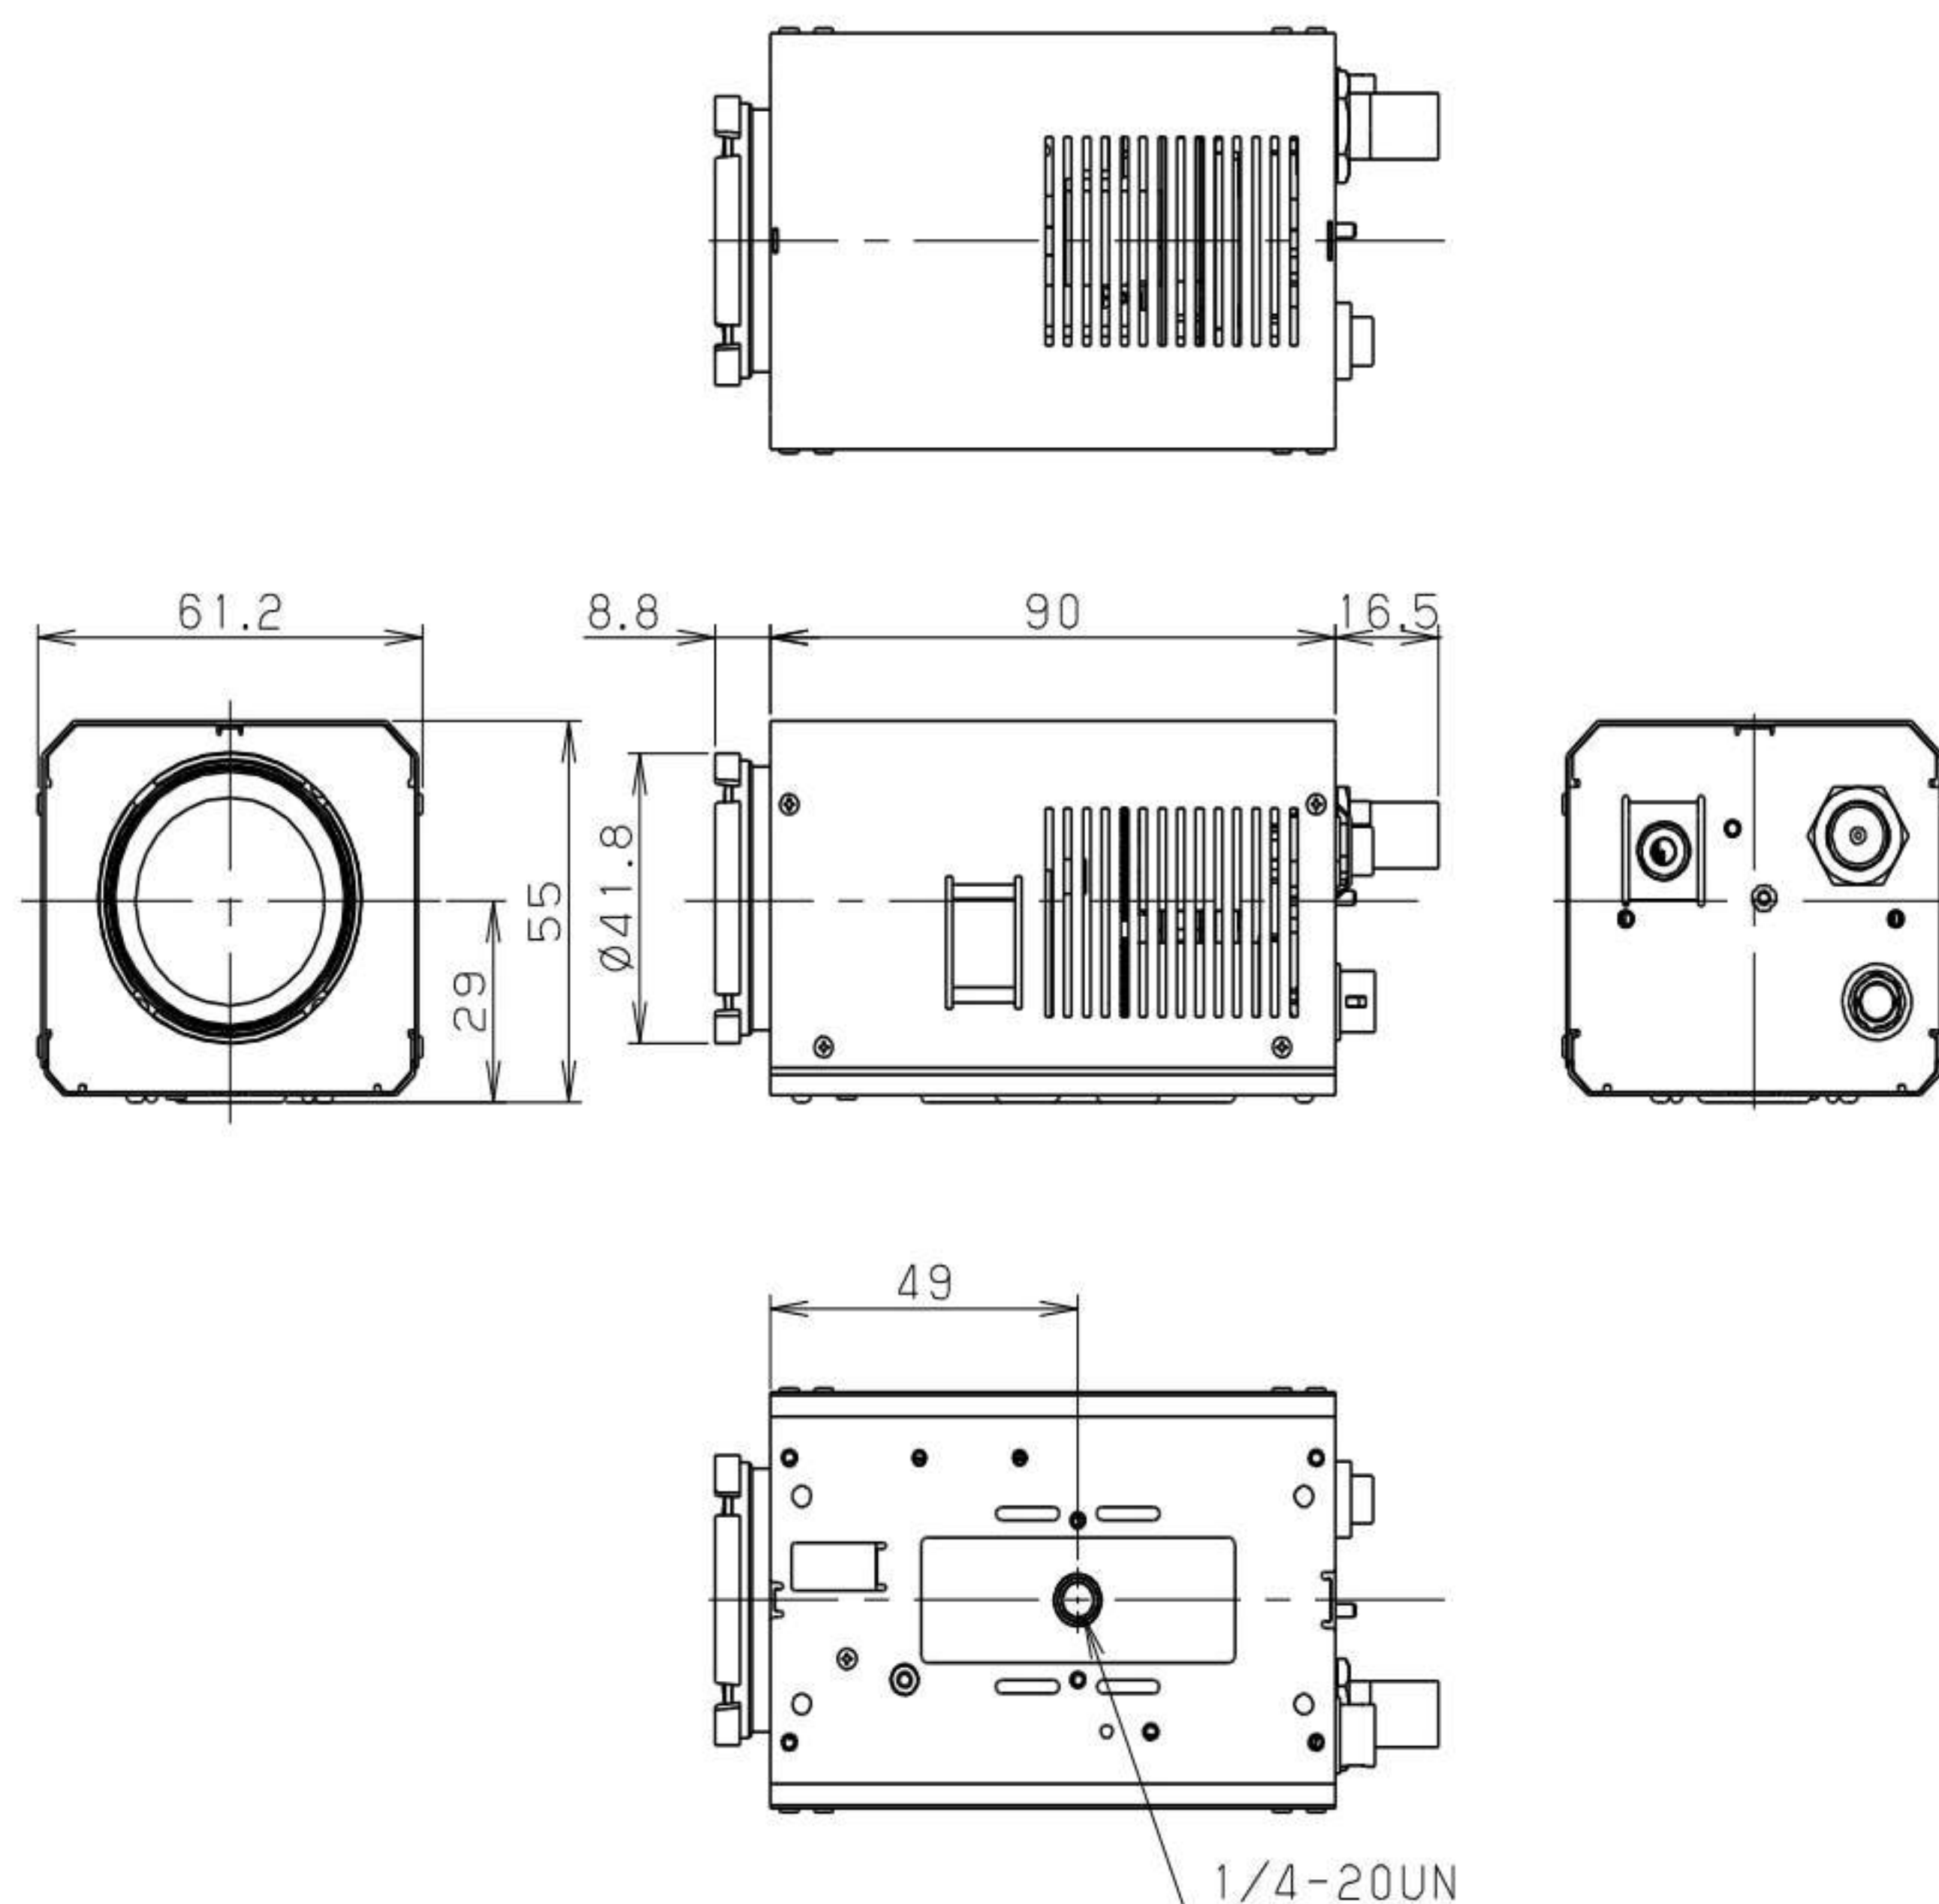

VCC-HD10/30ZM

1080p Full HD Camera with x18 or x30 Zoom Lens

- 1080p Full HD (1920x1080)
- x18 or x30 Zoom Lens
- Features CIS's Clairvu processing engine for superb image quality
- GenLock function
- 3D Noise Reduction and High Dynamic Range
- 3G-SDI interface

Specifications

Dimensions (mm)

VCC-HD10/30ZM

Sensor	1/3" CMOS
Unit Cell Size	2.75 x 2.75µm
Resolution	1080p Full HD
Frame Rate	60fps
Output Format	3G SDI
Shutter Variable Range	1/4 ~ 1/8000s
Gamma	Variable
Gain Variable Range	0~30dB
White Balance	Auto, Manual
Other Functions	3DNR, HDR, Shading correction GenLock, AE, CC, OSD
Dimensions	61 x 55 x 110mm