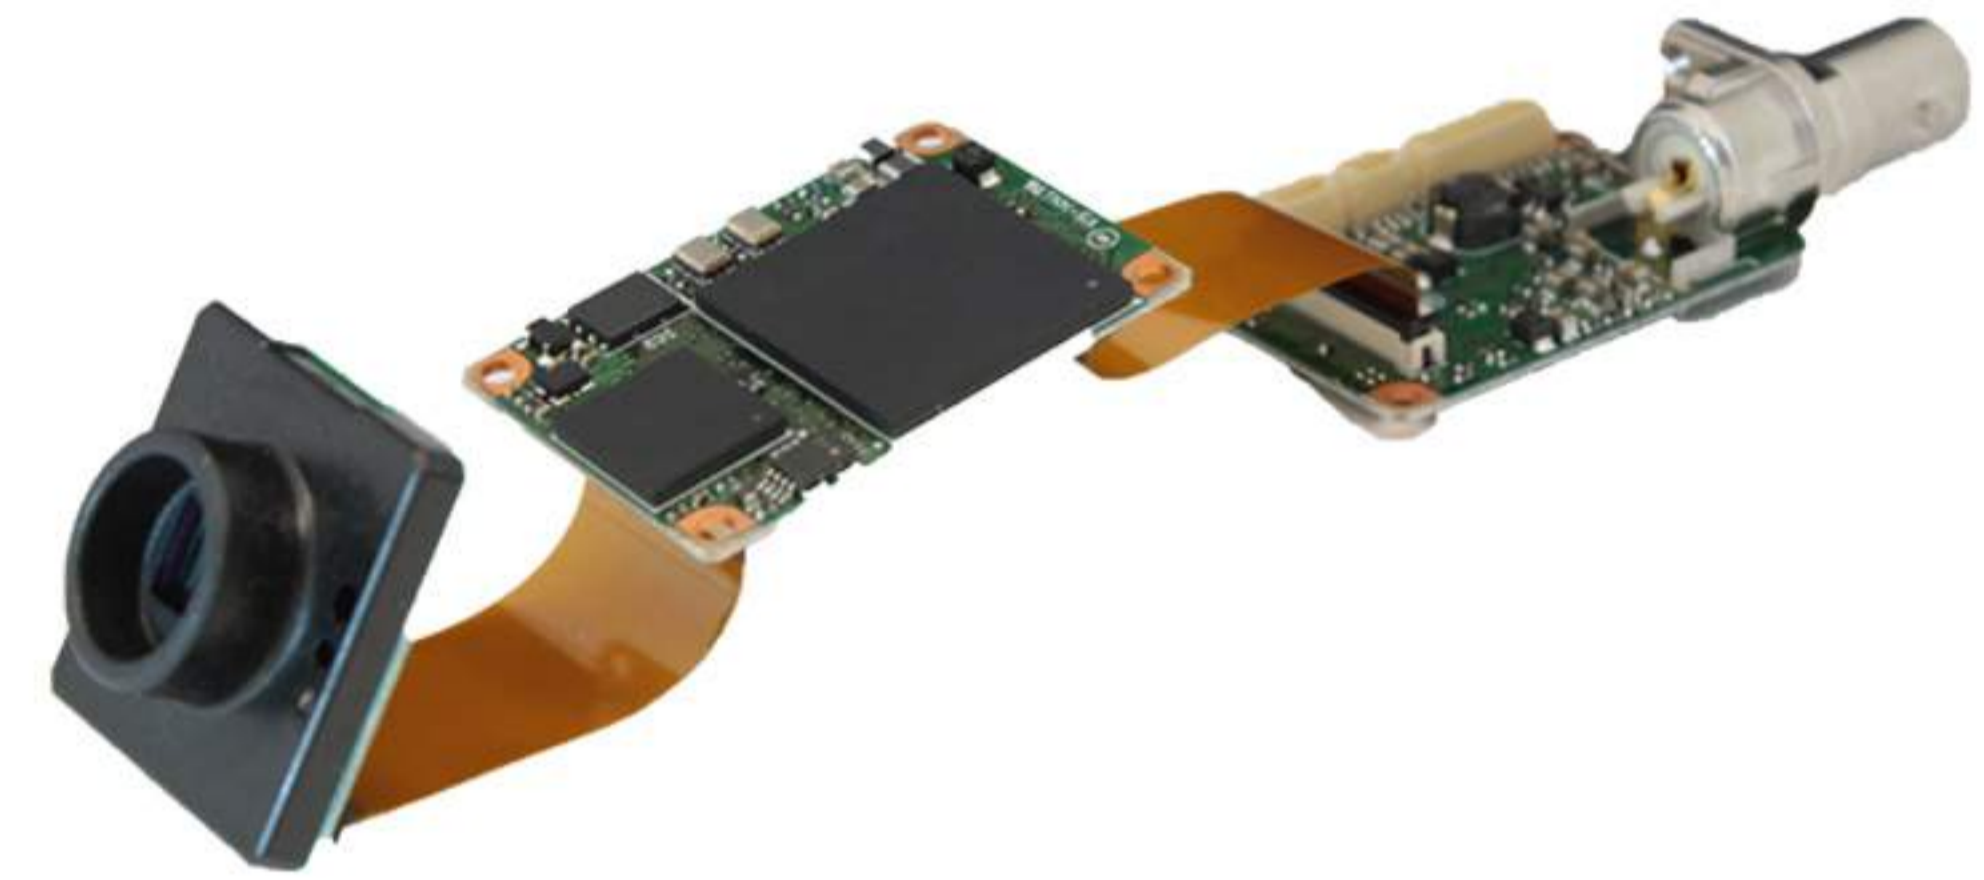

## VCC-HD Series

Compact 1080p Full HD Cameras with GenLock function

- 1080p Full HD (1920x1080)
- Features CIS's Clairvu processing engine for superb image quality
- GenLock function
- Available with the latest Sony Pregius sensor technology
- 3G-SDI interface
- 29 x 29 x 77 mm
- Board level version available

The VCC-HD series of cameras features 1080p full HD 60p output with GenLock function. The 3G-SDI interface enables superb image quality to be transmitted without compression via a coaxial cable. Other functions include auto exposure detection, auto white balance, colour correction, edge enhancement, noise reduction, OSD, and variable gamma.

### Specifications

	VCC-HD1X	VCC-HD3X
Sensor	1/3" CMOS Rolling Shutter	1/1.8" CMOS Global Shutter
Pixel Size	2.75µm	3.45µm
Resolution	1080p Full HD	1080p Full HD
Frame Rate	60fps	60fps
Colour / Mono	Colour	Colour/Mono
Output Format	3G SDI	3G SDI
Shutter Variable Range	OFF ~1/8000s	OFF ~1/8000s
Gamma	Variable	Variable
Gain Variable Range	Variable	Variable
White Balance	Auto, Manual	Auto, Manual
Other Functions	GenLock, AE, CC, NR, OSD	GenLock, AE, CC, NR, OSD
Dimensions	29 x 29 x 77 mm	29 x 29 x 77 mm