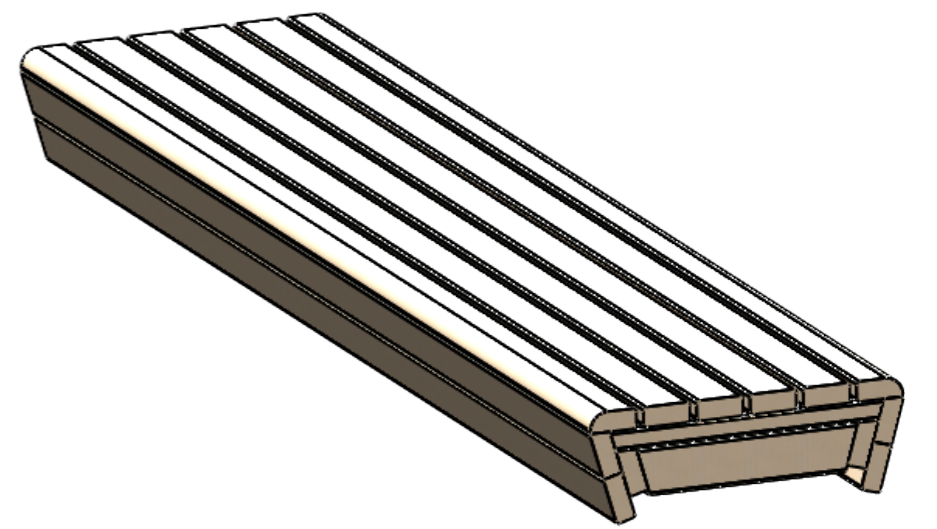

Rev.	Changes and/or mess.-no	Datum	Approved by

L (mm)	Antal X
0-566	0
567-1066	1
1067-1566	2
1567-2066	3
2067-2566	4

Tolerance for other dimensions		Material		Article No.	
Designed by	Drawn by	Approved by	Replaces	Replaced by	Date
	LH				2018-04-17
Description			Page		Size
TYLOHELO Lave Panorama Classic 446mm			1 (1)		A3
Sauna Room			Draft		Scale
			Drawing No.		1:10
			TH002671		
			Rev.		