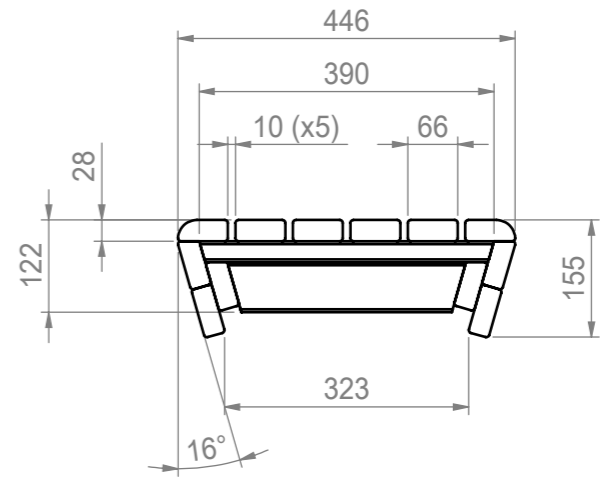

Rev.	Changes and/or mess.-no	Datum	Approved by

L (mm)	Antal X
0-566	0
567-1066	1
1067-1566	2
1567-2066	3
2067-2566	4

Tolerance for other dimensions		Material		Article No.	
Designed by	Drawn by	Approved by	Replaces	Replaced by	Date
	LH				2018-04-17
Description			Page		Size
TYLOHELO Lave Panorama Classic 446mm			1 (1)		A3
Sauna Room			Draft		Scale
			Drawing No.		1:10
			TH002671		
			Rev.		