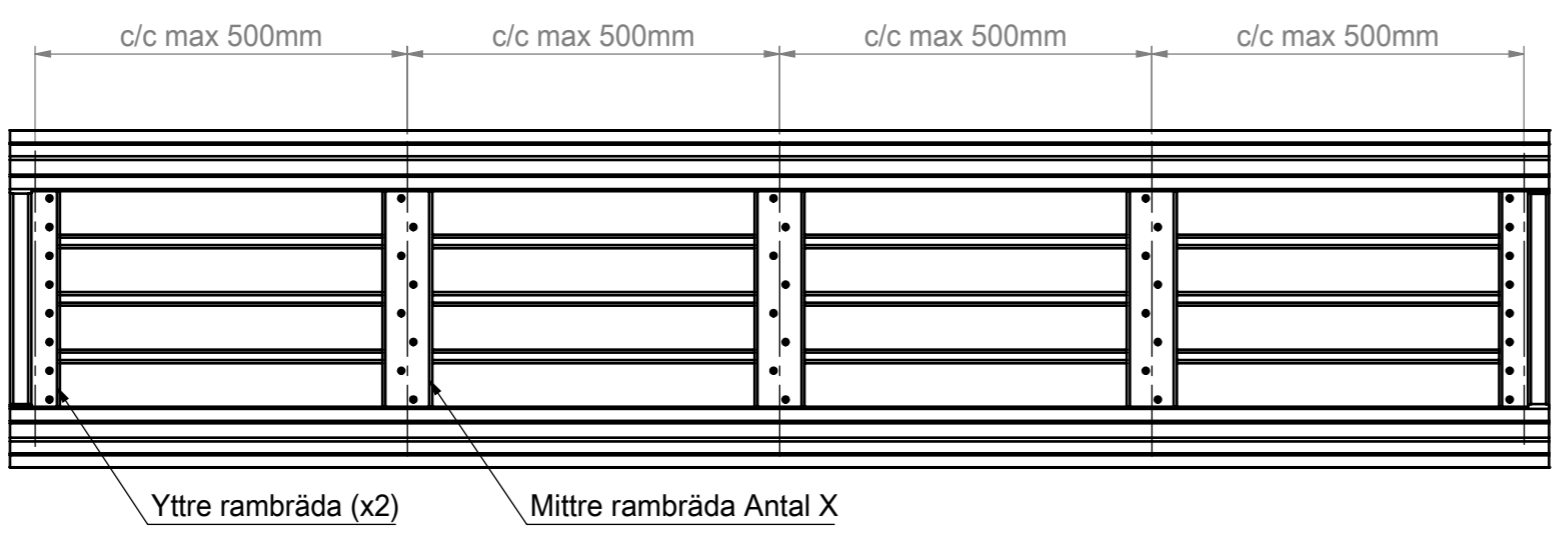

Rev.	Changes and/or mess.-no	Datum	Approved by

L (mm)	Antal X
0-566	0
567-1066	1
1067-1566	2
1567-2066	3
2067-2566	4

Tolerance for other dimensions		Material		Article No.	
Designed by	Drawn by	Approved by	Replaces	Replaced by	Date
	LH				2018-04-17
Description			Page		Size
TYLOHELO Lave Panorama Classic 446mm			1 (1)		A3
Sauna Room			Draft		Scale
			Drawing No.		1:10
			TH002671		
			Rev.		