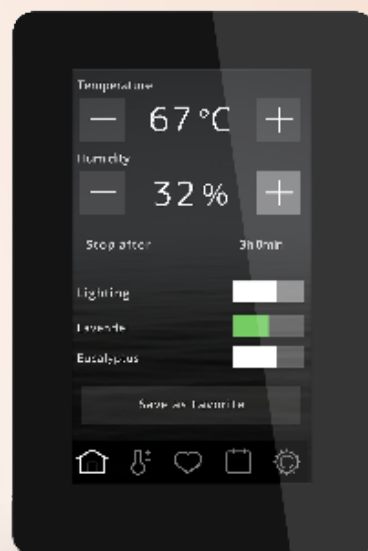

Elite control panel

Elite can be individually programmed according to your own schedule. Add features such as auxiliary fans, fragrance pumps or lights – the Elite control panel handles it all with clear and concise precision. The 4.5-inch touch screen delivers real-time status on every aspect of your sauna and steam bath. Naturally, it includes steam and temperature settings and local WiFi app-connectivity.

In commercial settings, it is possible to manage multiple units from one point of access, and set unique profiles for different locations.

Elite's stand-by mode option can reduce energy consumption by up to 30%.