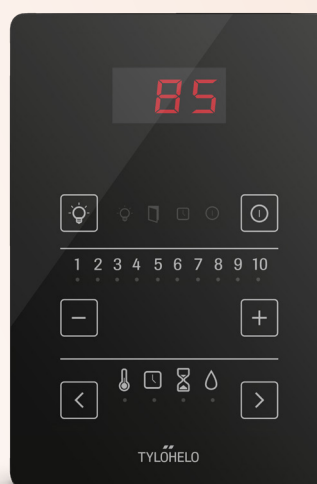

PURE CONTROL PANEL

Set and monitor your sauna or steam room with the Pure thermostat control panel. The thin black control lights up and lets you set the lighting, temperature and sauna time easily with only a few touches. May be placed inside or outside the space. Pure is compatible with Cup, Vienna, Havanna, Laava, Magma, Octa, SKLE, SKLA, Saga E heaters and Helo Steam and Helo Steam Pro steam generators. It is included with heaters Pikkutonttu, Piccolo, Fonda, Roxx, Rocher and Himalaya heaters.

Pure control panel

The compact dimensions, along with its sleek and modern look, makes it a perfect option for new and modern situations. It also adds modern technology and efficiency when upgrading an existing sauna or steam room. Set and monitor your sauna or steam room in Celcius or Farenheit.