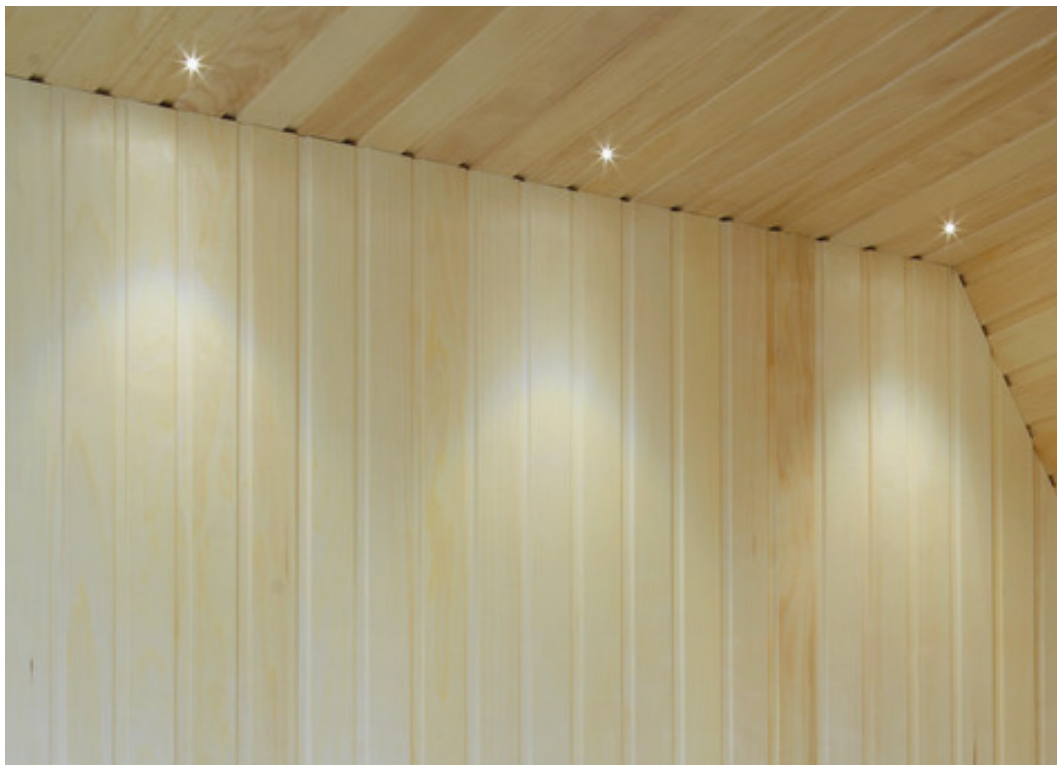

Tylö Sauna LED downlights

Sauna LED downlights

Tylö LED downlights are now available for your sauna room. The model comes in a brushed steel and creates a warm pleasant light in the sauna (2700K). The light is built in to the ceiling, and with a diameter of only 25 mm they blend in with the rest of the sauna room interior.