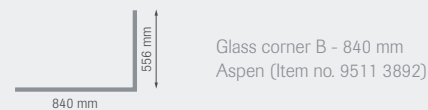

Glass front & glass corner

Glass corner

Glass corner A - 840 mm
Aspen (Item no. 9511 3890)

Glass corner A - 1095 mm
Aspen (Item no. 9511 3894)

Glass corner B - 840 mm
Aspen (Item no. 9511 3892)

Glass corner B - 1095 mm
Aspen (Item no. 9511 3896)

Glass front

Glass front C - 429 mm
Aspen (Item no. 9511 3880)

Glass front C - 512 mm
Aspen (Item no. 9511 3882)

Glass front C - 685 mm
Aspen (Item no. 9511 3884)

Glass front C - 940 mm
Aspen (Item no. 9511 3886)