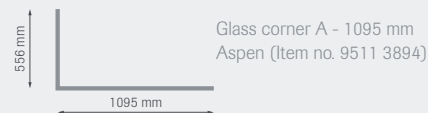

Glass front & glass corner

Glass corner

Glass corner A - 840 mm
Aspen (Item no. 9511 3890)

Glass corner A - 1095 mm
Aspen (Item no. 9511 3894)

Glass corner B - 840 mm
Aspen (Item no. 9511 3892)

Glass corner B - 1095 mm
Aspen (Item no. 9511 3896)

Glass front

Glass front C - 429 mm
Aspen (Item no. 9511 3880)

Glass front C - 512 mm
Aspen (Item no. 9511 3882)

Glass front C - 685 mm
Aspen (Item no. 9511 3884)

Glass front C - 940 mm
Aspen (Item no. 9511 3886)