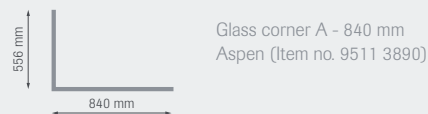

Glass front & glass corner

Glass corner

Glass corner A - 840 mm
Aspen (Item no. 9511 3890)

Glass corner A - 1095 mm
Aspen (Item no. 9511 3894)

Glass corner B - 840 mm
Aspen (Item no. 9511 3892)

Glass corner B - 1095 mm
Aspen (Item no. 9511 3896)

Glass front

Glass front C - 429 mm
Aspen (Item no. 9511 3880)

Glass front C - 512 mm
Aspen (Item no. 9511 3882)

Glass front C - 685 mm
Aspen (Item no. 9511 3884)

Glass front C - 940 mm
Aspen (Item no. 9511 3886)