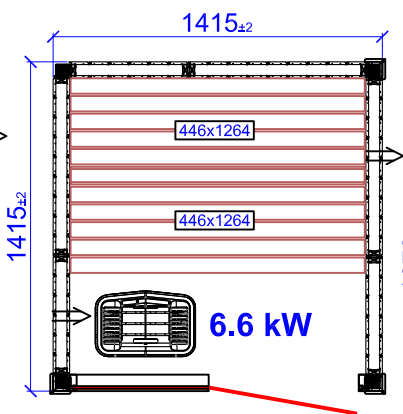

# Layouter Harmony GF

**1670x1160**

**1415x1415**

**1670x1670**

**1925x1670**

\*Third bench with bench support needs to be ordered as special.

**2180x1670**

\*Third bench with bench support needs to be ordered as special.

**1925x1925**

\*Third bench with bench support needs to be ordered as special.

**2180x1925**

\*Third bench with bench support needs to be ordered as special.

**2435x1925**

\*Third bench with bench support needs to be ordered as special.

**2690x1925**

\*Third bench with bench support needs to be ordered as special.

**2180x2180**

\*Third bench with bench support needs to be ordered as special.

**2435x2180**

\*Third bench with bench support needs to be ordered as special.