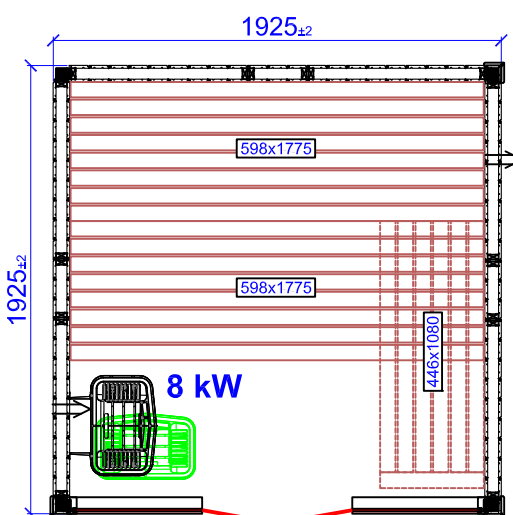

# Layouter Harmony GF

**1670x1160**

**1415x1415**

**1670x1670**

**1925x1670**

\*Third bench with bench support needs to be ordered as special.

**2180x1670**

\*Third bench with bench support needs to be ordered as special.

**1925x1925**

\*Third bench with bench support needs to be ordered as special.

**2180x1925**

\*Third bench with bench support needs to be ordered as special.

**2435x1925**

\*Third bench with bench support needs to be ordered as special.

**2690x1925**

\*Third bench with bench support needs to be ordered as special.

**2180x2180**

\*Third bench with bench support needs to be ordered as special.

**2435x2180**

\*Third bench with bench support needs to be ordered as special.