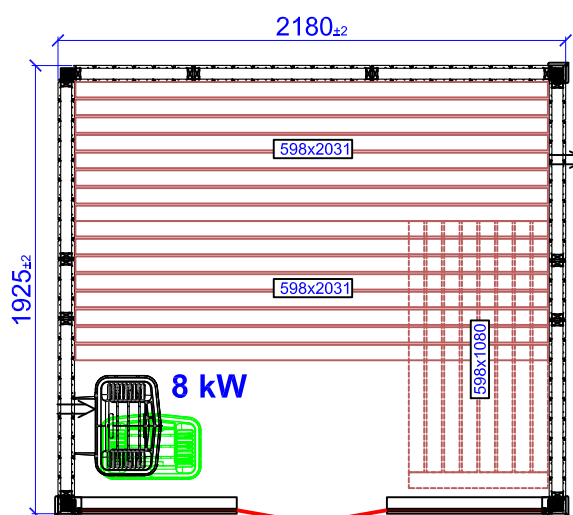

# Layouter Harmony GF

**1670x1160**

**1415x1415**

**1670x1670**

**1925x1670**

\*Third bench with bench support needs to be ordered as special.

**2180x1670**

\*Third bench with bench support needs to be ordered as special.

**1925x1925**

\*Third bench with bench support needs to be ordered as special.

**2180x1925**

\*Third bench with bench support needs to be ordered as special.

**2435x1925**

\*Third bench with bench support needs to be ordered as special.

**2690x1925**

\*Third bench with bench support needs to be ordered as special.

**2180x2180**

\*Third bench with bench support needs to be ordered as special.

**2435x2180**

\*Third bench with bench support needs to be ordered as special.