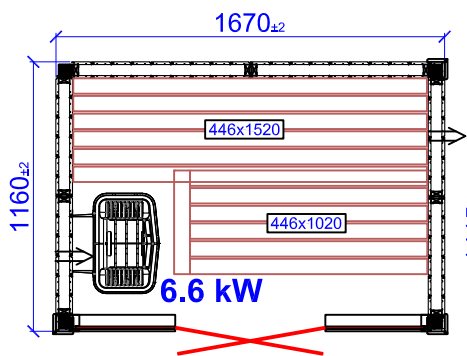

# Layouter Harmony GF

**1670x1160**

**1415x1415**

**1670x1670**

**1925x1670**

\*Third bench with bench support needs to be ordered as special.

**2180x1670**

\*Third bench with bench support needs to be ordered as special.

**1925x1925**

\*Third bench with bench support needs to be ordered as special.

**2180x1925**

\*Third bench with bench support needs to be ordered as special.

**2435x1925**

\*Third bench with bench support needs to be ordered as special.

**2690x1925**

\*Third bench with bench support needs to be ordered as special.

**2180x2180**

\*Third bench with bench support needs to be ordered as special.

**2435x2180**

\*Third bench with bench support needs to be ordered as special.