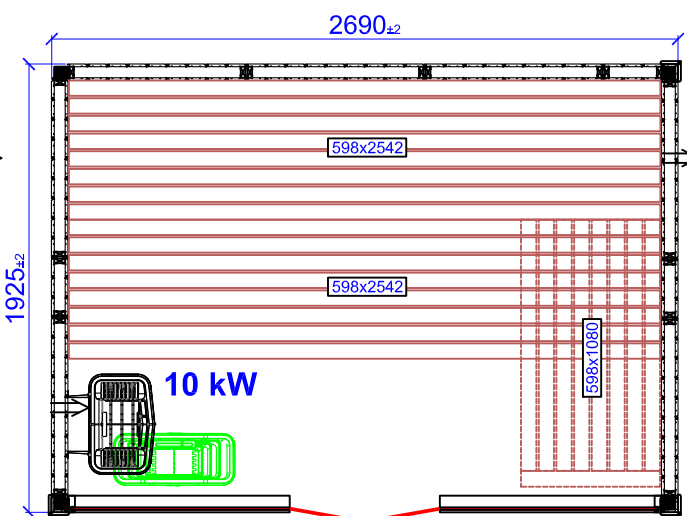

# Layouter Harmony GF

**1670x1160**

**1415x1415**

**1670x1670**

**1925x1670**

\*Third bench with bench support needs to be ordered as special.

**2180x1670**

\*Third bench with bench support needs to be ordered as special.

**1925x1925**

\*Third bench with bench support needs to be ordered as special.

**2180x1925**

\*Third bench with bench support needs to be ordered as special.

**2435x1925**

\*Third bench with bench support needs to be ordered as special.

**2690x1925**

\*Third bench with bench support needs to be ordered as special.

**2180x2180**

\*Third bench with bench support needs to be ordered as special.

**2435x2180**

\*Third bench with bench support needs to be ordered as special.