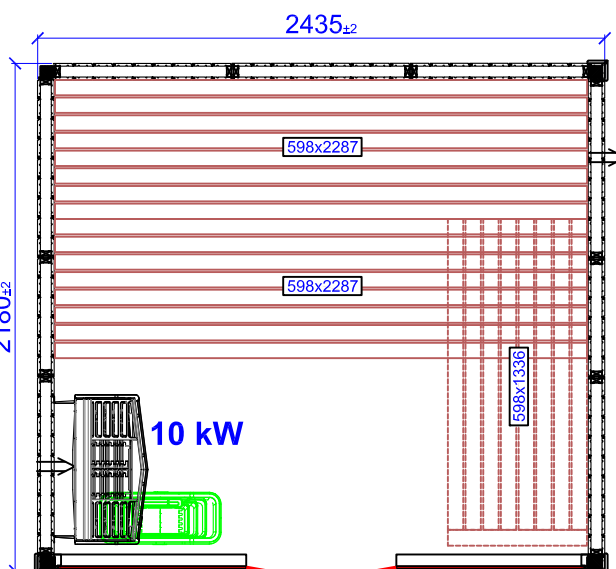

# Layouter Harmony GF

**1670x1160**

**1415x1415**

**1670x1670**

**1925x1670**

\*Third bench with bench support needs to be ordered as special.

**2180x1670**

\*Third bench with bench support needs to be ordered as special.

**1925x1925**

\*Third bench with bench support needs to be ordered as special.

**2180x1925**

\*Third bench with bench support needs to be ordered as special.

**2435x1925**

\*Third bench with bench support needs to be ordered as special.

**2690x1925**

\*Third bench with bench support needs to be ordered as special.

**2180x2180**

\*Third bench with bench support needs to be ordered as special.

**2435x2180**

\*Third bench with bench support needs to be ordered as special.