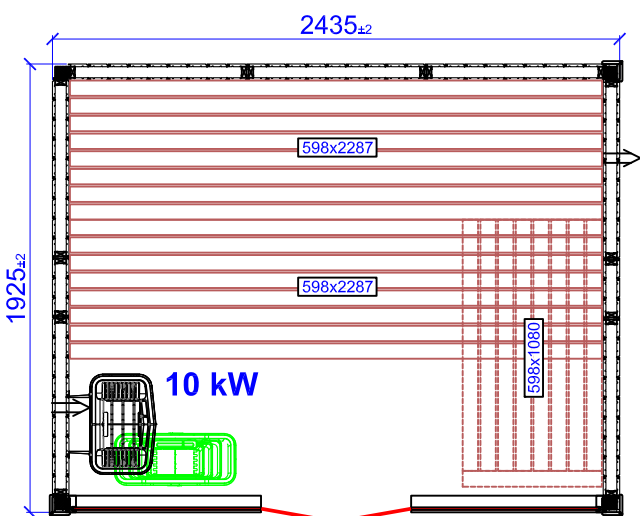

# Layouter Harmony GF

**1670x1160**

**1415x1415**

**1670x1670**

**1925x1670**

\*Third bench with bench support needs to be ordered as special.

**2180x1670**

\*Third bench with bench support needs to be ordered as special.

**1925x1925**

\*Third bench with bench support needs to be ordered as special.

**2180x1925**

\*Third bench with bench support needs to be ordered as special.

**2435x1925**

\*Third bench with bench support needs to be ordered as special.

**2690x1925**

\*Third bench with bench support needs to be ordered as special.

**2180x2180**

\*Third bench with bench support needs to be ordered as special.

**2435x2180**

\*Third bench with bench support needs to be ordered as special.