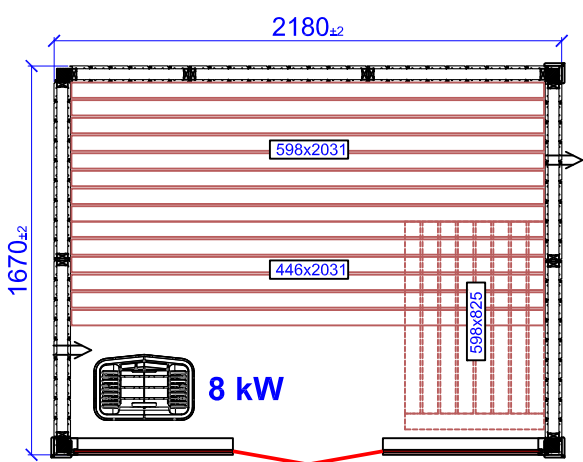

# Layouter Harmony GF

**1670x1160**

**1415x1415**

**1670x1670**

**1925x1670**

\*Third bench with bench support needs to be ordered as special.

**2180x1670**

\*Third bench with bench support needs to be ordered as special.

**1925x1925**

\*Third bench with bench support needs to be ordered as special.

**2180x1925**

\*Third bench with bench support needs to be ordered as special.

**2435x1925**

\*Third bench with bench support needs to be ordered as special.

**2690x1925**

\*Third bench with bench support needs to be ordered as special.

**2180x2180**

\*Third bench with bench support needs to be ordered as special.

**2435x2180**

\*Third bench with bench support needs to be ordered as special.