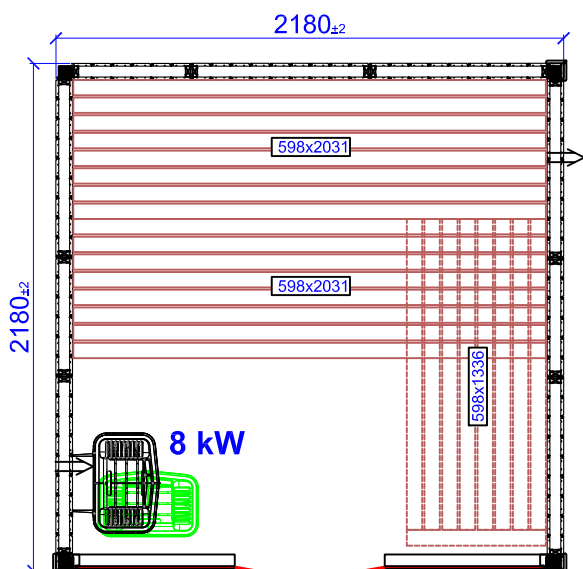

# Layouter Harmony GF

**1670x1160**

**1415x1415**

**1670x1670**

**1925x1670**

\*Third bench with bench support needs to be ordered as special.

**2180x1670**

\*Third bench with bench support needs to be ordered as special.

**1925x1925**

\*Third bench with bench support needs to be ordered as special.

**2180x1925**

\*Third bench with bench support needs to be ordered as special.

**2435x1925**

\*Third bench with bench support needs to be ordered as special.

**2690x1925**

\*Third bench with bench support needs to be ordered as special.

**2180x2180**

\*Third bench with bench support needs to be ordered as special.

**2435x2180**

\*Third bench with bench support needs to be ordered as special.