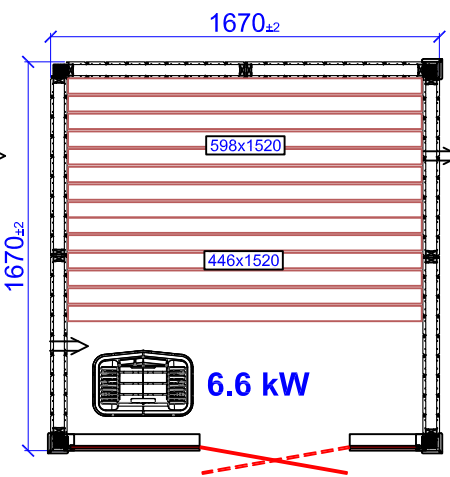

# Layouter Harmony GF

**1670x1160**

**1415x1415**

**1670x1670**

**1925x1670**

\*Third bench with bench support needs to be ordered as special.

**2180x1670**

\*Third bench with bench support needs to be ordered as special.

**1925x1925**

\*Third bench with bench support needs to be ordered as special.

**2180x1925**

\*Third bench with bench support needs to be ordered as special.

**2435x1925**

\*Third bench with bench support needs to be ordered as special.

**2690x1925**

\*Third bench with bench support needs to be ordered as special.

**2180x2180**

\*Third bench with bench support needs to be ordered as special.

**2435x2180**

\*Third bench with bench support needs to be ordered as special.