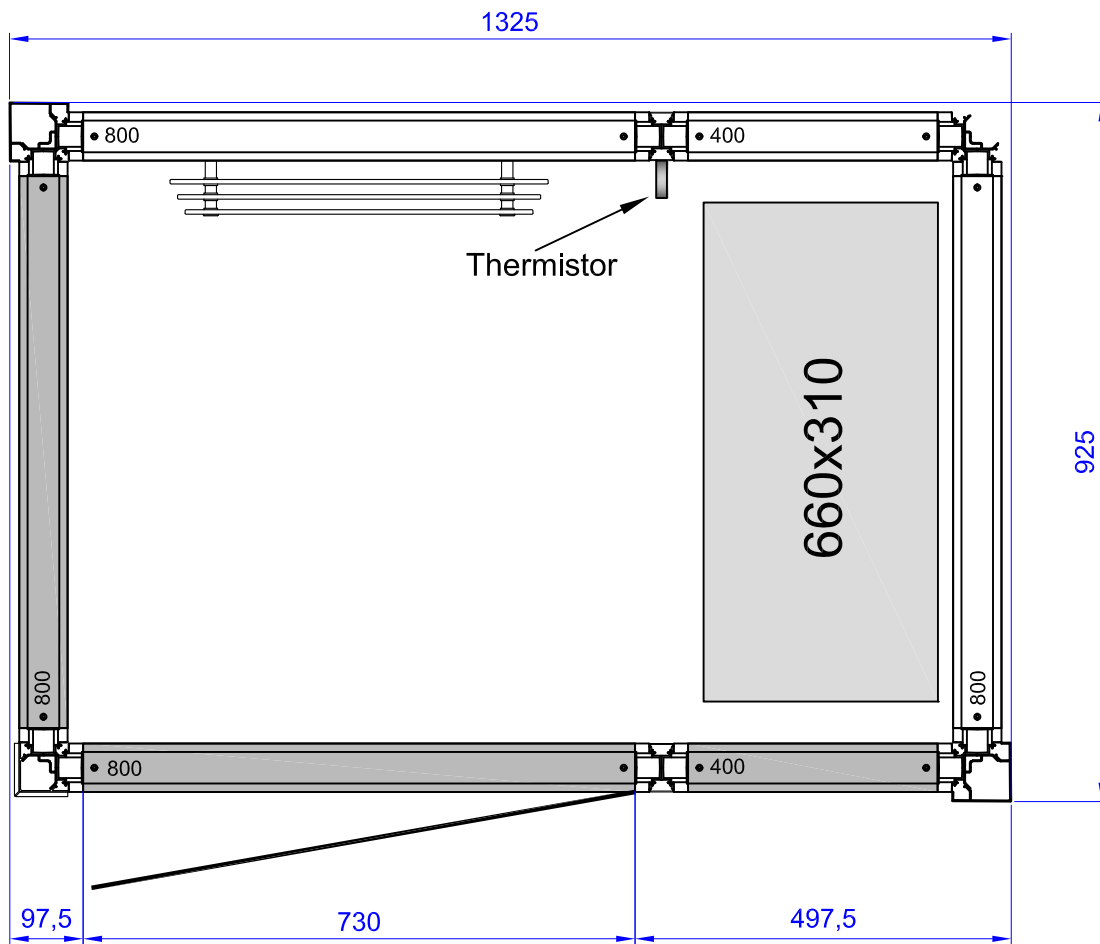

Rev.	Changes and/or mess.-no	Datum	Approved by

Opaque pale glass/Basic
Grönt glas/Basic

Smoke colored glass
Rökfärgat glas

Mood lit section, steam outlet
Belyst ängsektion

Glass door with threshold (R hinged)
Glasdörr med tröskel (H hängd)

Height: 2090mm

	Tolerance for other dimensions		Material			Article No. Layout 2900 2930		
	Designed by	Drawn by LH	Approved by	Replaces	Replaced by	Date 2018-01-30	Size A4	Scale 1:10
		Description Panacea 1309 t 1325x925x2090mm				Page	State	
		Drawing No.		Rev.