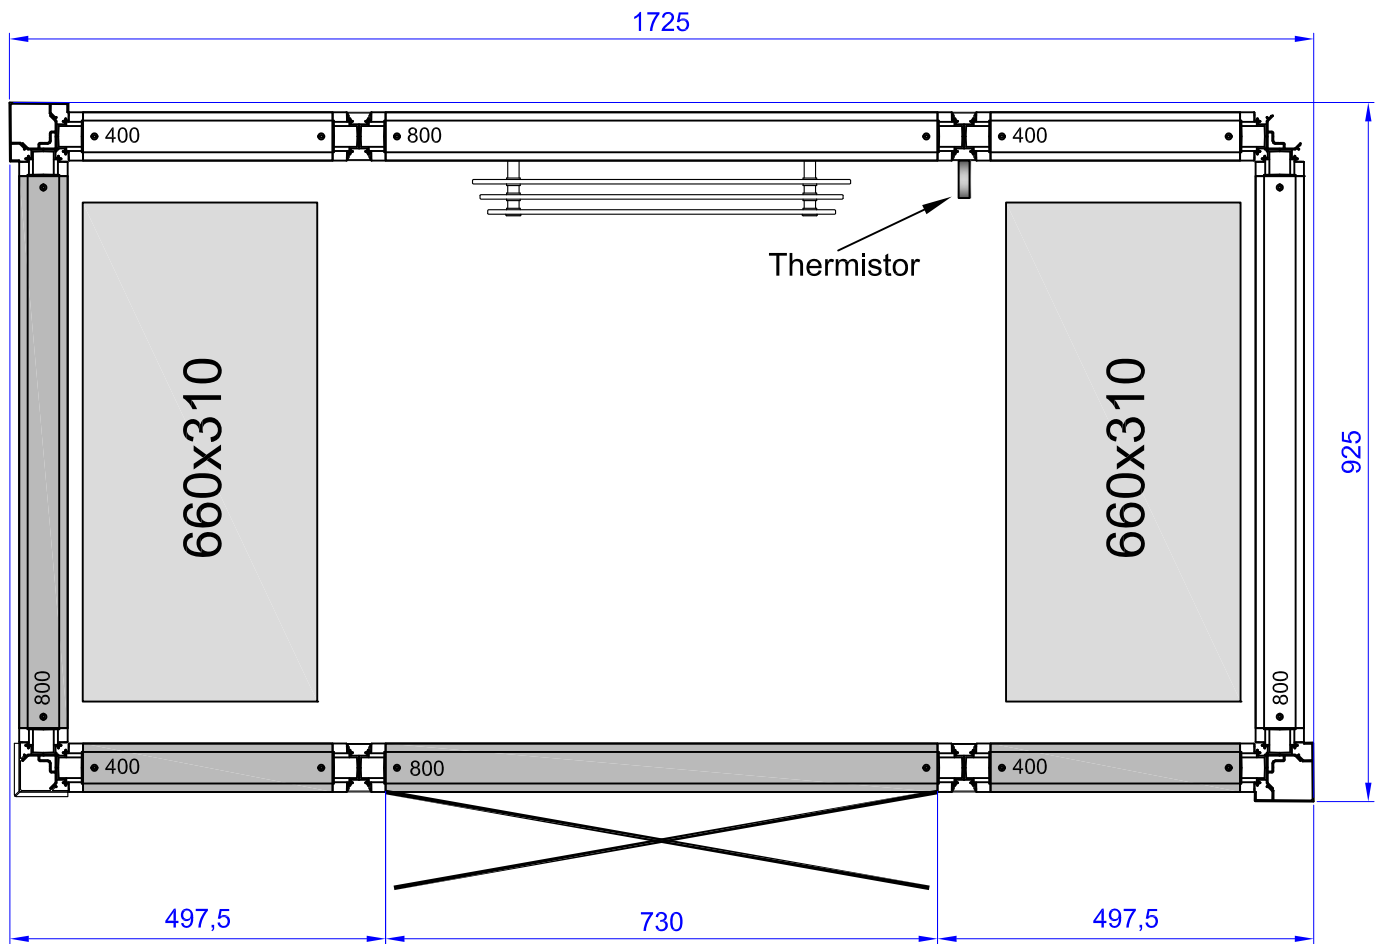

Rev.	Changes and/or mess.-no	Datum	Approved by

- **Opaque pale glass/Basic**
  Grönt glas/Basic
- **Smoke colored glass**
  Rökfärgat glas
- **Mood lit section, steam outlet**
  Belyst ängsektion
- **Glass door with treshold (R or L hinged)**
  Glasdörr med tröskel (H eller V hängd)

Height: 2090mm

	Tolerance for other dimensions		Material			Article No. Layout 2900 2934				
	Designed by	Drawn by LH	Approved by	Replaces	Replaced by	Date 2018-01-30	Size A4			
						Page	Scale 1:10			
						Description Panacea 1709 t 1725x925x2090mm		Drawing No.	State	Rev.