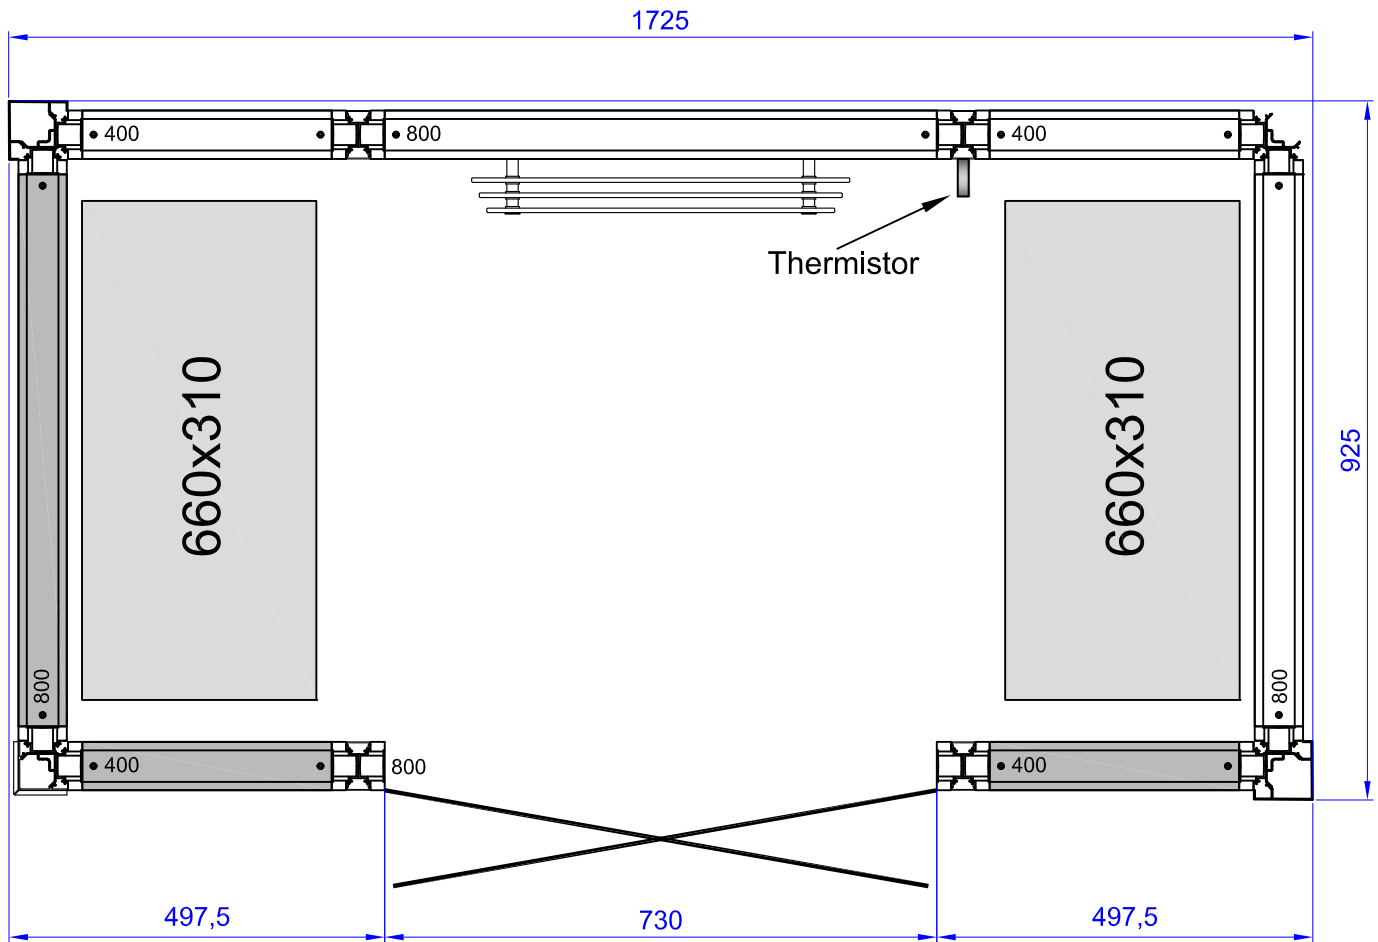

Rev.	Changes and/or mess.-no	Datum	Approved by

Opaque pale glass/Basic
Grönt glas/Basic

Smoke colored glass
Rökfärgat glas

Mood lit section, steam outlet
Belyst ångsektion

Glass door without threshold (R or L hinged)
Glasdörr utan tröskel (H eller V hängd)

Height: 2090mm

	Tolerance for other dimensions		Material			Article No. Layout 2900 2936		
	Designed by	Drawn by LH	Approved by	Replaces	Replaced by	Date 2018-01-30	Size A4	Scale 1:10
		Description Panacea 1709				Page	State	
		1725x925x2090mm				Drawing No.	Rev.	