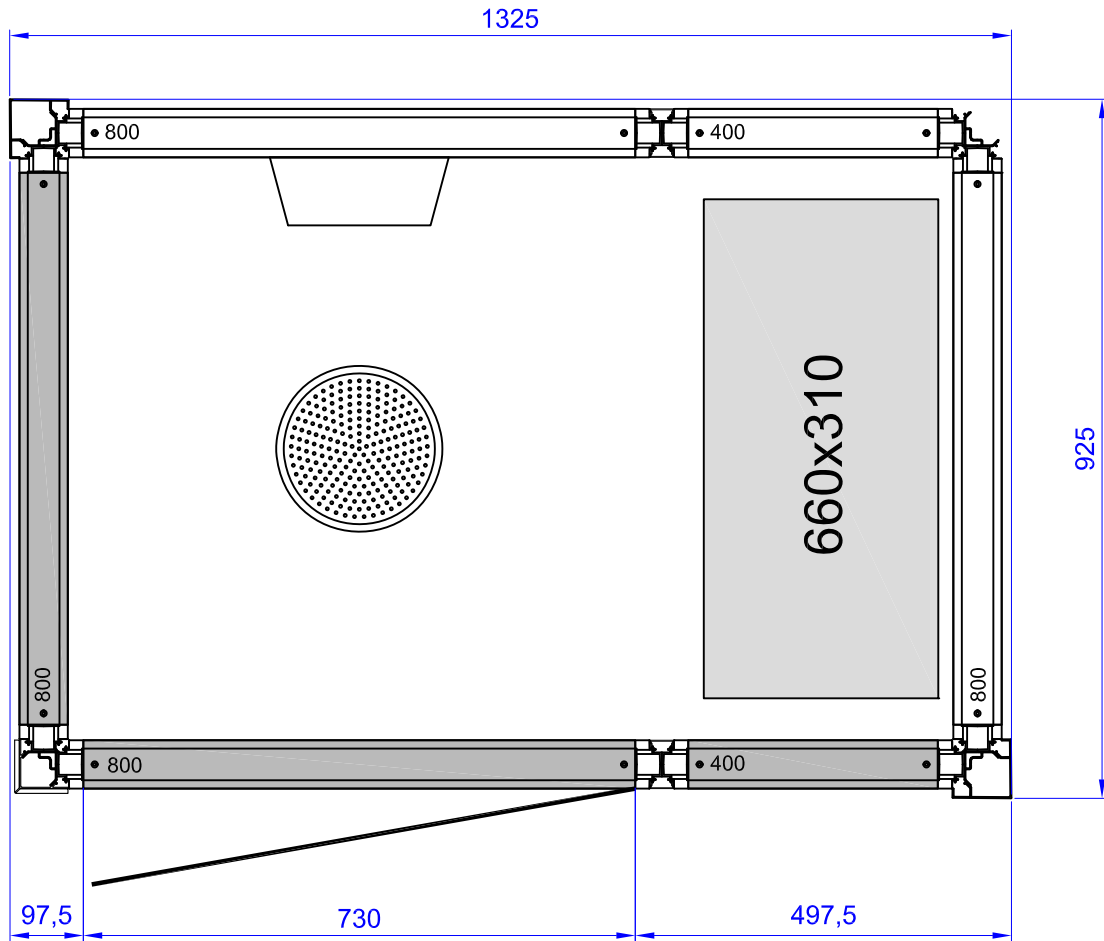

Rev.	Changes and/or mess.-no	Datum	Approved by

Opaque pale glass/Basic
Grönt glas/Basic

Smoke colored glass
Rökfärgat glas

Mood lit section, steam column
Belyst pelarsektion

Glass door with threshold (R hinged)
Glasdörr med tröskel (H hängt)

Height: 2090mm

Tolerance for other dimensions		Material		Article No.	
				Layout 2900 2938	
Designed by	Drawn by	Approved by	Replaces	Replaced by	Date
	LH				2018-01-30
Description				Page	State
Panacea 1309 tx/t					
1325x925x2090mm				Drawing No.	Rev.