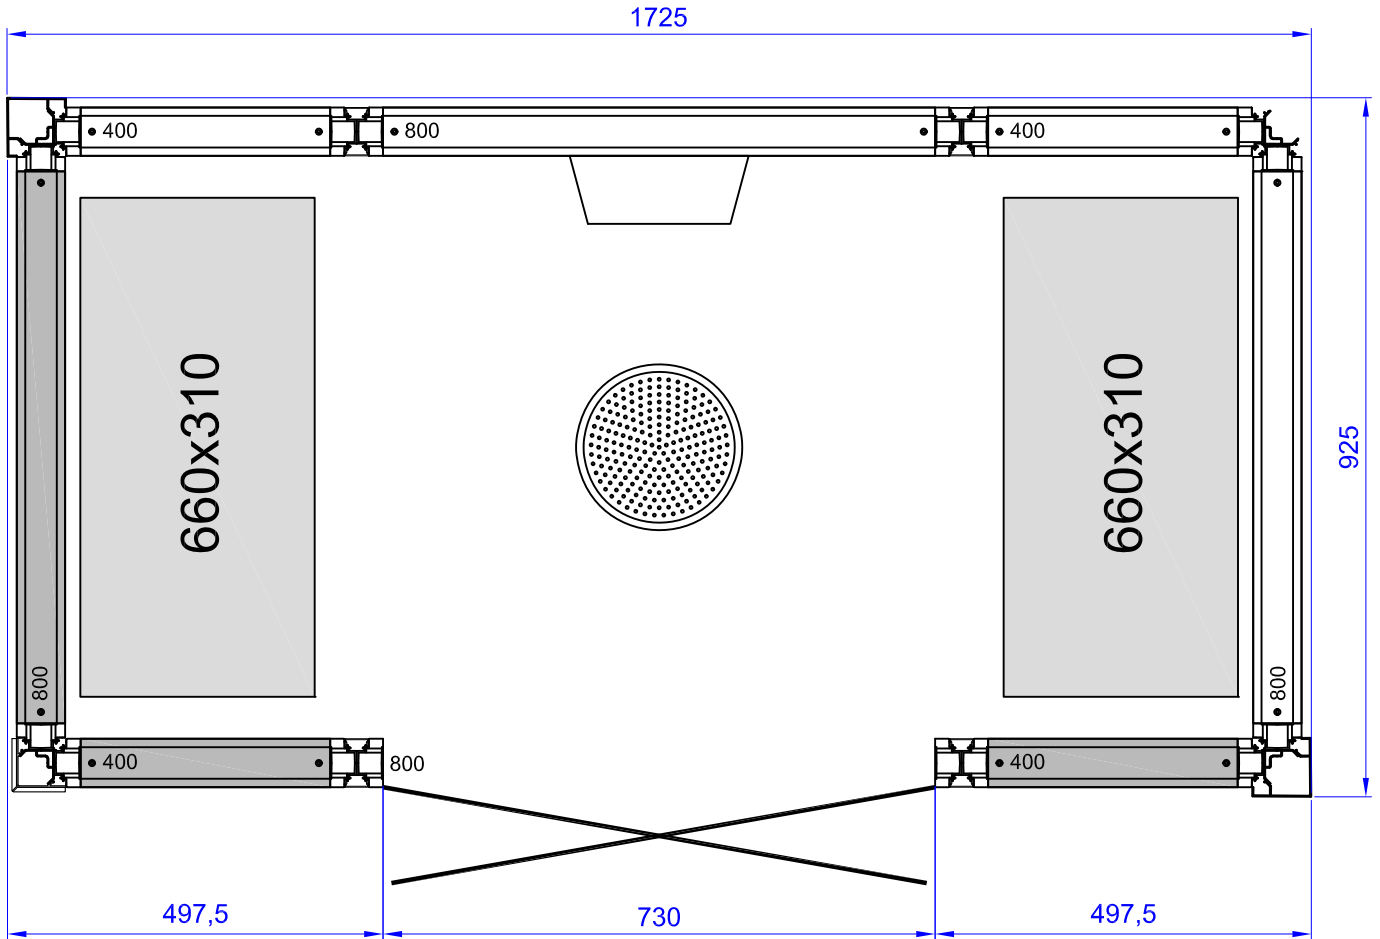

Rev.	Changes and/or mess.-no	Datum	Approved by

**Opaque pale glass/Basic**  
Grönt glas/Basic

**Smoke colored glass**  
Rökfärgat glas

**Mood lit section, steam column**  
Belyst pelarsektion

**Glass door without threshold (R or L hinged)**  
Glasdörr utan tröskel (H eller V hängd)

Height: 2090mm

	Tolerance for other dimensions		Material			Article No. Layout 2900 2944		
	Designed by	Drawn by LH	Approved by	Replaces	Replaced by	Date 2018-01-30	Size A4	Scale 1:10
		Description Panacea 1709 tx				Page	State	
		1725x925x2090mm				Drawing No.	Rev.	