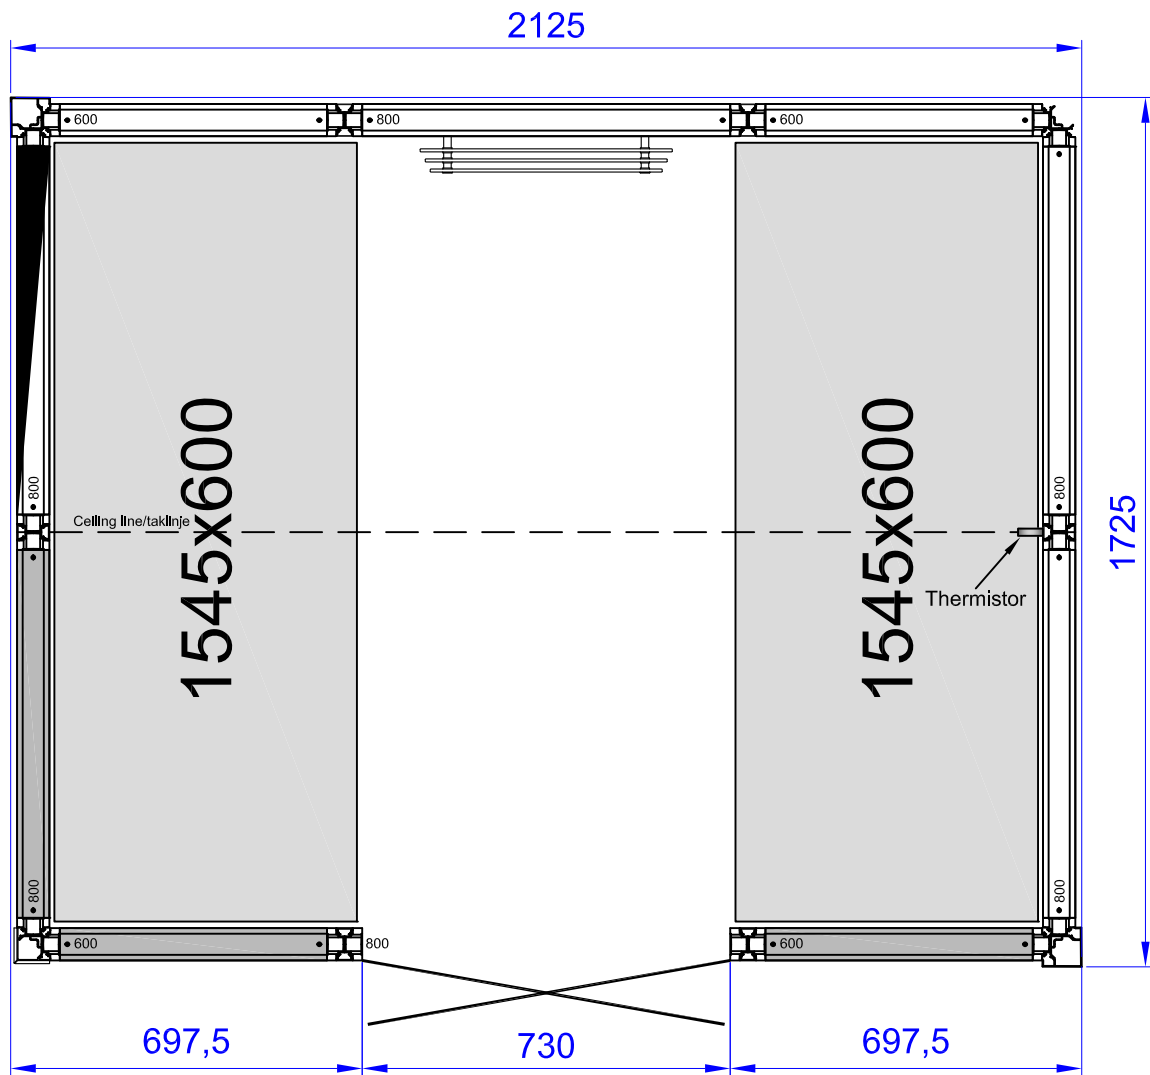

Rev.	Changes and/or mess.-no	Datum	Approved by
------	-------------------------	-------	-------------

-  Opaque pale glass/Black glass
Grönt glas/Svart glas
-  Opaque pale glass/Basic
Grönt glas/Basic
-  Smoke colored glass
Rökfärgat glas
-  Mood lit section, steam outlet
Belyst ängsektion
-  Glass door without threshold (R or L hinged)
Glasdörr utan tröskel (H eller V hängd)

Height: 2090mm

Tolerance for other dimensions		Material		Article No.	
Designed by		Replaces		Layout 2900 2952	
Drawn by LH		Replaced by		Date 2018-01-30	Size A4
Approved by		Description Panacea 2117 2B 2125x1725x2090mm		Page	Scale 1:15
TYLÖHELO		Drawing No.		State Rev.	