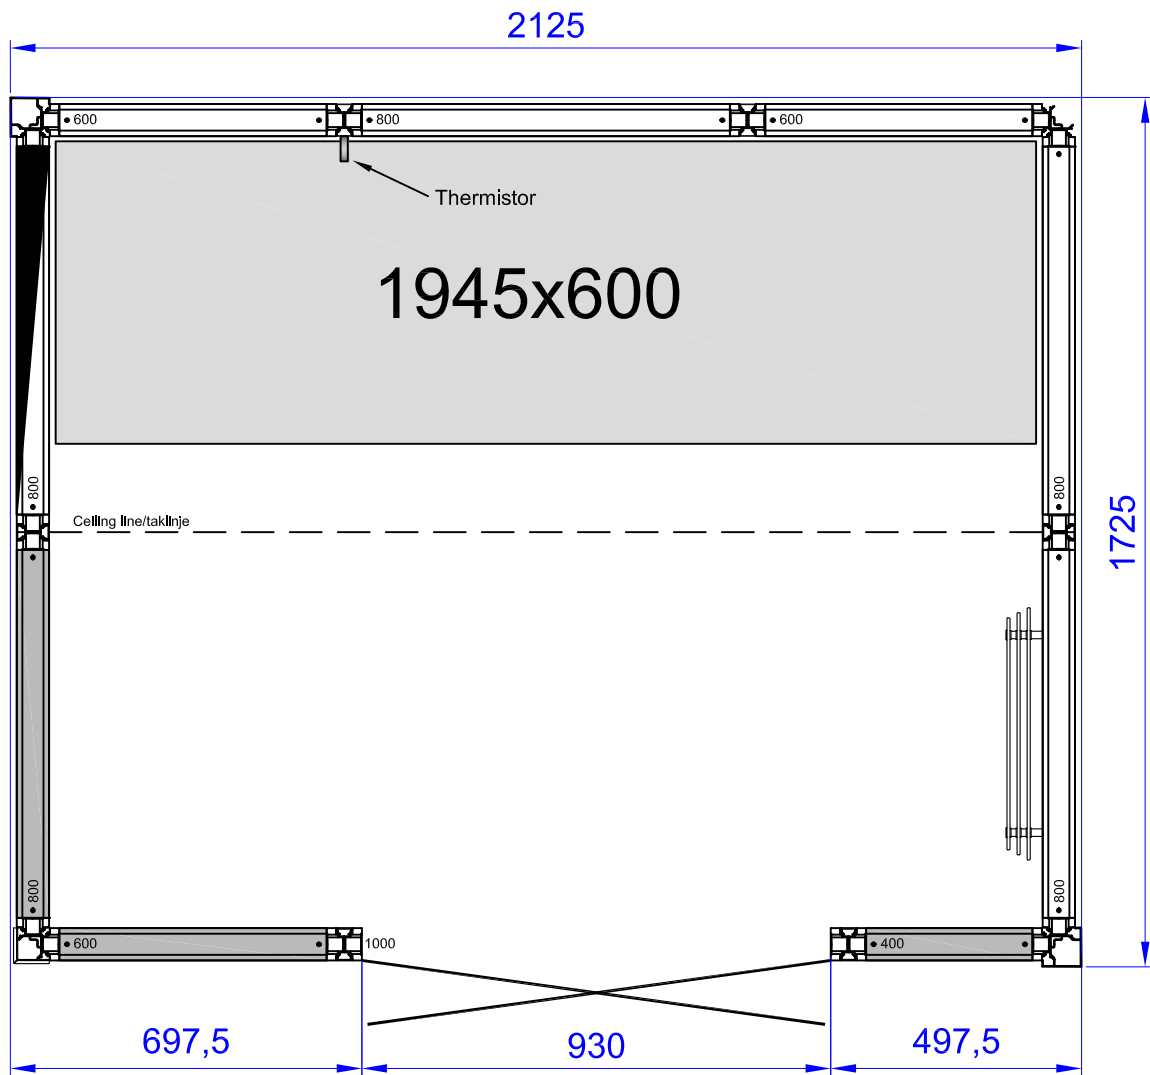

Rev.	Changes and/or mess.-no	Datum	Approved by
------	-------------------------	-------	-------------

-  Opaque pale glass/Black glass
Grönt glas/Svart glas
-  Opaque pale glass/Basic
Grönt glas/Basic
-  Smoke colored glass
Rökfärgat glas
-  Mood lit section, steam outlet
Belyst ångsektion
-  Glass door without threshold (R or L hinged)
Glasdörr utan tröskel (H eller V hängd)

Height: 2090mm

Tolerance for other dimensions		Material			Article No. Layout 2900 2954	
	Designed by	Drawn by LH	Approved by	Replaces	Replaced by	Date 2018-01-30
Description Panacea 2117 1B WD 2125x1725x2090mm					Page	State
					Drawing No.	Rev.
				Size A4	Scale 1:15	