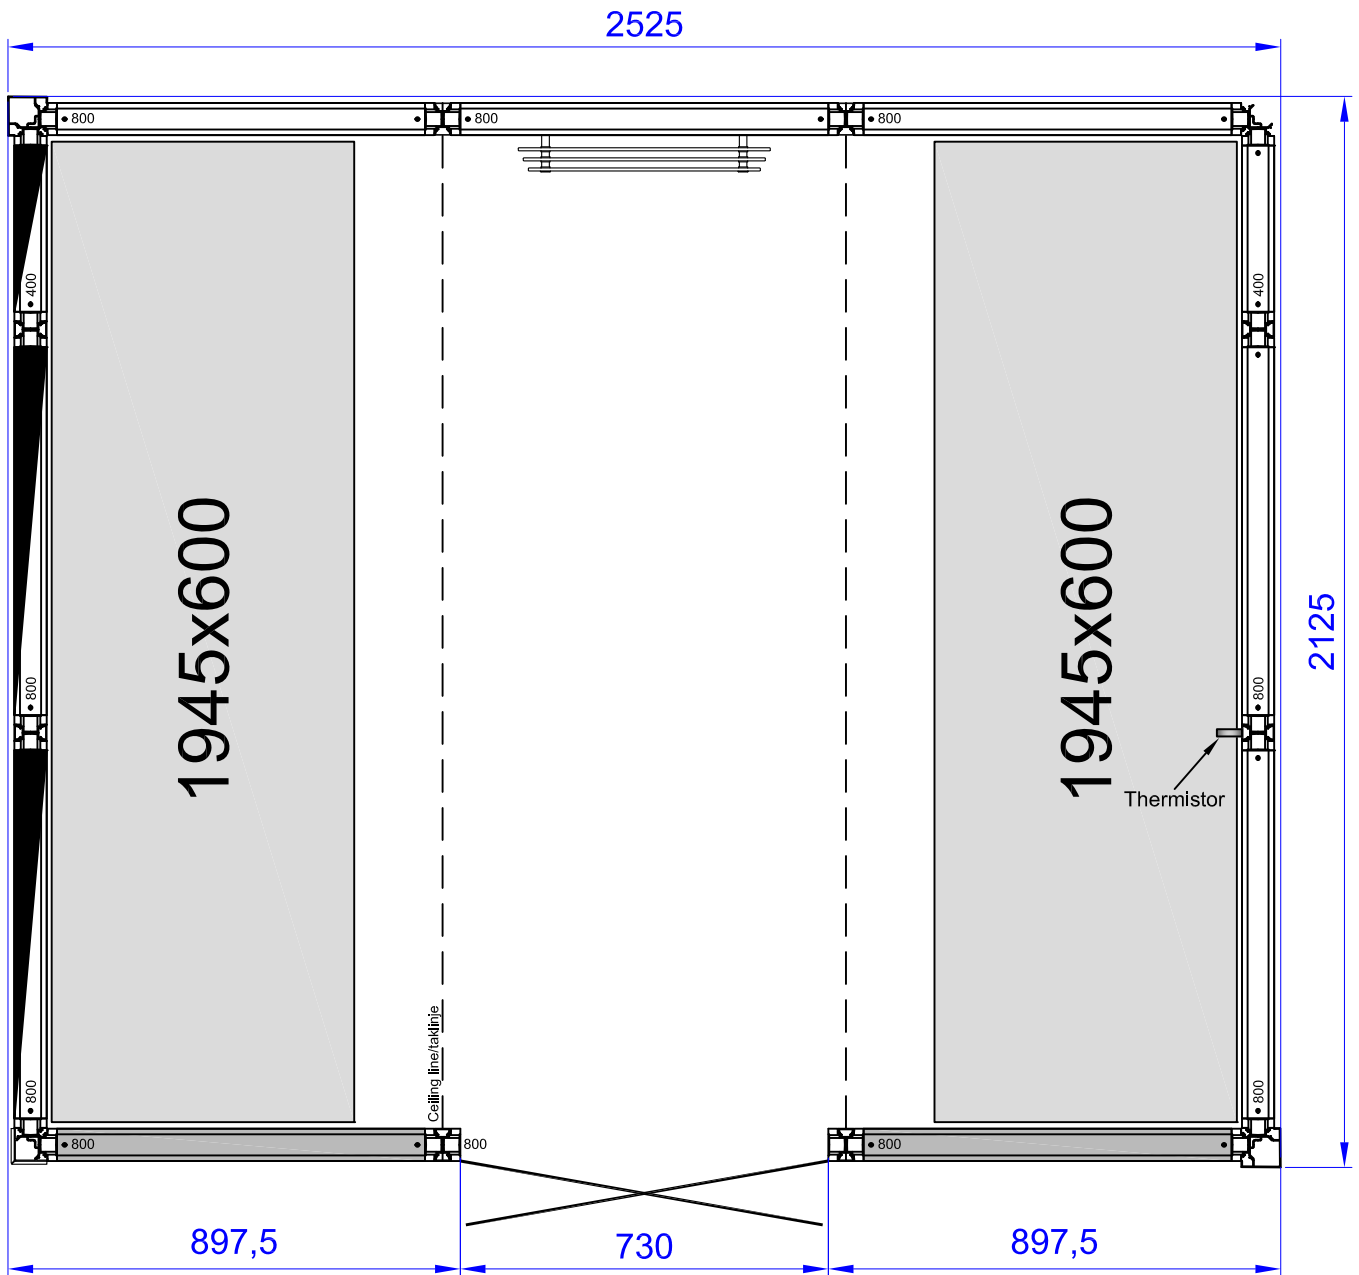

Rev.	Changes and/or mess.-no	Datum	Approved by

- Opaque pale glass/Black glass
  Grönt glas/Svart glas
- Opaque pale glass/Basic
  Grönt glas/Basic
- Smoke colored glass
  Rökfärgat glas
- Mood lit section, steam outlet
  Belyst ångsektion
- Glass door without threshold (R or L hinged)
  Glasörr utan tröskel (H eller Vhängd)

Height: 2090mm

Tolerance for other dimensions		Material			Article No.	
Designed by		Replaces			Layout 2900 2956	
Drawn by LH		Replaced by			Date	Size
Approved by		Date			2018-01-30	A4
Description		Page			State	
Panacea 2521 2B		Drawing No.			Rev.	
2525x2125x2090mm						

TYLÖHELO