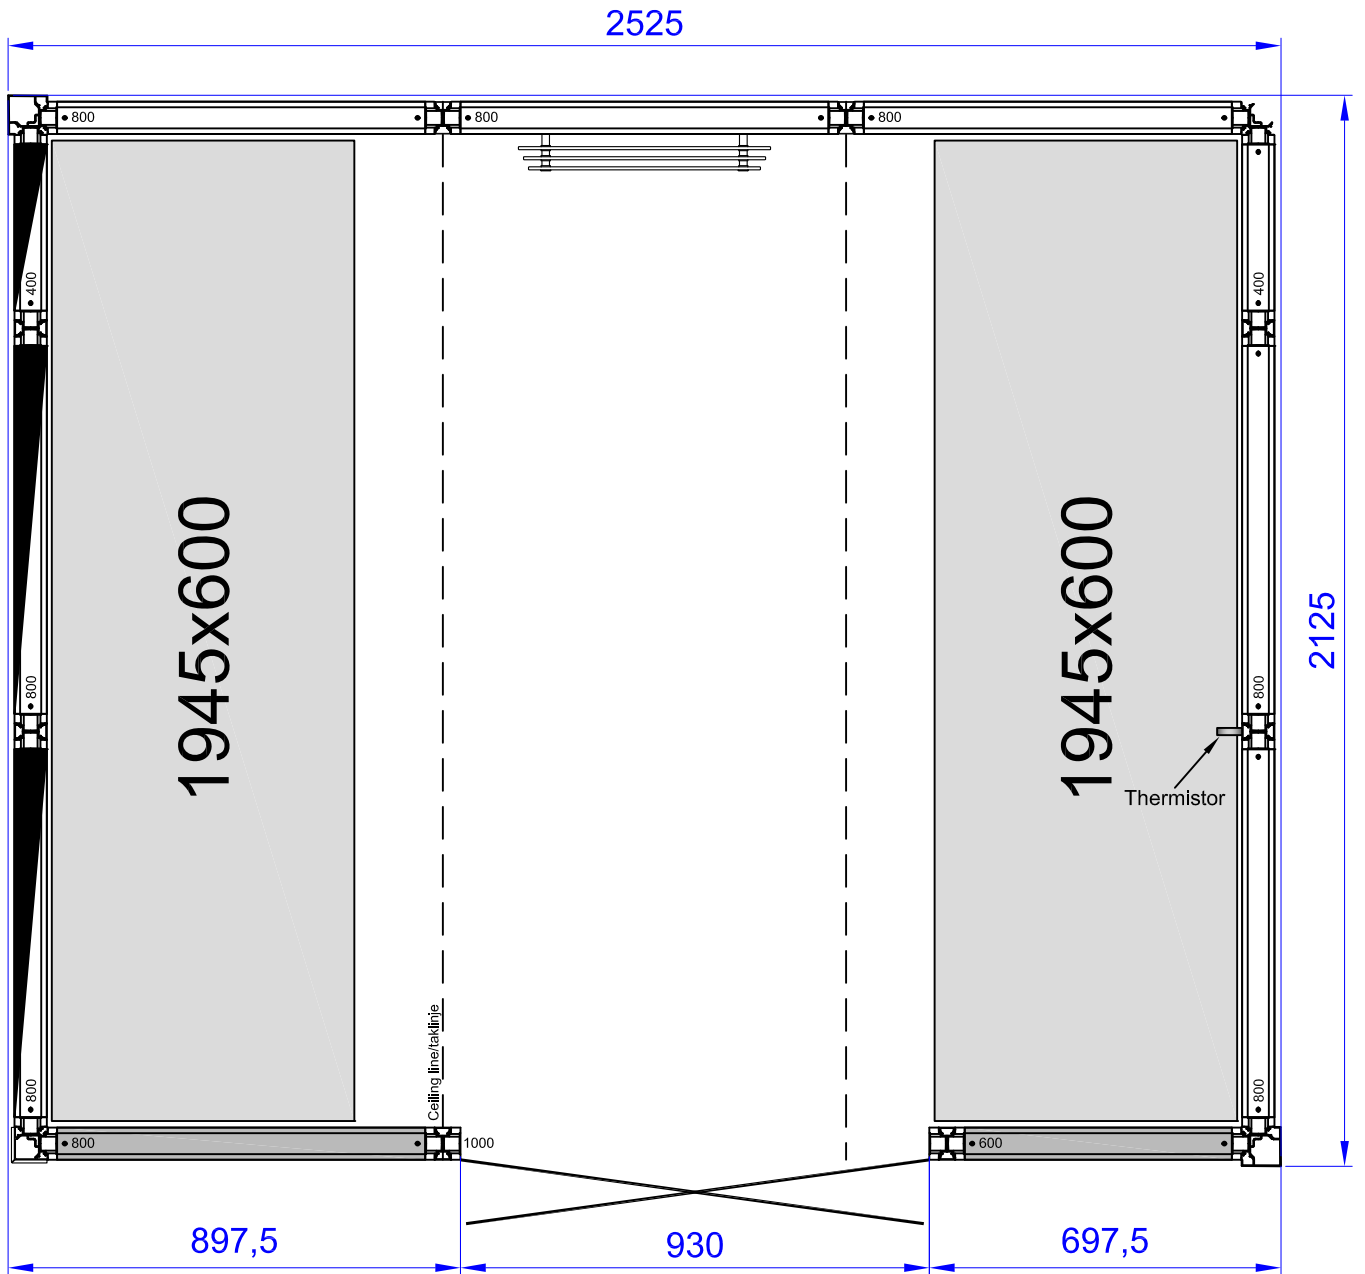

Rev.	Changes and/or mess.-no	Datum	Approved by

- Opaque pale glass/Black glass
  Grönt glas/Svart glas
- Opaque pale glass/Basic
  Grönt glas/Basic
- Smoke colored glass
  Rökfärgat glas
- Mood lit section, steam outlet
  Belyst ångsektion
- Glass door without threshold (R or L hinged)
  Glasörr utan tröskel (H eller V hängd)

Height: 2090mm

Tolerance for other dimensions		Material		Article No.	
Designed by		Replaces		Layout 2900 2958	
Drawn by LH		Replaced by		Date 2018-01-30	Size A4
Approved by		Date		Scale 1:15	State
Description		Page		Drawing No.	
Panacea 2521 2B WD					
2525x2125x2090mm				Rev.	

TYLÖHELO