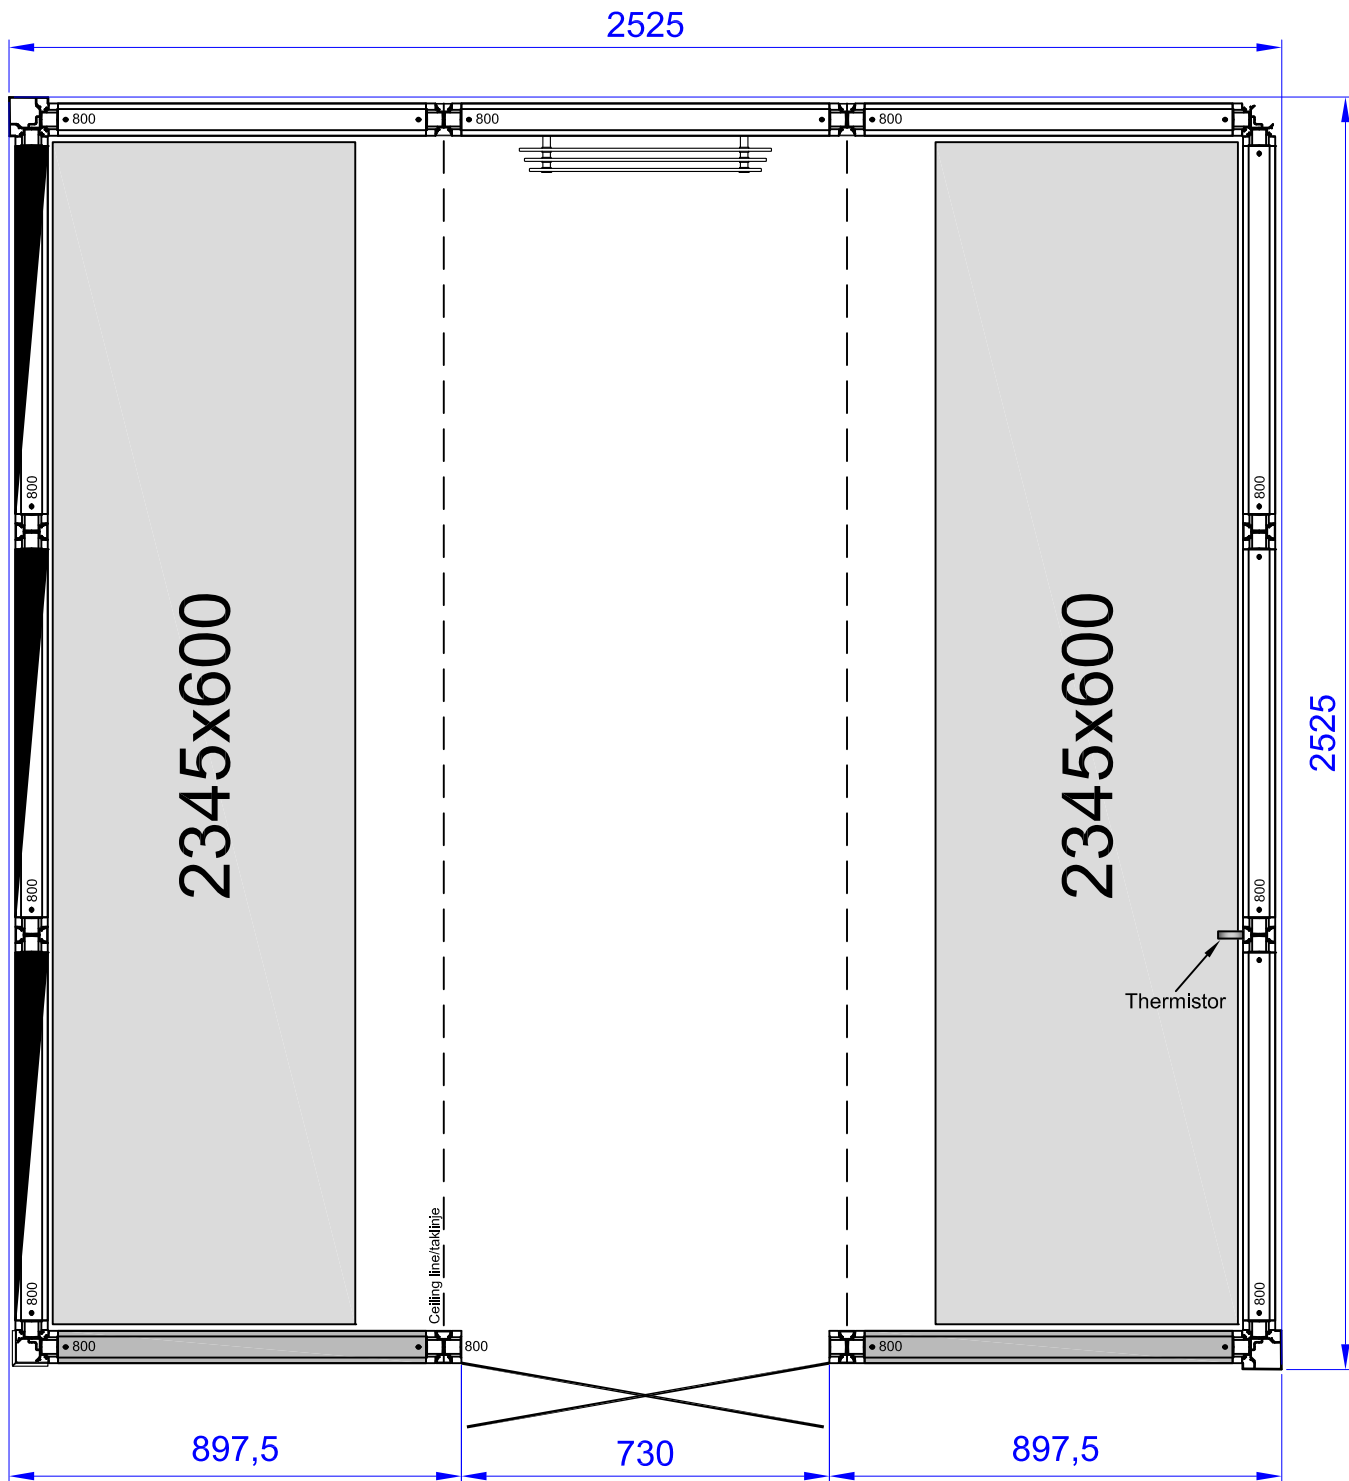

Rev.	Changes and/or mess.-no	Datum	Approved by

-  Opaque pale glass/Black glass
Grönt glas/Svart glas
-  Opaque pale glass/Basic
Grönt glas/Basic
-  Smoke colored glass
Rökfärgat glas
-  Mood lit section, steam outlet
Belyst ängsektion
-  Glass door without threshold (R or L hinged)
Glasdörr utan tröskel (H eller Vhängd)

Height: 2090mm

	Tolerance for other dimensions		Material				Article No. Layout 2900 2960		
	Designed by	Drawn by LH	Approved by	Replaces	Replaced by	Date 2018-01-30	Size A4	Scale 1:15	
			Description Panacea 2525 2B				Page	State	
			2525x2525x2090mm				Drawing No.	Rev.	