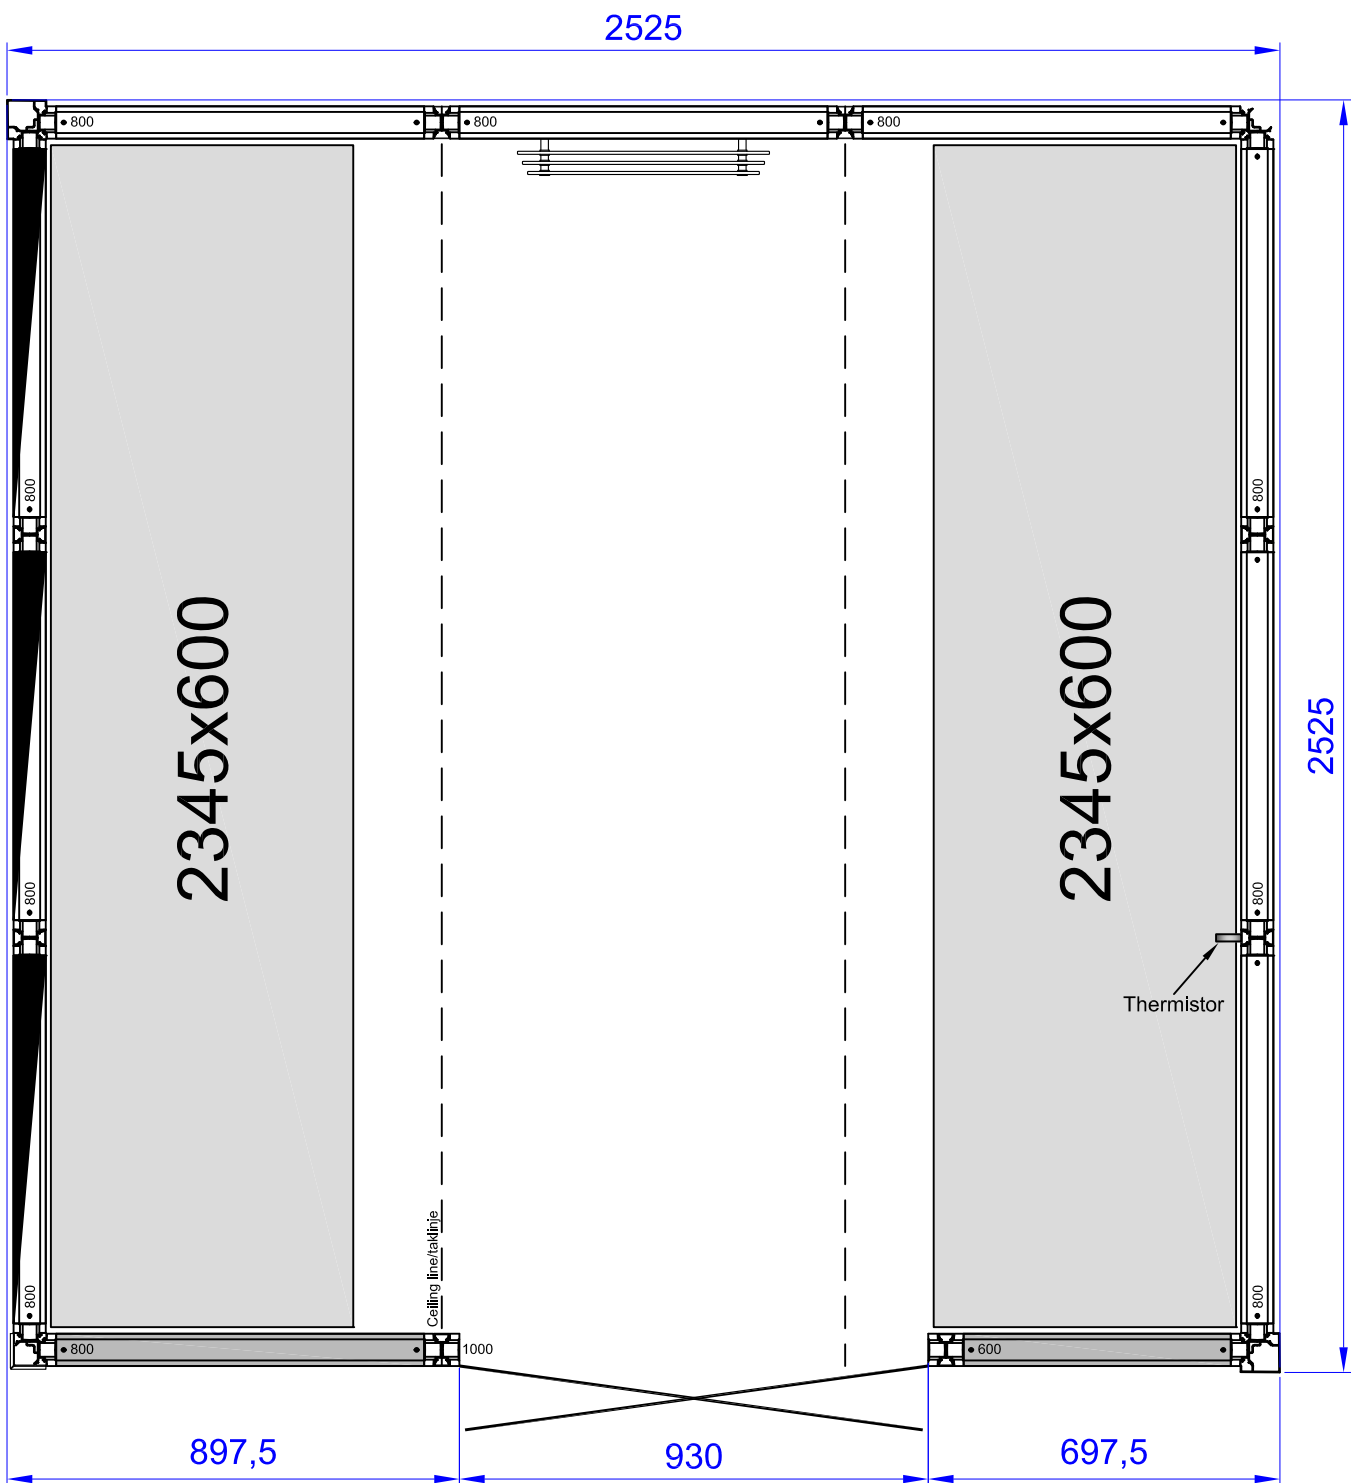

Rev.	Changes and/or mess.-no	Datum	Approved by

-  Opaque pale glass/Black glass  
Grönt glas/Svart glas
-  Opaque pale glass/Basic  
Grönt glas/Basic
-  Smoke colored glass  
Röktfärgat glas
-  Mood lit section, steam outlet  
Belyst ängsektion
-  Glass door without threshold (R or L hinged)  
Glasdörr utan tröskel (H eller V hängd)

Height: 2090mm

Tolerance for other dimensions		Material		Article No.	
Designed by		Replaces		Layout 2900 2962	
Drawn by LH		Replaced by		Size A4	
Approved by		Date 2018-01-30		Scale 1:15	
Description Panacea 2525 2B WD 2525x2525x2090mm				Page	
TYLÖHELO				State	
				Drawing No.	
				Rev.	