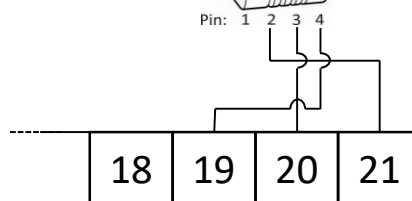

Manöverpanel typ: cc10, cc50, cc100, cc200, cc300
Control panel type: cc10, cc50, cc100, cc200, cc300

12 V DC

Modular jack		Adapter cable to CC-Panels 12V	
Pin	2	Blue	Terminal 21
Pin	3	Purple	Terminal 20
Pin	4	White	Terminal 19

Externbrytare
External switch

RJ10 plug adapter cable

Manöverpanel
Control panel

Manöverpanel typ: h1, h1-pro, h2
Control panel type: h1, h1-pro, h2

3 V DC

Modular jack		Adapter cable to CC-Panels 3V	
Pin	1	Green	Terminal 21
Pin	3	Purple	Terminal 20
Pin	4	White	Terminal 19

Externbrytare
External switch