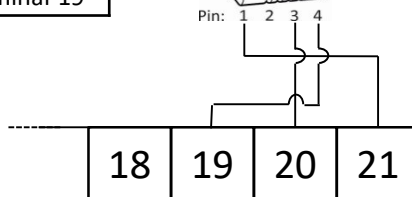

RJ10 plug adapter cable

Manöverpanel
Control panel