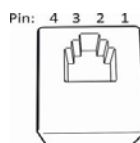

Modular jack RJ10

Externbrytare
External switch

RJ10 plug adapter cable

Manöverpanel
Control panel

Manöverpanel typ: h1, h1-pro, h2
Control panel type: h1, h1-pro, h2

3 V DC

Modular jack		Adapter cable to CC-Panels 3V	
Pin	1	Green	Terminal 21
Pin	3	Purple	Terminal 20
Pin	4	White	Terminal 19