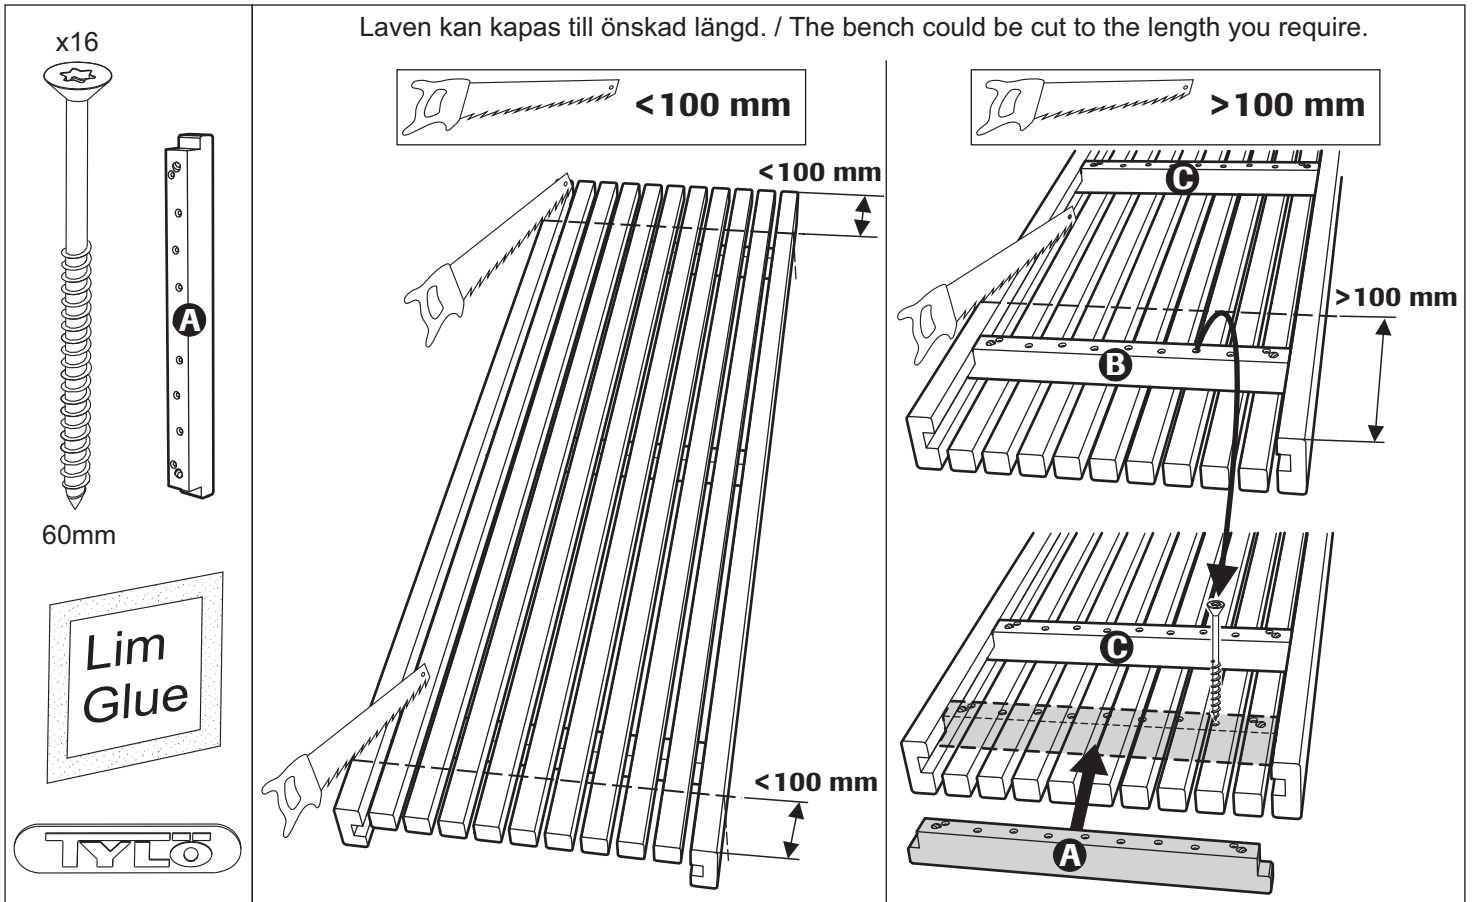

LAVE, BENCH, BANK, BANQUETTE ESR

Laven kan kapas till önskad längd. / The bench could be cut to the length you require.

LAVE, BENCH, BANK, BANQUETTE E68