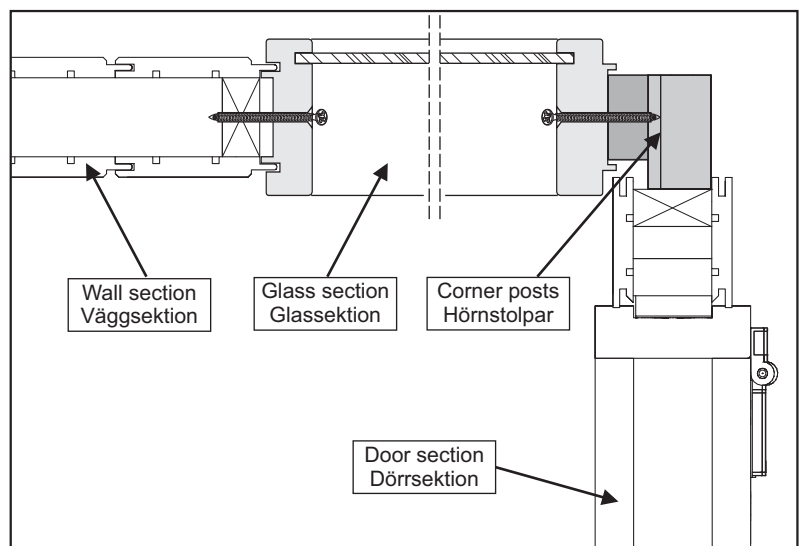

Glass wall 6P/9P

Glasparti 6P/9P

Glass wall mounted in sauna room

Glasparti monterad i basturum

Assembly
instructions

Sauna
room

Exempel Examples

Glass wall mounted in sauna room Glasparti monterad i basturum

Assembly
instructions

Sauna
room

Assembly of glass wall Montering av glasparti

60mm

x1

3.8x18x983mm