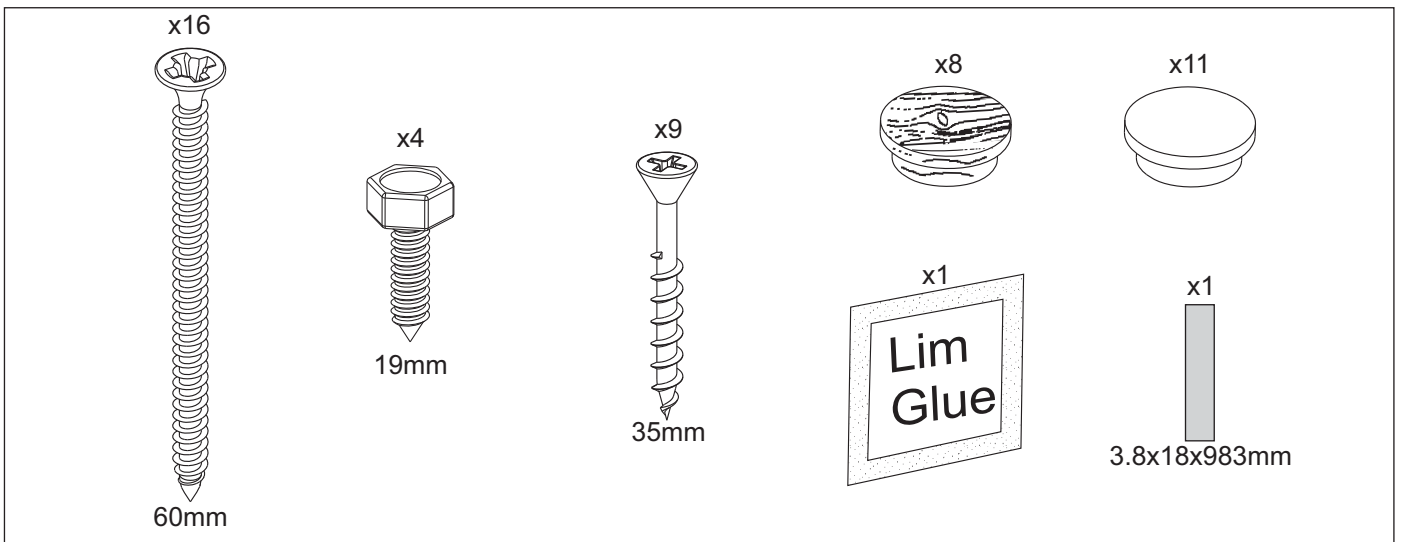

Glass wall 6P/9P

Glasparti 6P/9P

Glass wall mounted in sauna room

Glasparti monterad i basturum

Assembly
instructions

Sauna
room

Exempel Examples

Glass wall mounted in sauna room Glasparti monterad i basturum

Assembly
instructions

Sauna
room

Assembly of glass wall Montering av glasparti

60mm

x1

3.8x18x983mm