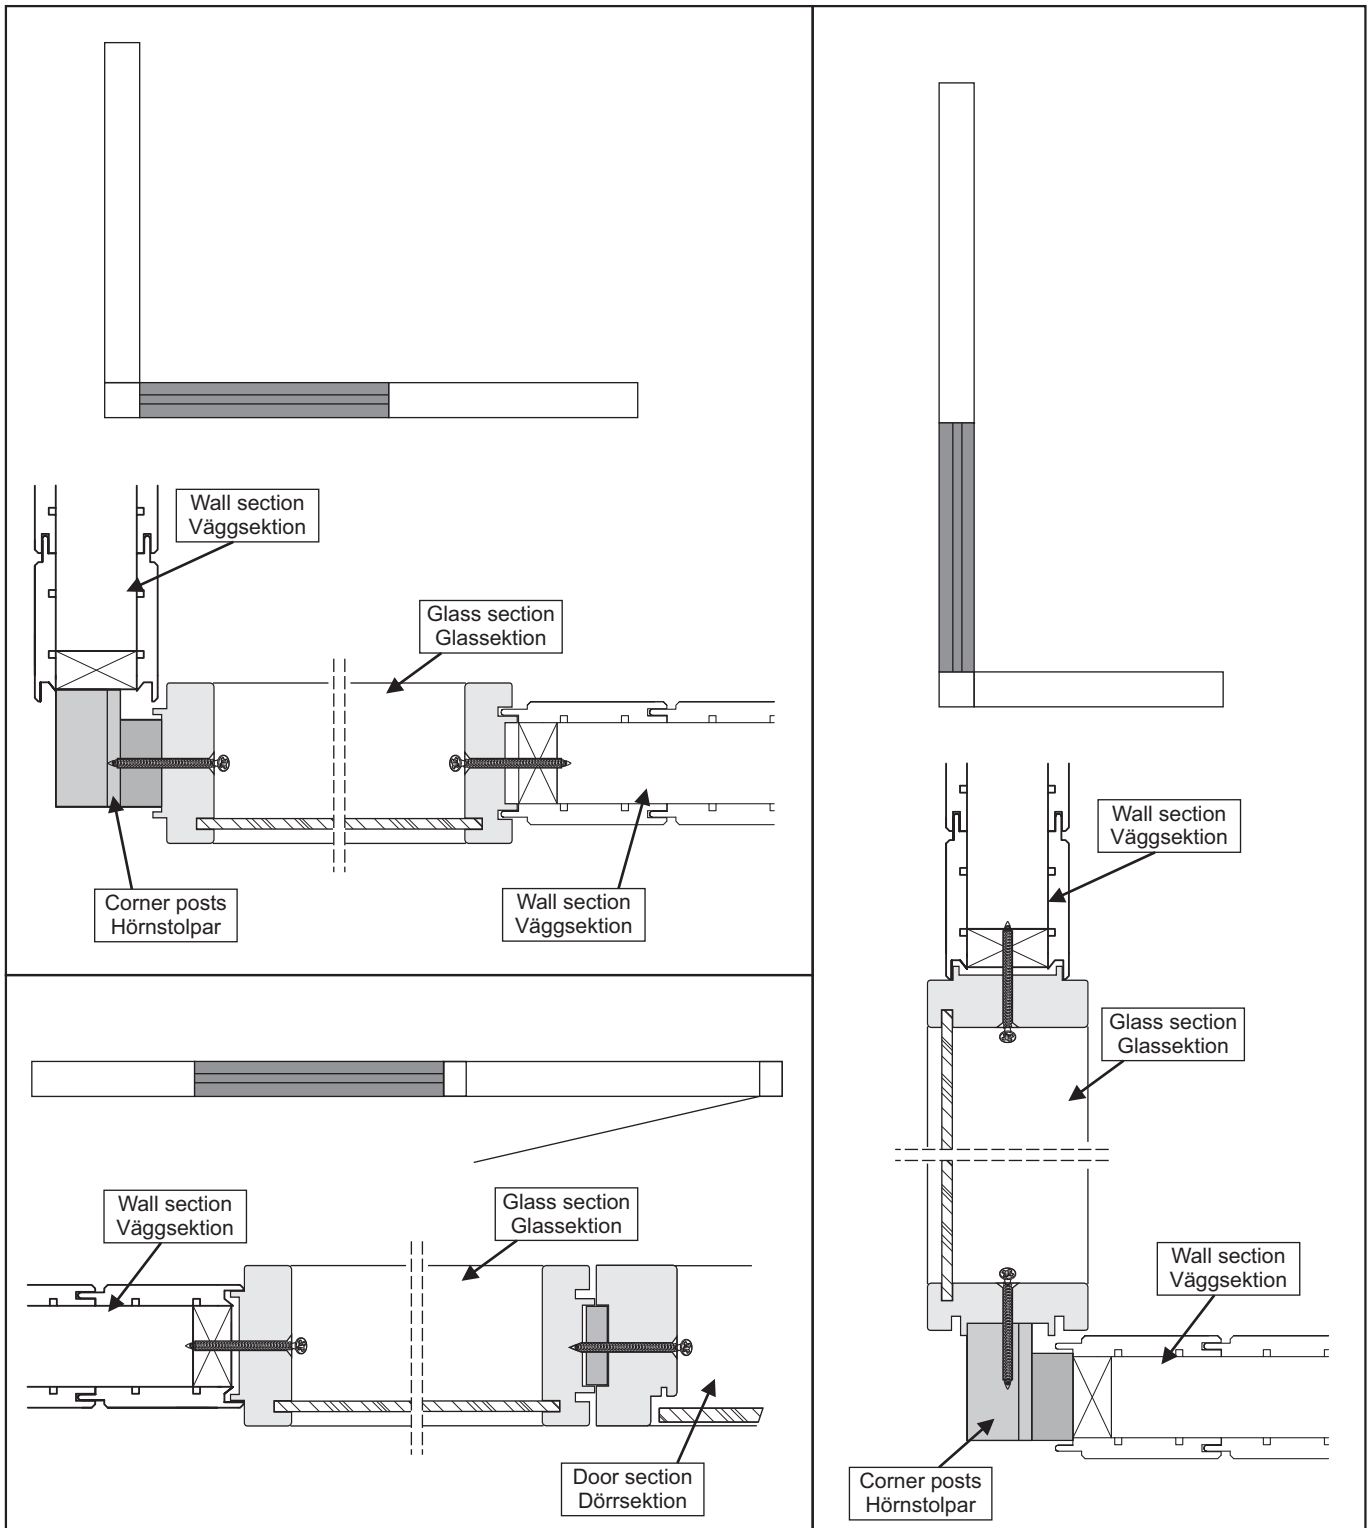

Glass wall 6P/9P

Glasparti 6P/9P

Glass wall mounted in sauna room

Glasparti monterad i basturum

Assembly
instructions

Sauna
room

Exempel Examples

Glass wall mounted in sauna room Glasparti monterad i basturum

Assembly
instructions

Sauna
room

Assembly of glass wall Montering av glasparti

60mm

x1

3.8x18x983mm