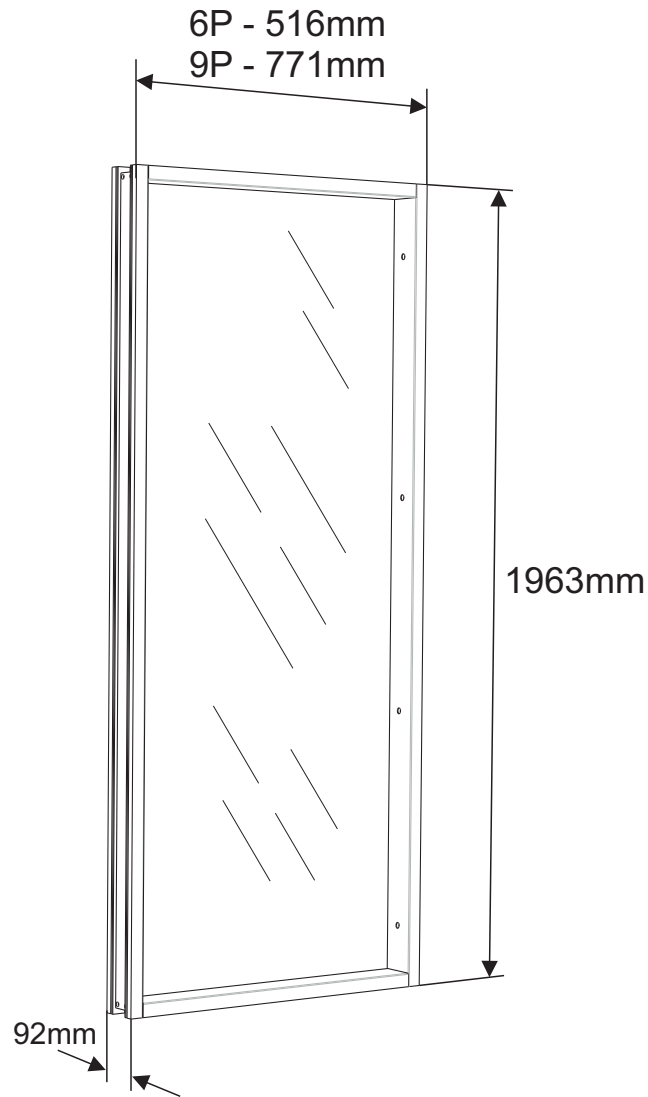

Glass wall 6P/9P

Glasparti 6P/9P

Glass wall mounted in sauna room

Glasparti monterad i basturum

Assembly
instructions

Sauna
room

Exempel Examples

Glass wall mounted in sauna room Glasparti monterad i basturum

Assembly
instructions

Sauna
room

Assembly of glass wall Montering av glasparti

60mm

x1

3.8x18x983mm