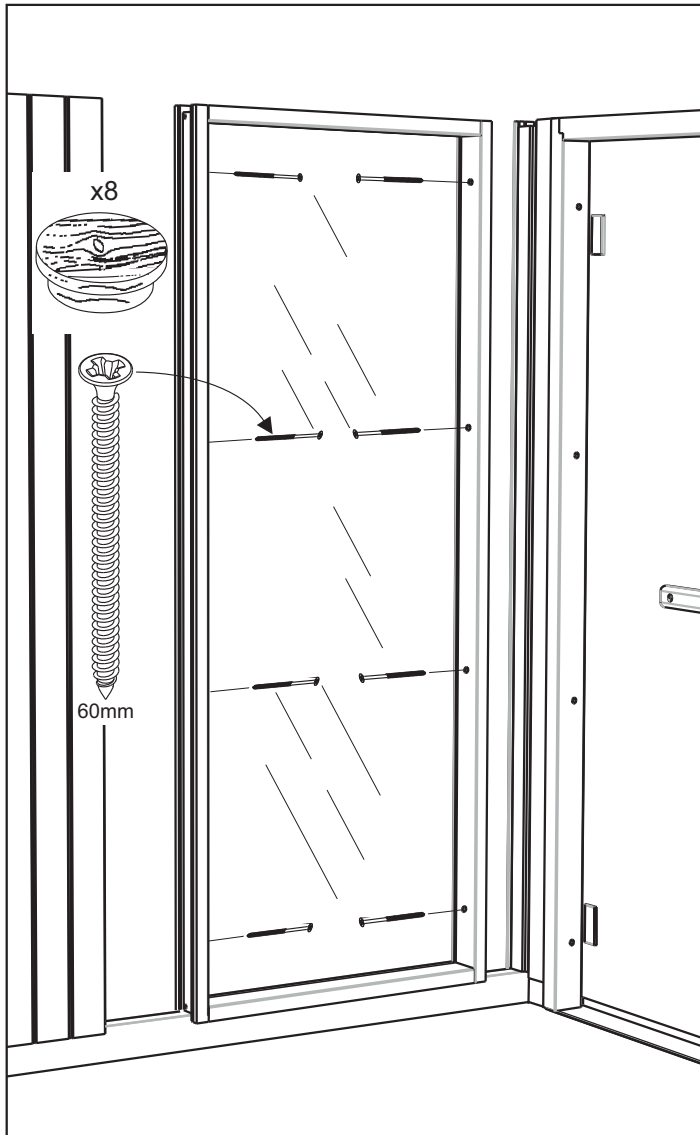

Glass wall 6P/9P

Glasparti 6P/9P

Glass wall mounted in sauna room

Glasparti monterad i basturum

Assembly
instructions

Sauna
room

Exempel Examples

Glass wall mounted in sauna room Glasparti monterad i basturum

Assembly
instructions

Sauna
room

Assembly of glass wall Montering av glasparti

60mm

x1

3.8x18x983mm