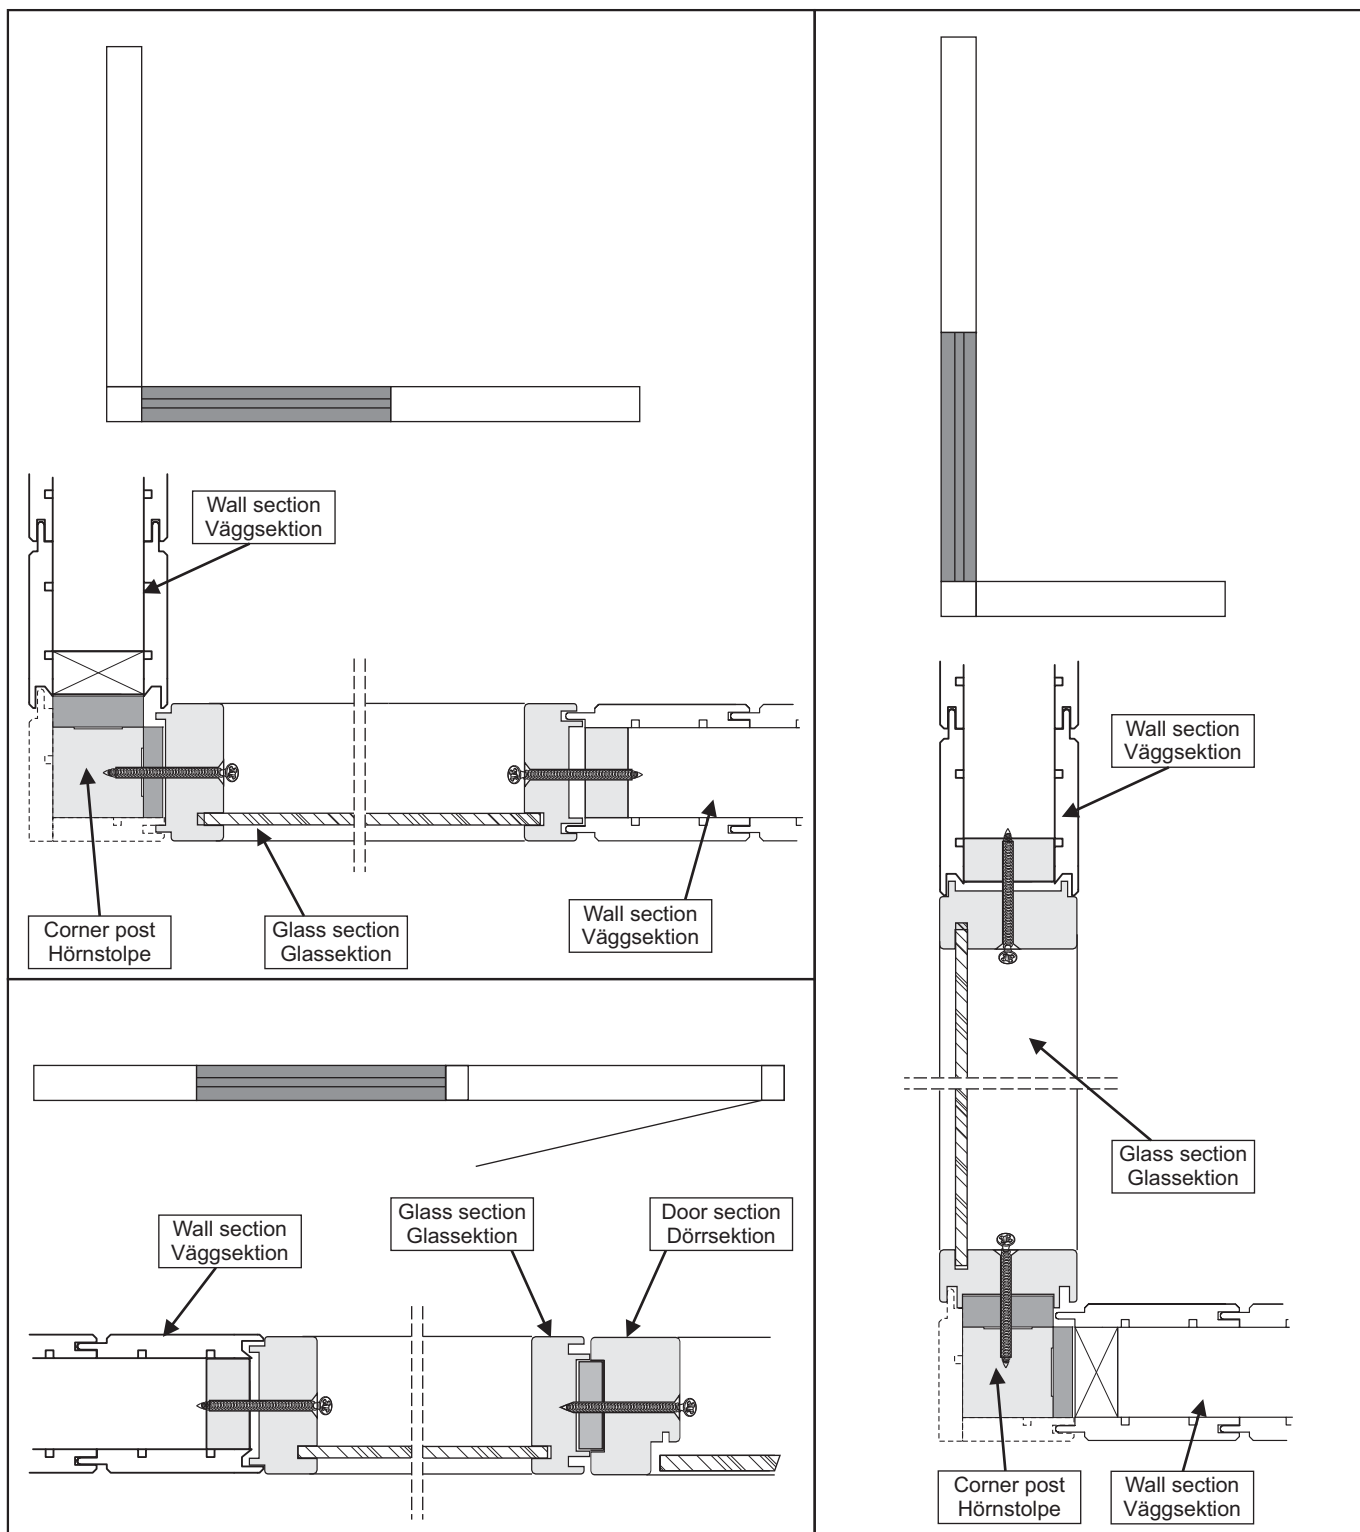

# Glass wall 71 - 6P, 9P

## Glasparti 71 - 6P, 9P

# Glass wall mounted in sauna room Glasparti monterad i basturum

Assembly  
instructions  
  
Sauna  
room