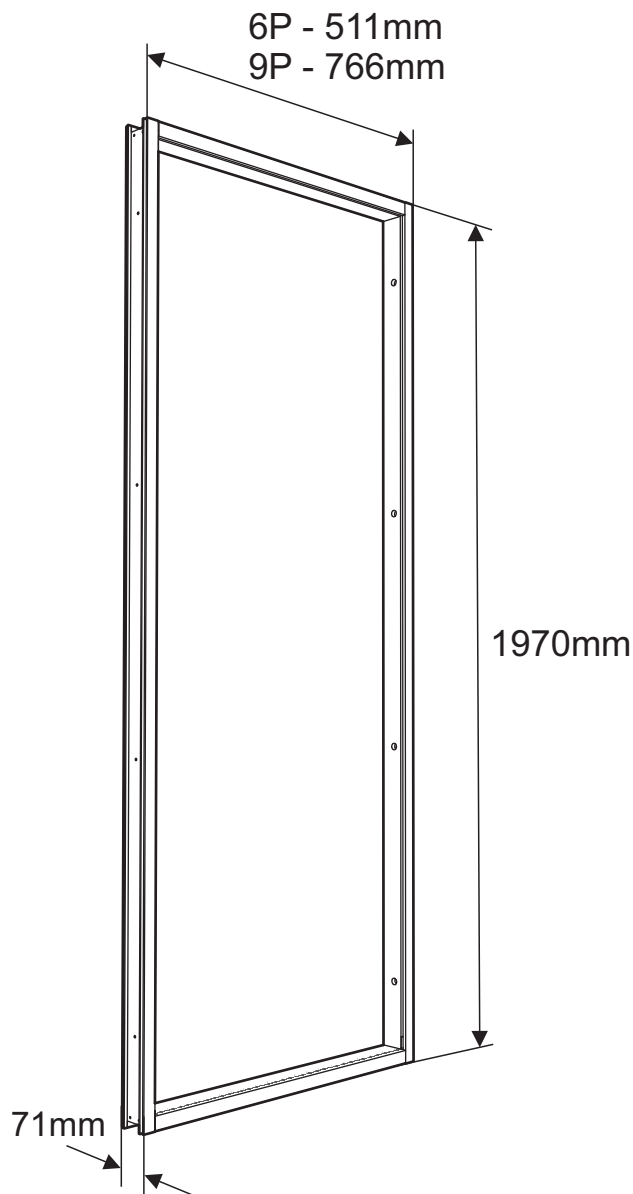

# Glass wall 71 - 6P, 9P

# Glass wall mounted in sauna room Glasparti monterad i basturum

Assembly  
instructions  
  
Sauna  
room