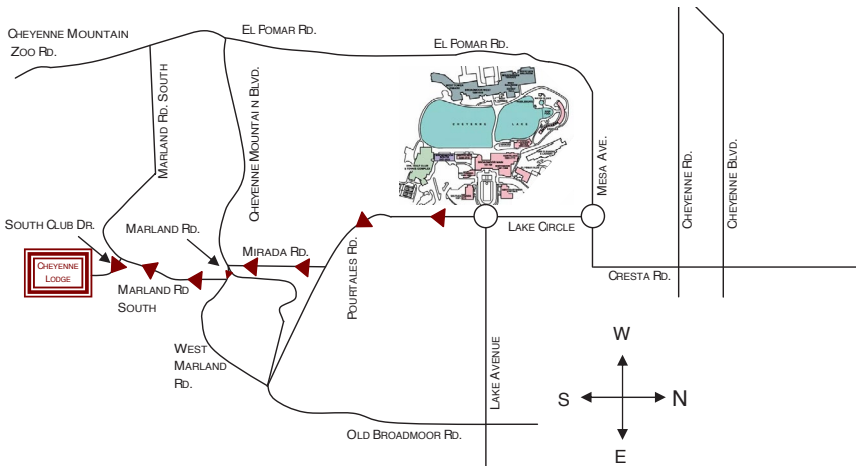

A NIGHT FOR *rescue*

DIRECTIONS

1. Start at the traffic light in front of Broadmoor Main (corner of Lake Ave & Lake Circle)
2. Turn right onto Lake Circle
3. Continue to Pourtales Road (Lake Circle curves into Pourtales Road)
4. Go to Miranda Road (Pourtales Road curves right into Miranda Road)
5. Go to Cheyenne Mountain Blvd, turn left
6. Go to Marland Road, turn right
7. Go to Marland Road South, turn right (sharp right)
8. Go to South Club Drive (street name is on a short pillar), turn left
9. Go to Cheyenne Lodge, which is at the end of the street

This diagram is not to scale. Please use as a directional resource, only.

THE BROADMOOR CHEYENNE LODGE

4199 SOUTH CLUB DR, COLORADO SPRINGS, CO 80906