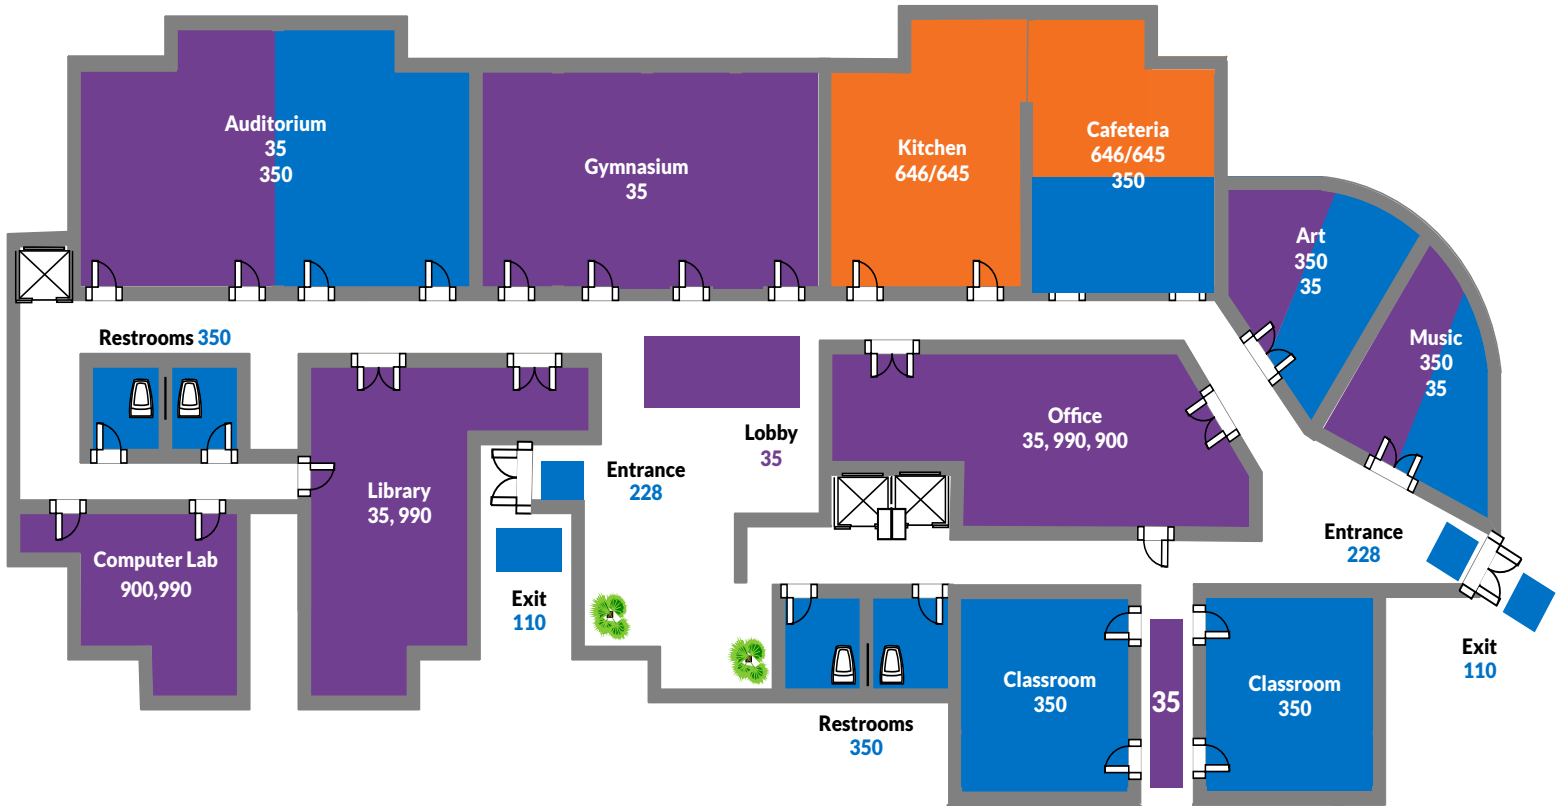

Suggested Educational Matting Solutions

Entrance Mats

Commercial Clean Machine®
110 SCRAPER MAT
OUTDOOR - HEAVY-TRAFFIC AREAS

Marathon™
228 WIPER/SCRAPER MAT
INDOOR - HEAVY TRAFFIC AREAS

Dust-Star™ w/ThermoGrip™
350 WIPER MAT
INDOOR - HEAVY-TRAFFIC AREAS

Specialty Mats

Stat-Zap® Carpet Top
900 SPECIALTY
INDOOR

HD Jet-Print
35 WIPER MAT
INDOOR - HIGH-TRAFFIC AREAS

Chair Mat
990 SPECIALTY
INDOOR

Food Service Mats

Safewalk-Light™
646 WET/OILY AREA MAT
INDOOR - LIGHT TO MEDIUM DUTY

Safewalk-Light™
645 WET AREA MAT
INDOOR - LIGHT TO MEDIUM DUTY

See www.CrownMats.com for additional product offerings