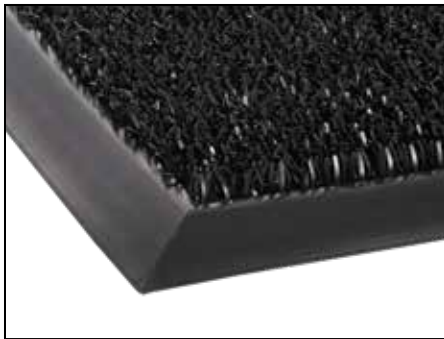

Commercial Clean Machine®
SCRAPER | PREMIUM ENTRANCE MAT

Marathon™
SCRAPER/WIPER | ENTRANCE MAT

Dust-Star™ w/ThermoGrip™
WIPER | ENTRANCE MAT

The matting essentials you need!

Keep your students safe and facilities clean

EDUCATION

Students don't normally think about how dirty or wet their shoes are when they walk from building to building. With a matting system in place, you can ensure that the entryways and interior of your school or university buildings look polished and clean.