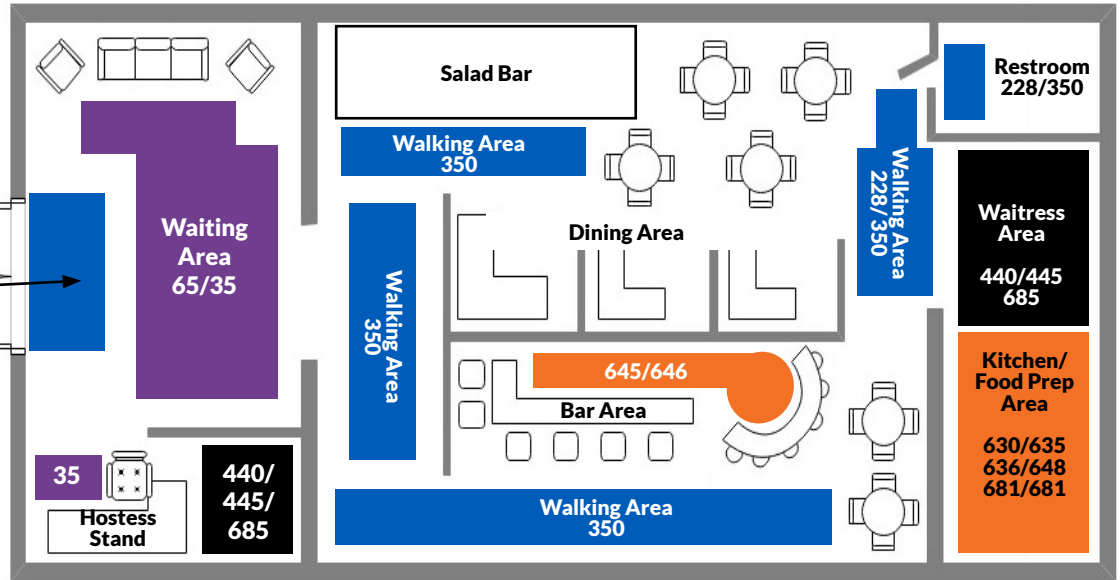

FOOD SERVICE

Protect and Keep Your Floors Clean

Crown Food Service matting is designed to insure that the food service safety requirements are met from the front end to the back end of restaurant establishments. Slips, trips and falls are common in industries where the floors are wet and oily due to spills.

75^{Yrs}
And
Counting!

Entrance/Exit
145/ 228
130/ 131
250/ 251
261/ 262
228/ 350

Suggested Food Service Matting Solutions

Entrance Mats

Crown-Tred
145 SCRAPER MAT
OUTDOOR/ INDOOR - LIGHT TRAFFIC AREAS

Spaghetti Mat™
130/131 SCRAPER MAT
INDOOR - LIGHT TRAFFIC

Super-Soaker™
250/251 SCRAPER/WIPER MAT
INDOOR - MEDIUM TRAFFIC AREAS

Super-Soaker™ Diamond
261/262 SCRAPER/WIPER MAT
INDOOR - MEDIUM TRAFFIC AREAS

Marathon™
228 SCRAPER/WIPER MAT
INDOOR - HEAVY TRAFFIC AREAS

Safety-Step™ Solid Top
685 DRY AREA MAT
INDOOR - HEAVY-DUTY AREAS

Food Service Mats

Safewalk™
630/635/636 WET/OILY AREA MAT
INDOOR - HEAVY-DUTY AREAS

Safe-Flow Plus™
648 WET/OILY AREA MAT
INDOOR - HEAVY-DUTY AREAS