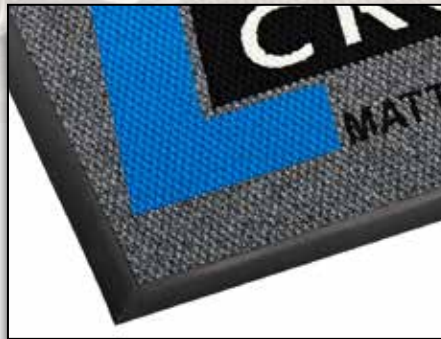

CROWN

MATTING TECHNOLOGIES

Dust-Star™

WIPER | PREMIUM ENTRANCE MAT

Super Berber Inlay™

SCRAPER/WIPER | ENTRANCE MAT

Safewalk™

ANTI-FATIGUE | WET/OIL AREAS

FOOD SERVICE

Protect and Keep Your Floors Clean

Crown Food Service matting is designed to insure that the food service safety requirements are met from the front end to the back end of restaurant establishments. Slips, trips and falls are common in industries where the floors are wet and oily due to spills.