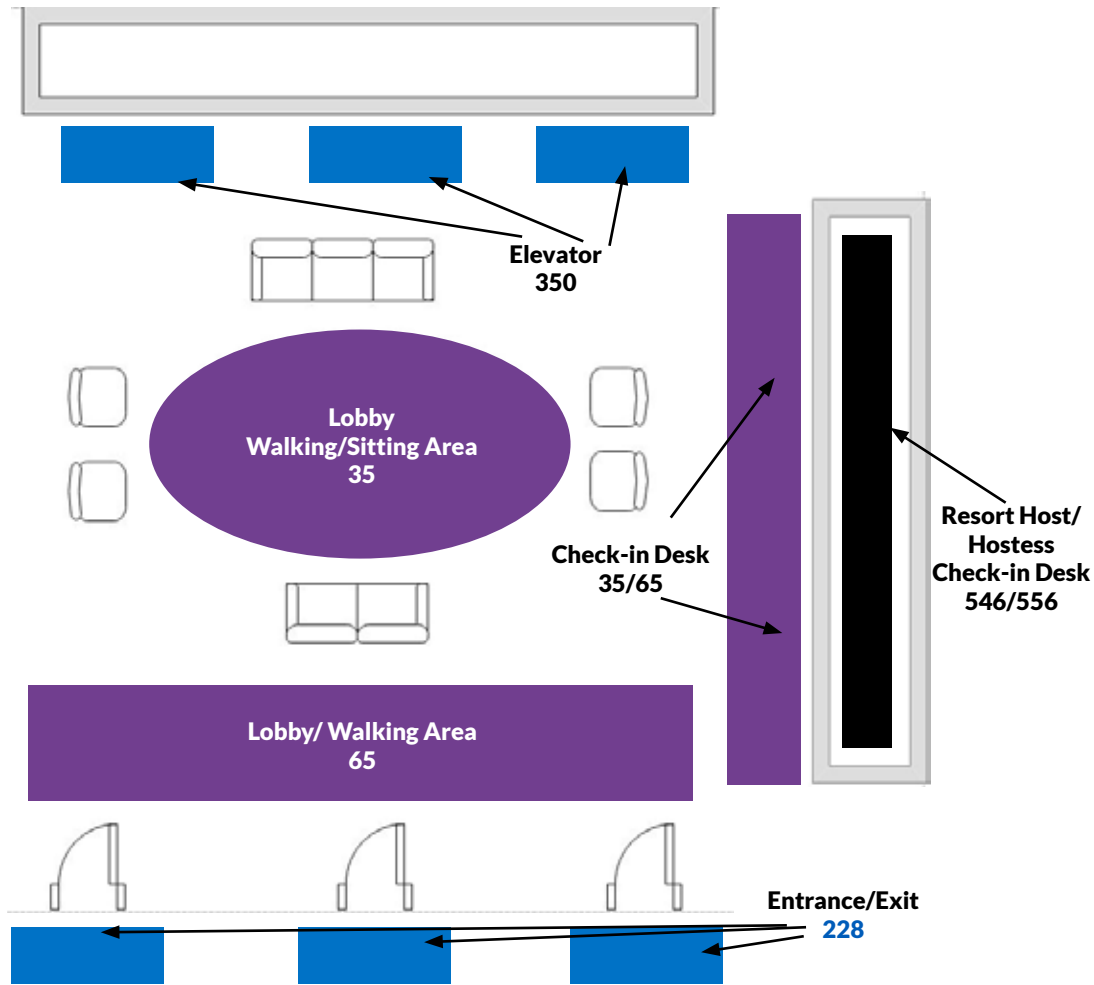

Suggested Resort Matting Solutions

Entrance Mats

Marathon™
228 WIPER/SCRAPER MAT
INDOOR - HEAVY TRAFFIC AREAS

Dust-Star™ w/ThermoGrip™
350 WIPER MAT
INDOOR - HEAVY-TRAFFIC AREAS

Sani-Tred™
667 WET AREA MAT
INDOOR - LIGHT TO MEDIUM DUTY AREAS

Ergonomic Mats

Workers-Delight™ Slate
546/556 DRY AREA
INDOOR - HEAVY TRAFFIC AREAS

Specialty Mats

HD Jet-Print™
35 WIPER MAT
INDOOR - HIGH-TRAFFIC AREAS

Super Berber Inlay
65 WIPER/SCRAPER MAT
INDOOR - HIGH-TRAFFIC AREAS

Food Service Mats

Safewalk-Light™
646 WET/OILY AREA MAT
INDOOR - LIGHT TO MEDIUM DUTY

Safewalk-Light™
645 WET AREA MAT
INDOOR - LIGHT TO MEDIUM DUTY