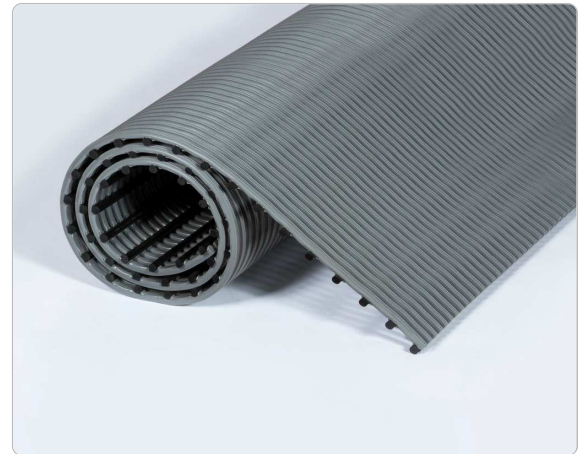

Working Hard for the Hard Working®

CrownMats.com | 1-800-MAT-LINE | 48 HOUR SHIPPING

CROWN

MATTING TECHNOLOGIES

Sani-Tred

SKU: 667

WET AREA / BETTER

FEATURES

Sani-Tred is the ultimate matting for use in wet areas where barefoot traffic is extensive! Improves safety by reducing the opportunity for slips and falls in showers, pools and spas. Inhibits the growth of fungus and bacteria attributed to the spread of athletes foot. Effective indoors or outdoors.

- Open grid construction made from nonporous extruded PVC sections
- Slip resistant, embossed surface
- Sanitized anti-bacterial and anti-fungal additives
- UV resistant (except red)

APPLICATIONS

Provides a heavy-duty solution for wet areas. e.g.: Wet area, Swimming pool, Saunas and Jacuzzi

Anti-Fatigue 30 out of 100
Durability 100 out of 100
Traction 100 out of 100

Additional Information

Rolls	2' x 40', 3' x 40', 4' x 40'
Colors	Blue, Gray, Red
Thickness	3/8"
Warranty	1 year
Performance Rating	3-Star