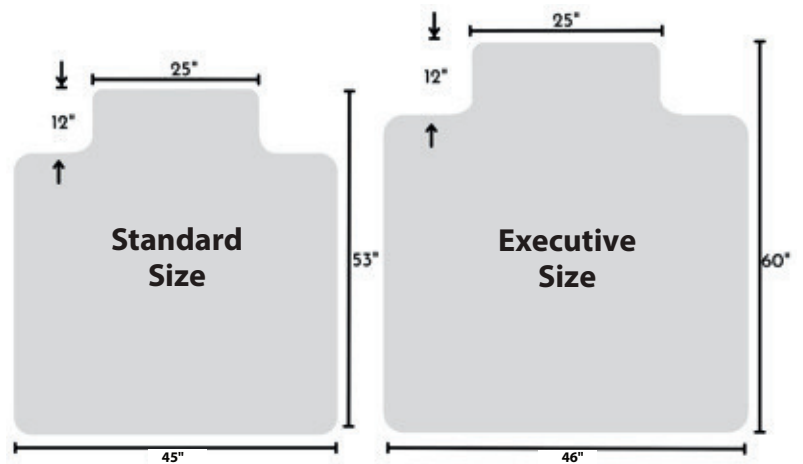

THICKNESS

1/4"

- General - Carpet and padded carpet
- Extra - For medium pile/padded carpet
- Supreme - For thick pile/ padded carpet