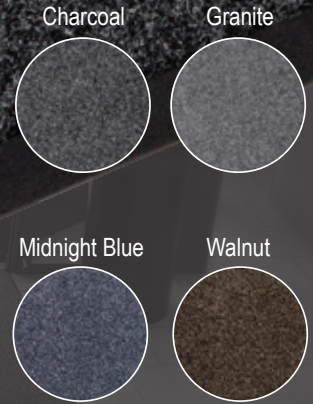

Eco-Step

#345

WIPER | LIGHT TRAFFIC

Eco-Step is our new green generation wiper mat carpet top made of 100% recycled P.E.T. Saves money by extending the life of flooring assets. It provides a green matting alternative to reduce the amount of dirt, dust, and pollen from entering the building. As a wiper, this mat will retain water minimizing the risk of slips and falls.

APPLICATIONS

For interior areas with light traffic - office buildings, small retail stores, banks, post offices, churches, and motels.

FEATURES

- Retains 20% more liquid and fine dirt than most standard mats.
- For best results and similar colors, use in combination with our Eco-Plus scraper/wiper
- ThermoFlex vinyl backing offers superior floor protection
- 100% recycled P.E.T. surface