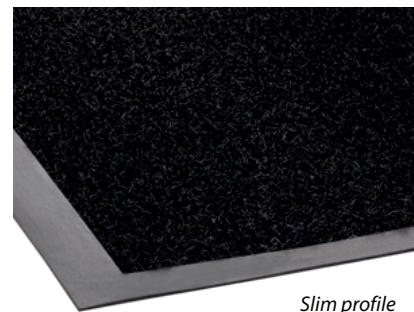

TOTAL WEIGHT

0.56 lbs. per sq. ft.

WARRANTY Total Confidence

*Cut pile nylon fibers
excellent for scraping*

Slim profile

Working Hard for the Hard Working

WE OFFER A 48 HOUR SHIPPING GUARANTEE FOR IN-STOCK ORDERS.
CrownMats.com 1-800-MAT-LINE 2100 Commerce Drive, Fremont, Ohio 43420