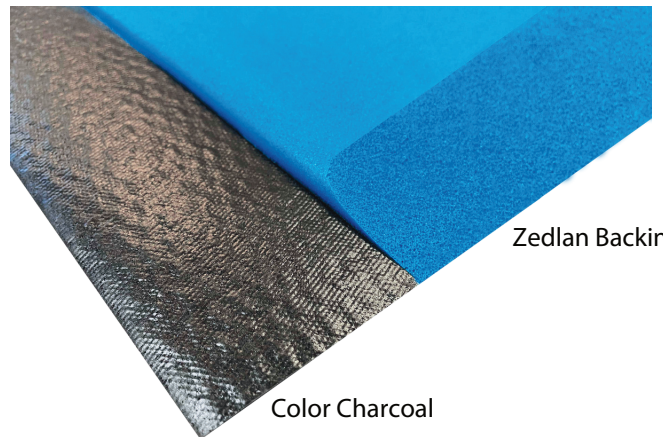

PATTERN

Berber

WARRANTY: Total Confidence

Zedlan Backing

Color Charcoal