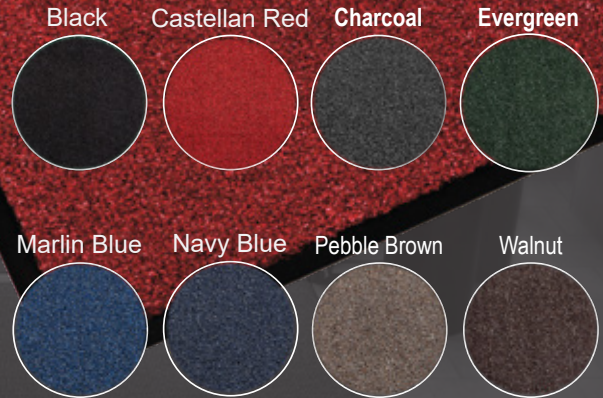

Rely-On Olefin

#315

WIPER | LIGHT TRAFFIC

Rely-On Olefin is our economical wiper mat available in a wide array of colors to match most decors. As a wiper, Rely-On Olefin plays a major role in the retention of water and fine dust so fewer contaminants enter the building. It helps protect floors with vinyl backing moisture barriers. Affordable solution for small commercial locations.

APPLICATION ENVIRONMENT:

For interior areas with light traffic -small business, boutiques and side entrances

FEATURES

- Holds up to 1 gallon of water per square yard
- The small profile fits under most doors
- A wide selection of attractive colors that resist fading, staining, mold and mildew

MAT SIZES:

2'x3' 3'x4' 3'x5' 3'x6' 3'x8'
3'x10' 4'x6' 4'x8' 4'x10' 6'x10'

Roll Sizes:

3' x 60' 4' x 60' 6' x 60'

*CUSTOM LENGTHS AVAILABLE

WARRANTY: Total Confidence

FIBER

Polypropylene/ P.E.T.

PILE WEIGHT

12 oz. per sq. yd.

BACKING

Vinyl

VINYL STRENGTH:

2.5 lbs. per ASTM D624 die-T

FLAMMABILITY

D.O.C. -FF-1-70 (Pill Test)

THICKNESS

3/8"