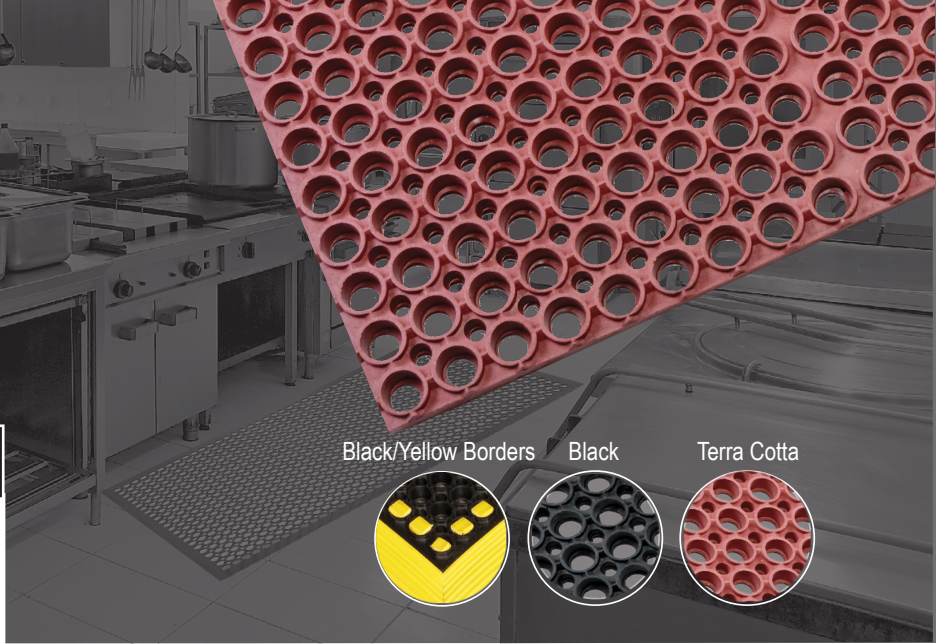

Safewalk

#630 #635 #636

OILY/WET AREA

Black/Yellow Borders

Black

Terra Cotta

Safewalk is our heavy-duty mat with square edges providing drainage and durability. Durable heavy-duty rubber mat designed to last longer than other mats. Anti-fatigue properties help prevent aches & pains from extended standing.

APPLICATIONS

Provides a heavy-duty solution for wet areas - industrial work stations, food processing areas, kitchens, bars, and cafeterias.

#630 - Black Rubber with pre-assembled Yellow Borders

#635 - General Purpose Rubber Black

#636 - Nitrile Rubber Blend Terra Cotta (grease resistant)

FEATURES

- Heavy-duty rubber with circular drain through holes
- Resilient rubber compound reduces the effects of fatigue
- Colored borders available for increased safety and identification
- Contain up to 40% recycled material

MATERIAL

Rubber (Black) - Nitrile Rubber (Terra Cotta)

FLAMMABILITY

D.O.C. -FF-1-70

RESILIENCY

30 min per ASTM D2632

Overall Thickness

7/8"