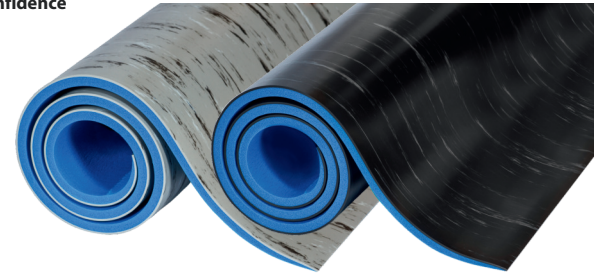

Workers-Delight

Spiffy Vinyl #531

Spiffy Vinyl Supreme #541

DRY MATS | ANTI-FATIGUE

Workers Delight Spiffy Vinyl and Workers Delight Spiffy Vinyl Supreme offers an easy to clean surface with anti-fatigue properties. Highly energized Zedlan foam offers extra resilience that stimulates muscles and blood flow to reduce fatigue. A durable solid top surface increases the productive life of the mat. Designed with beveled edges and rounded corners creating a safer environment.

APPLICATIONS

- dry areas
- pick modules
- warehouses
- laboratories
- dental office
- medical office
- pharmacies
- cashier stations

FEATURES

- Puncture-resistant surface for better durability and stability
- Highly energized Zedlan sponge combines softness and resilience for exceptional relief
- Easy maintenance: sweep clean or damp mop

MAT SIZES

2' x 3' 3' x 5' 3' x 12'

ROLL SIZES

2' x 60' 3' x 60' 4' x 60'

Customization available

MATERIAL	Vinyl top surface with Zedlan Foam
TABOR ABRASION	≤.5 grams loss per ASTM D 4060
RESILIENCY	> 22% per ASTM D2632
AVERAGE WEIGHT	1.50 lbs/ft ²
COMPRESSION	30% @ 7 psi per ASTM D 1667
FLAMMABILITY	D.O.C FF1-1-70
THICKNESS	9/16" 5/8"

WARRANTY Total Confidence

French Gray & Black

Working Hard for the Hard Working

WE OFFER A 48 HOUR SHIPPING GUARANTEE FOR IN-STOCK ORDERS.
CrownMats.com 1-800-MAT-LINE 2100 Commerce Drive, Fremont, Ohio 43420