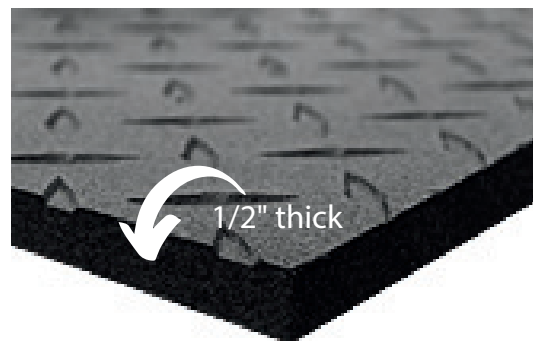

Working Hard for the Hard Working

WE OFFER A 48 HOUR SHIPPING GUARANTEE FOR IN-STOCK ORDERS.

CrownMats.com 1-800-MAT-LINE 2100 Commerce Drive, Fremont, Ohio 43420