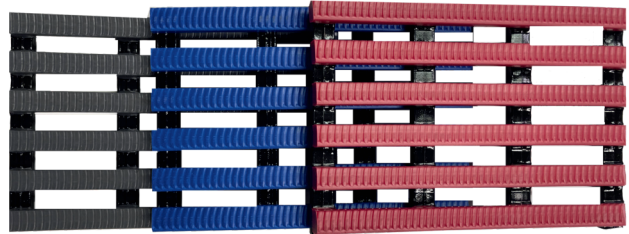

Crown's Sani-Tred is the perfect matting solution for areas that are frequently wet and have high barefoot traffic. It provides a safe and comfortable experience and helps reduce the potential for slips and falls, especially in showers, pools, and spas. Additionally, it is effective in minimizing the growth of fungus and bacteria, which is often associated with athlete's foot. Sani-Tred is ideal for both indoor and outdoor use.

MATERIAL
Nonporous extruded PVC
SLIP RESISTANCE
ASTM F 16977 Dry/Wet 0.6/0.5 Dry/Wet DIN 51097 Classification A+B+C
THICKNESS
3/8"
PATTERN
Open grid construction

**WARRANTY Total Confidence**

## ROLL SIZES only

2' x 40' 3' x 40' 4' x 40'

## FEATURES

- Open grid construction made from nonporous extruded PVC sections
- Slip-resistant, embossed surface
- Sanitized anti-bacterial and anti-fungal additives
- UV resistant (except red)

*Open grid construction*