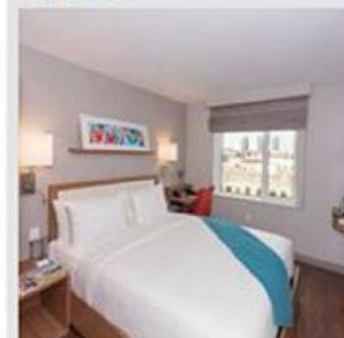

AVAILABLE ROOMS

Edge Standard Queen

Best Available Rate Book our Best Available Rate a... more	$246.50 per night	ADD
Advance Purchase It pays to plan ahead! Book yo... more	$209.52 per night	ADD
AAA/CAA Member Discount AAA/CAA Member Discount, show... more	$221.85 per night	ADD
AARP Member Discount AARP Member Discount, show ID... more	$221.85 per night	ADD
Military 10% Discount Edge Hotel shows its appreciat... more	$221.85 per night	ADD
Retreat to Romance in the Heights Romance in the Heights. more	$306.50 per night	ADD