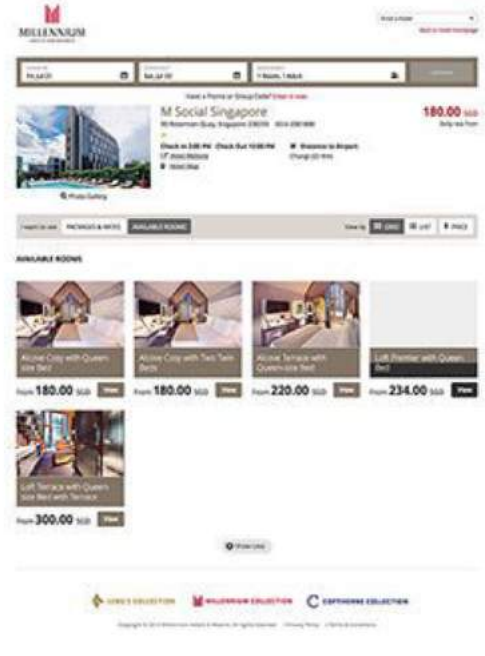

Loft Premier with Queen Bed

From **234.00** SGD [View](#)

Loft Terrace with Queen-size Bed with Terrace

From **300.00** SGD [View](#)

[Show Less](#)

Find a Hotel Back to Hotel Homepage

CHECK IN: Fri, Jul 21 | CHECK OUT: Sat, Jul 22 | OCCUPANCY: 1 Room, 1 Adult | Update