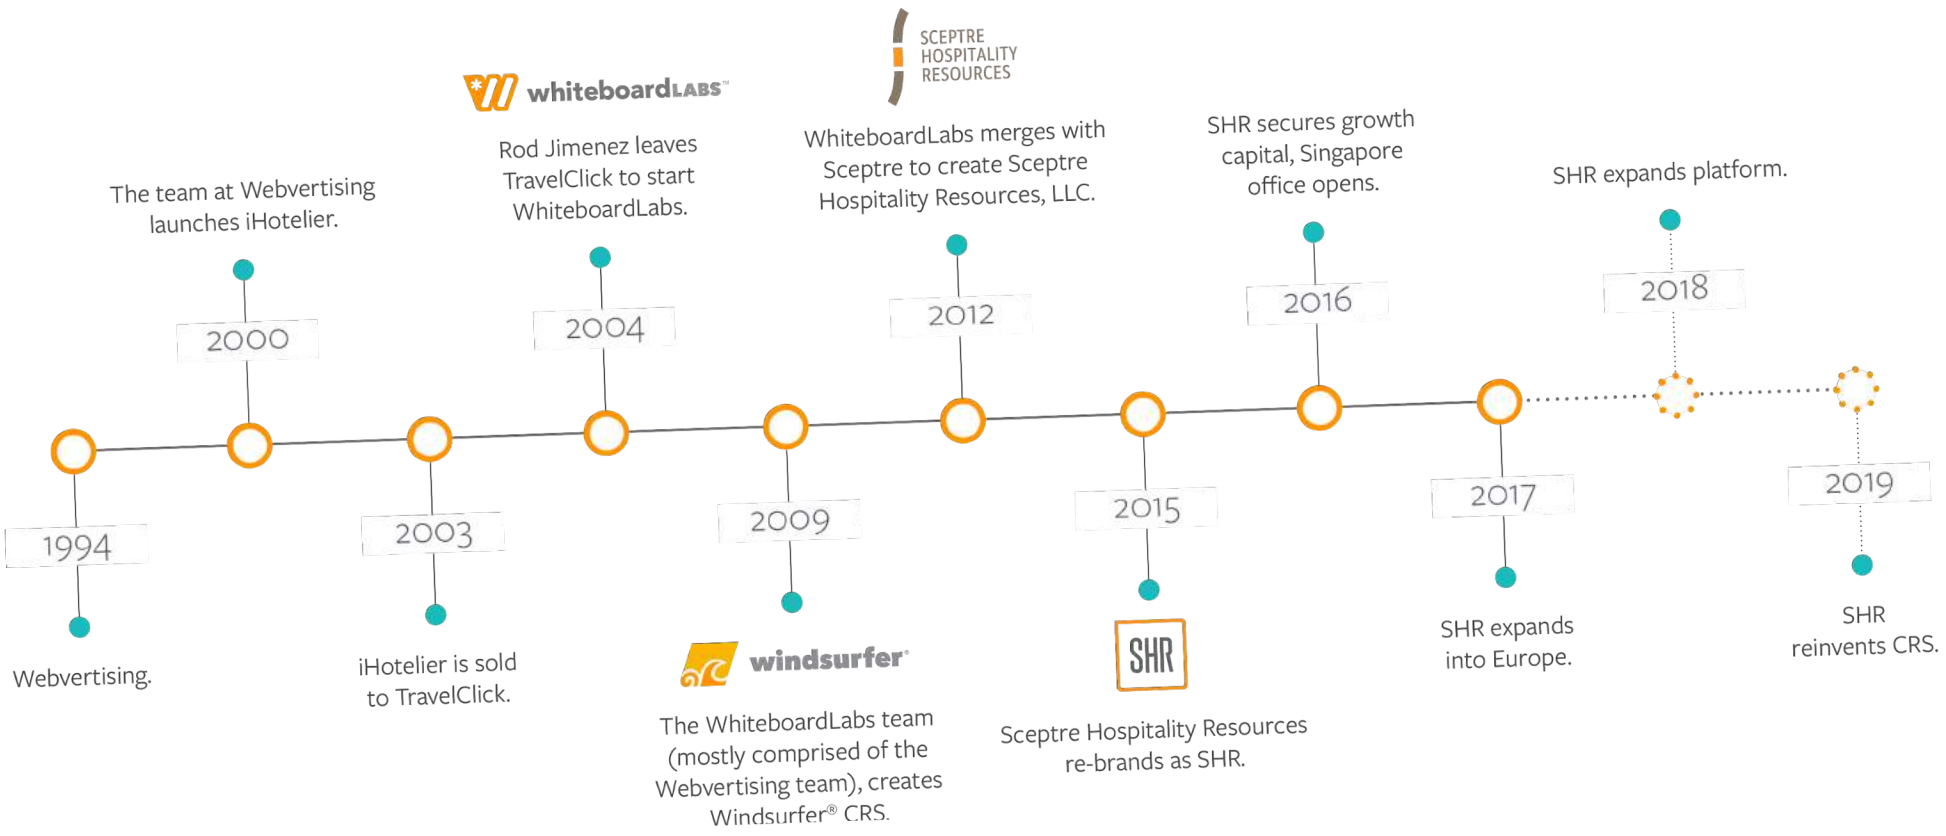

# Your Top 10 Hotel Booking Engine Must-Haves

**whiteboardLABS™**

**SCEPTRE  
HOSPITALITY  
RESOURCES**

**windsurfer®**

**SHR**

# How long has your hotel been using your current booking engine?

- Less than 1 year
- 1 to 2 years
- More than 2 years

# We are Living in a Different Era