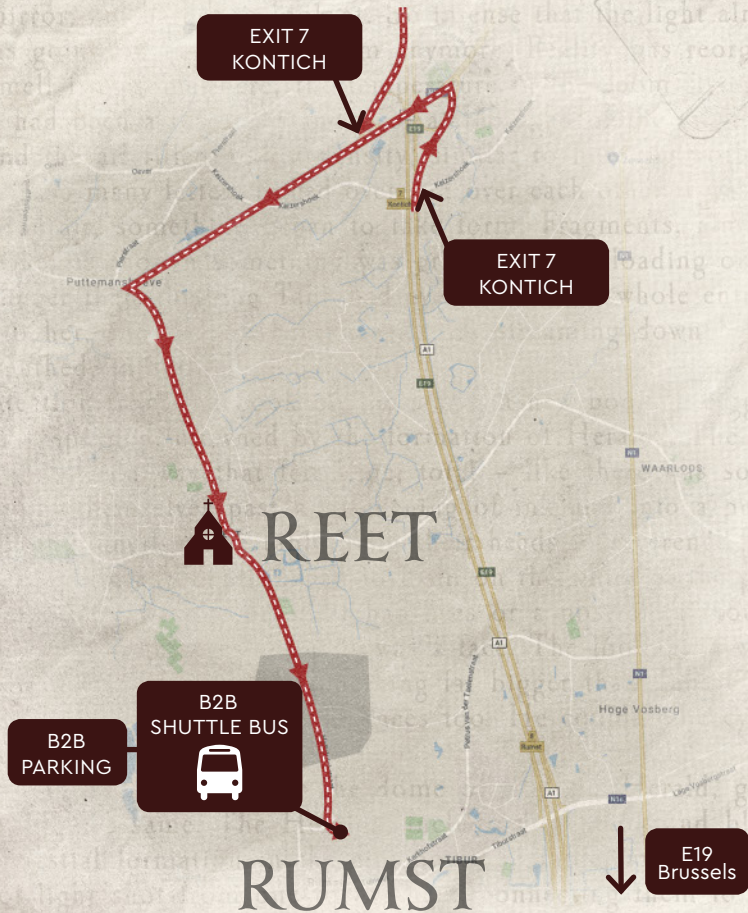

## B2B PARKING CAN ONLY BE REACHED VIA E19

FOLLOW THE ARROW ON THE MAP

TAKE EXIT 7 (KONTICH) AND FOLLOW THE 'B2B' SIGNING

DO NOT TAKE THE A12.

IN ORDER TO REACH THE B2B-PARKING, YOU NEED TO TAKE THE E19 HIGHWAY COMING FROM ANTWERP OR BRUSSELS.

YOU NEED TO LEAVE EXIT 7 KONTICH TOWARDS BOOM - AARTSELAAR (N171). AT THE END OF THE STREET GO LEFT TOWARDS REET - RUMST - TERHAGEN (EIKENSTRAAT). FOLLOW THIS ROUTE TO THE CENTER OF REET AND TURN RIGHT BEHIND THE CHURCH (RUMSTSESTRAAT). THEN, FOLLOW THIS ROUTE UNTIL YOU REACH A ROUNDABOUT. THE ENTRANCE OF THE B2B PARKING IS LOCATED NEXT TO THE ROUNDABOUT.

PLEASE NOTE: THERE WON'T BE A SPECIAL B2B-EXIT AFTER THE FESTIVAL THAT WILL LEAD TO THE HALT OF THE SHUTTLES. YOU WILL NEED TO GO BACK TO THE MAIN ENTRANCE AND TAKE THE STAIRS. AT THE TOP OF THE STAIRS, YOU WILL SEE THE B2B-EXIT AT THE RIGHT.

**TAKE EXIT 7 (KONTICH) AND FOLLOW THE 'B2B' SIGNING**

**DO NOT TAKE THE A12.**

**IN ORDER TO REACH THE B2B-PARKING, YOU NEED TO TAKE THE E19 HIGHWAY COMING FROM ANTWERP OR BRUSSELS.**

**YOU NEED TO LEAVE EXIT 7 KONTICH TOWARDS BOOM - AARTSELAAR (N171). AT THE END OF THE STREET GO LEFT TOWARDS REET - RUMST - TERHAGEN (EIKENSTRAAT). FOLLOW THIS ROUTE TO THE CENTER OF REET AND TURN RIGHT BEHIND THE CHURCH (RUMSTSESTRAAT). THEN, FOLLOW THIS ROUTE UNTIL YOU REACH A ROUNDABOUT. THE ENTRANCE OF THE B2B PARKING IS LOCATED NEXT TO THE ROUNDABOUT.**