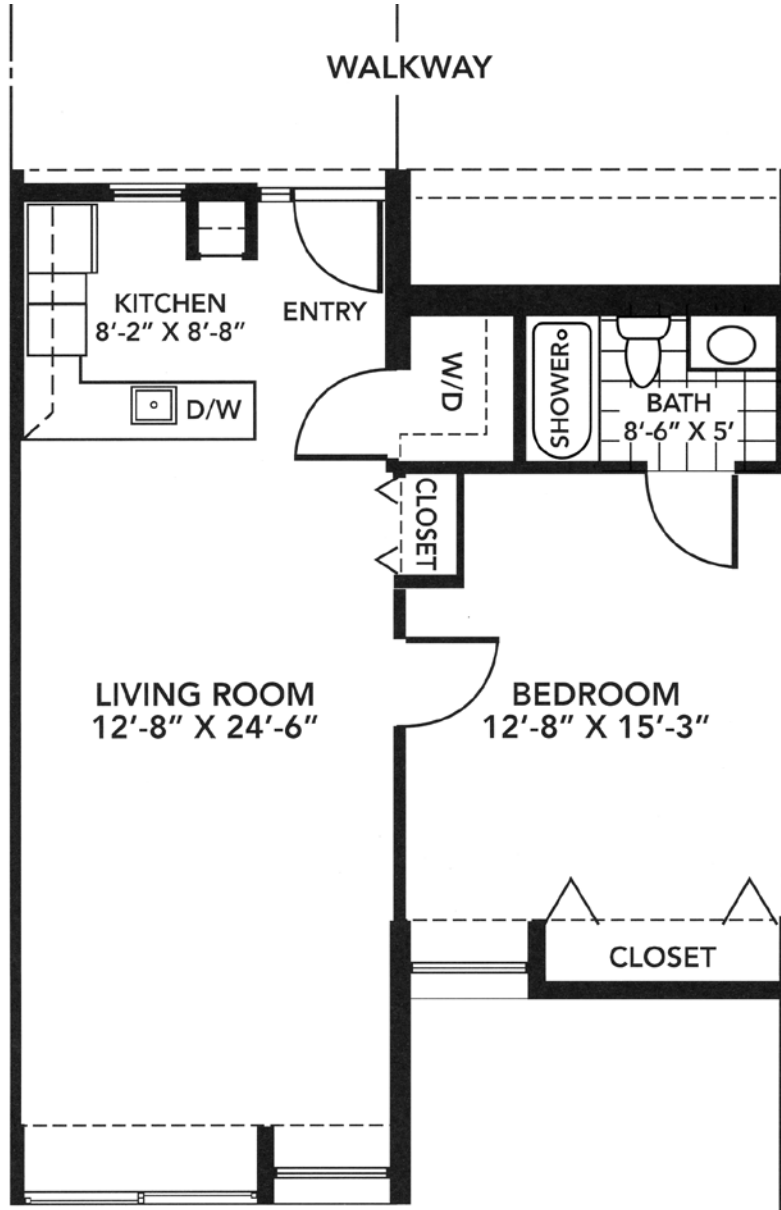

# CATHEDRAL VILLAGE

a PRESBYTERIAN SENIOR LIVING community

1 Bedroom Apartment  
Independent Living  
Approx. 710-822 sq. ft.

*Dimensions are approximate and may vary by apartment location.*