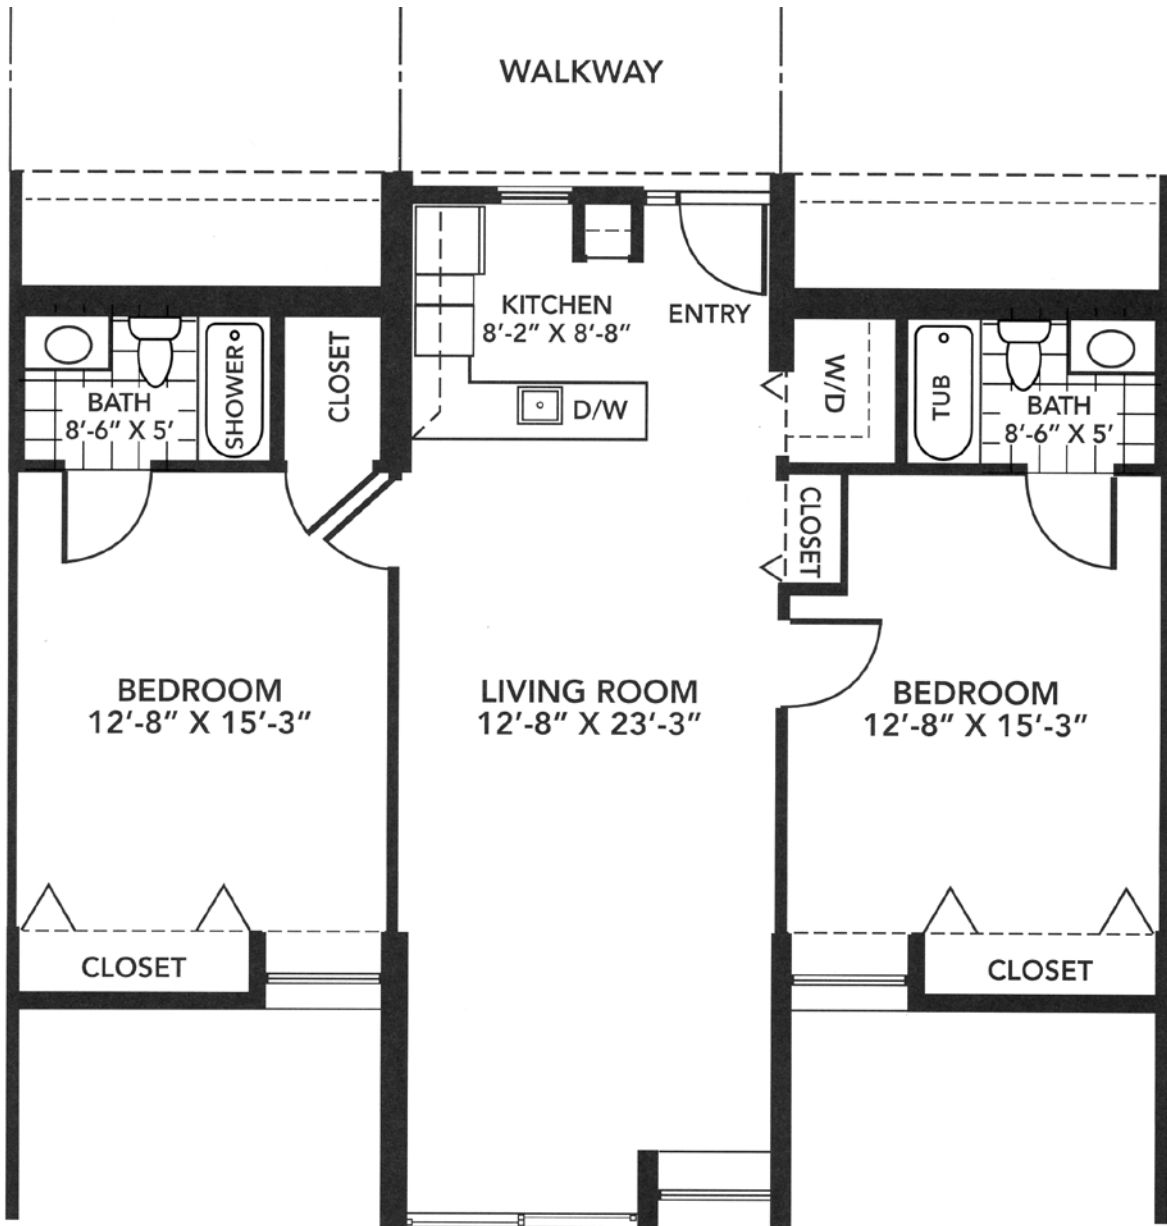

# CATHEDRAL VILLAGE

a PRESBYTERIAN SENIOR LIVING community

2 Bedroom Apartment  
*Independent Living*  
Approx. 1,028 sq. ft.

*Dimensions are approximate and may vary by apartment location.*